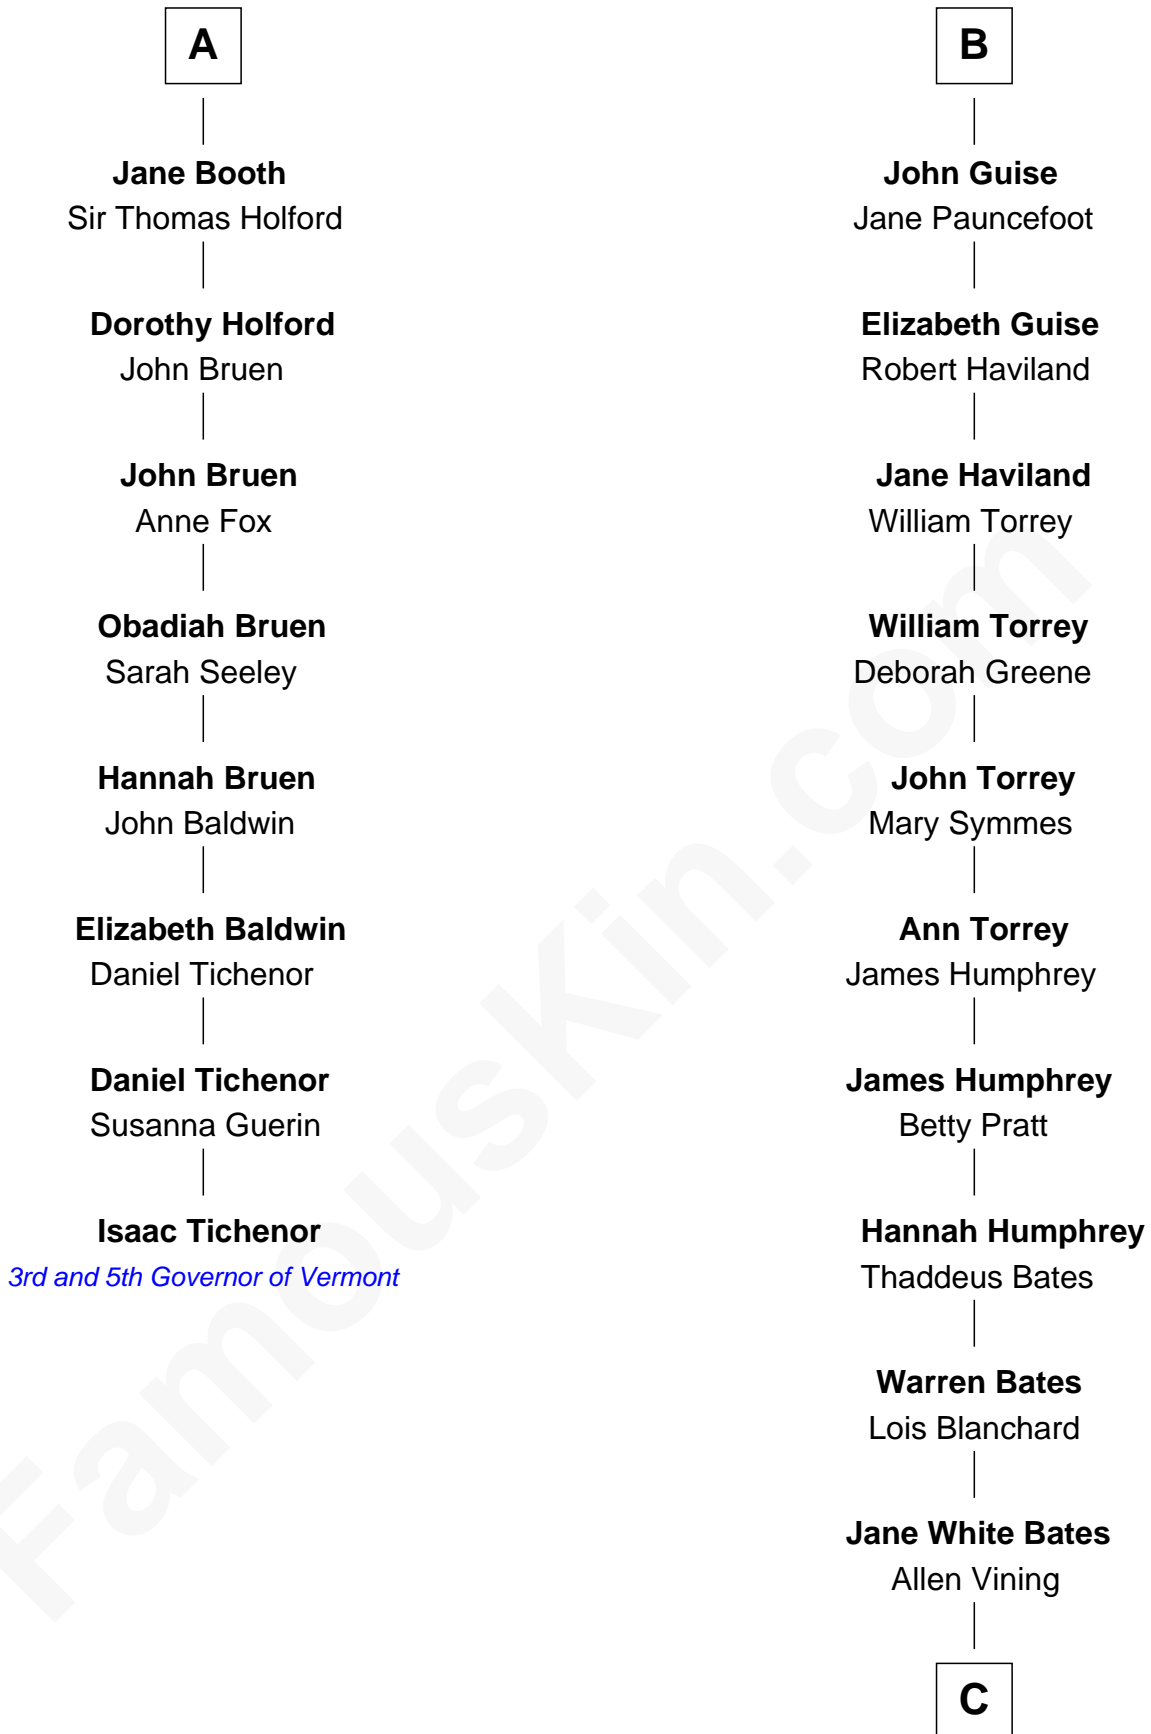

# FamousKin.com Relationship Chart of

**Isaac Tichenor**

*3rd and 5th Governor of Vermont*

**14th cousin 6 times removed of**

**Hal Holbrook**

*TV and Movie Actor*

**Ralph de Stafford**

*with wife  
Katherine de Hastang*

*with wife  
Margaret de Audley*

**C**

Lois Bates Vining

George Holbrook

Allen Vining Holbrook

Minnie Alberta Rowe

Harold Rowe Holbrook

Aileen R. Davenport