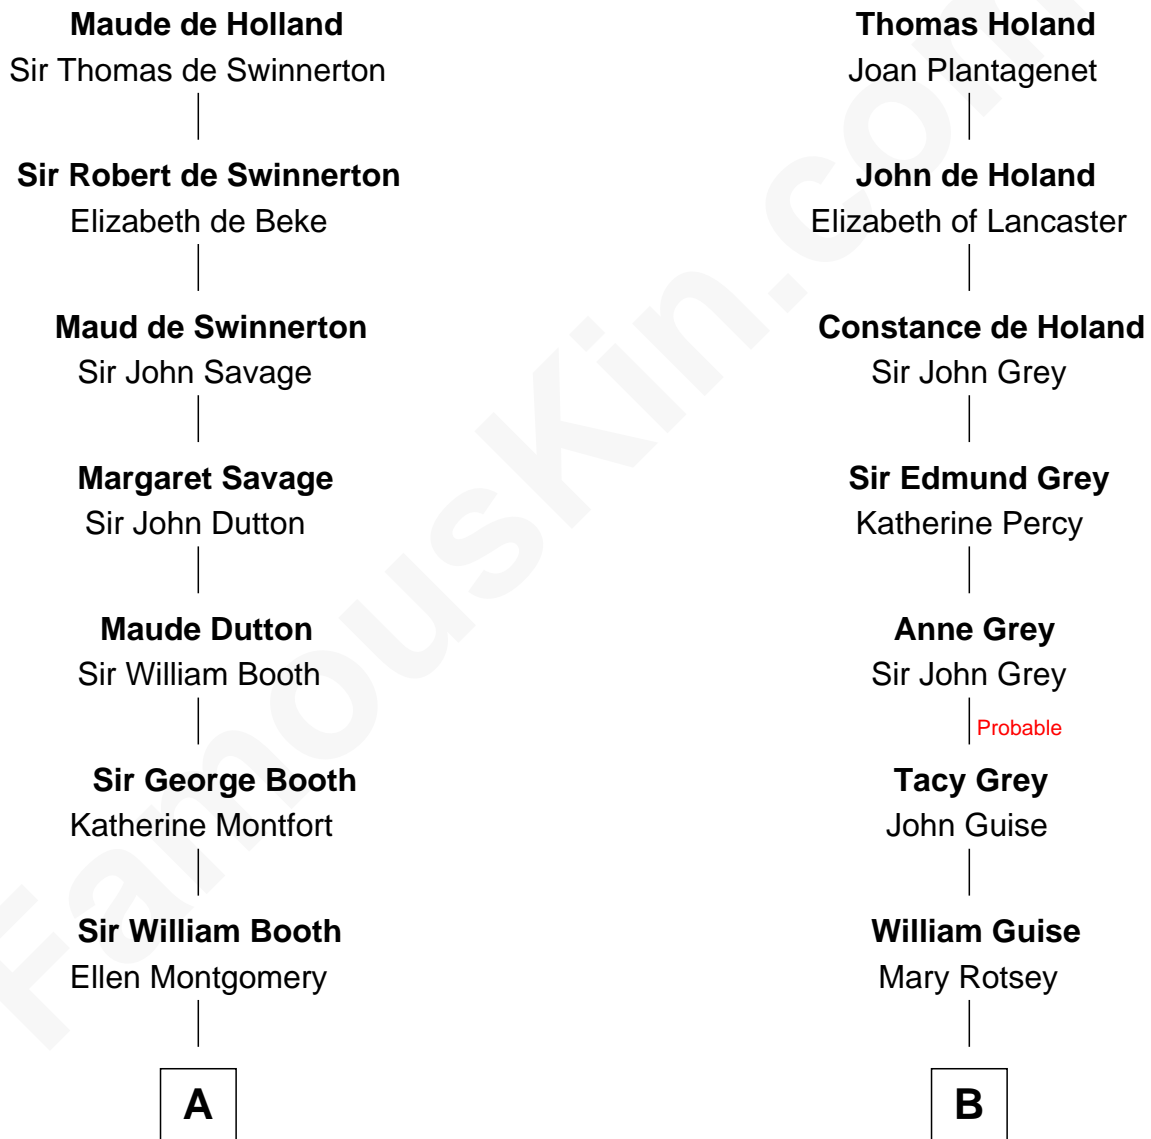

# FamousKin.com Relationship Chart of

**Isaac Tichenor**

*3rd and 5th Governor of Vermont*

14th cousin 6 times removed of

**Hal Holbrook**

*TV and Movie Actor*

**Sir Robert de Holland**

Maude la Zouche

**C**

Lois Bates Vining

George Holbrook

Allen Vining Holbrook

Minnie Alberta Rowe

Harold Rowe Holbrook

Aileen R. Davenport

Hal Holbrook