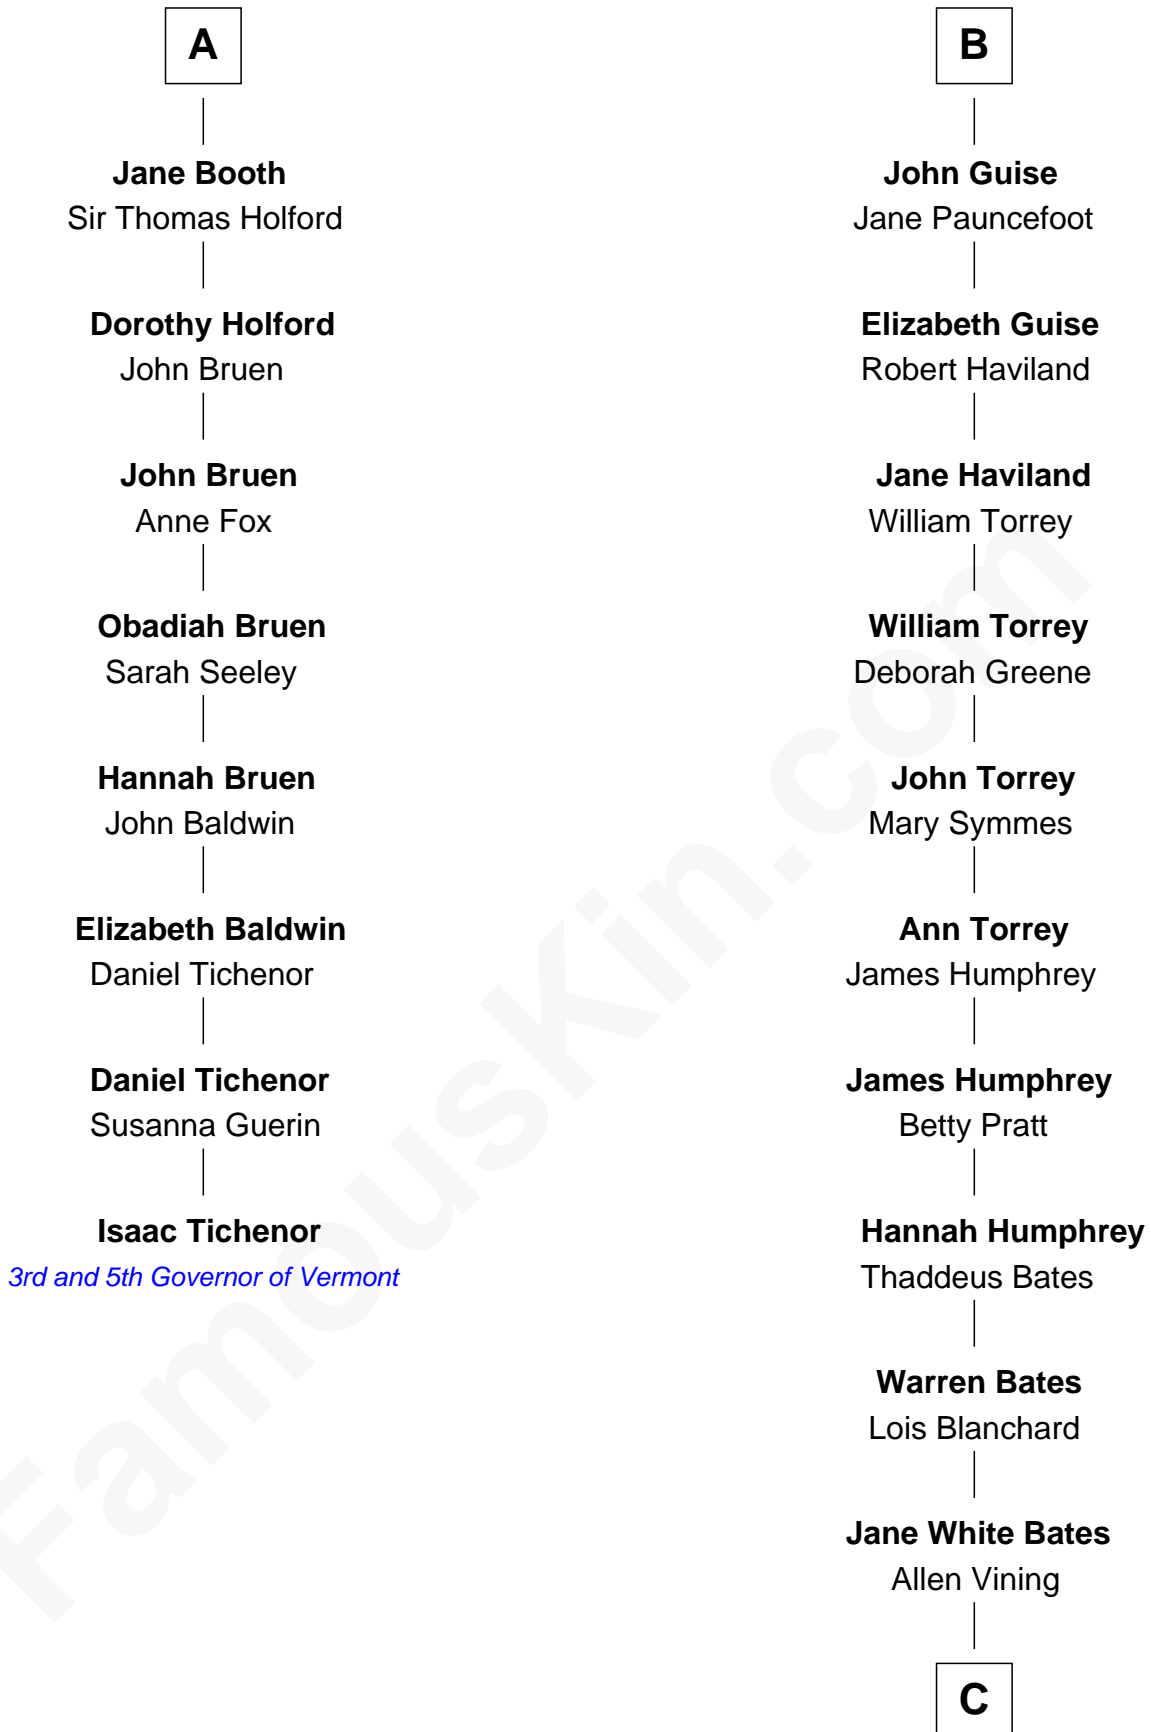

# FamousKin.com Relationship Chart of

**Isaac Tichenor**

*3rd and 5th Governor of Vermont*

14th cousin 6 times removed of

**Hal Holbrook**

*TV and Movie Actor*

**Sir Robert de Holland**

Maude la Zouche

**C**

Lois Bates Vining

George Holbrook

Allen Vining Holbrook

Minnie Alberta Rowe

Harold Rowe Holbrook

Aileen R. Davenport

Hal Holbrook