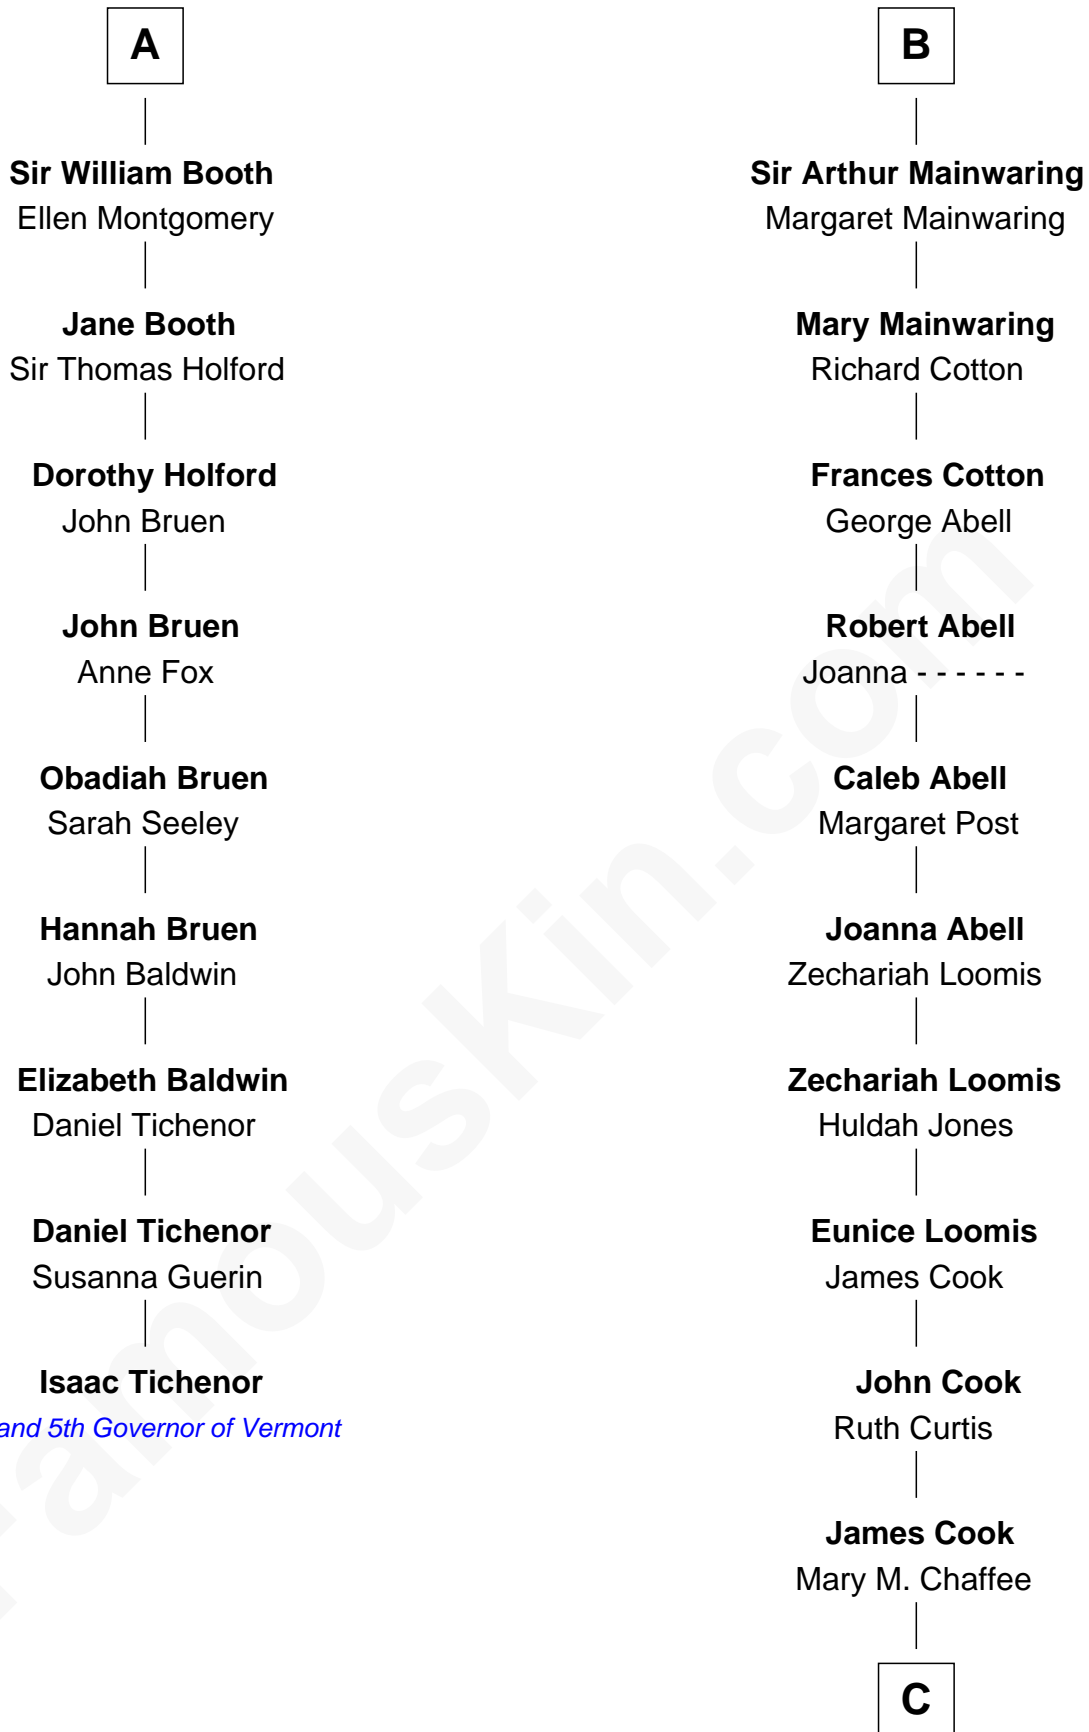

# FamousKin.com Relationship Chart of

**Isaac Tichenor**

*3rd and 5th Governor of Vermont*

15th cousin 5 times removed of

**Shadoe Stevens**

*Radio Disc Jockey*

**Guy de Beauchamp**

Alice de Toeni