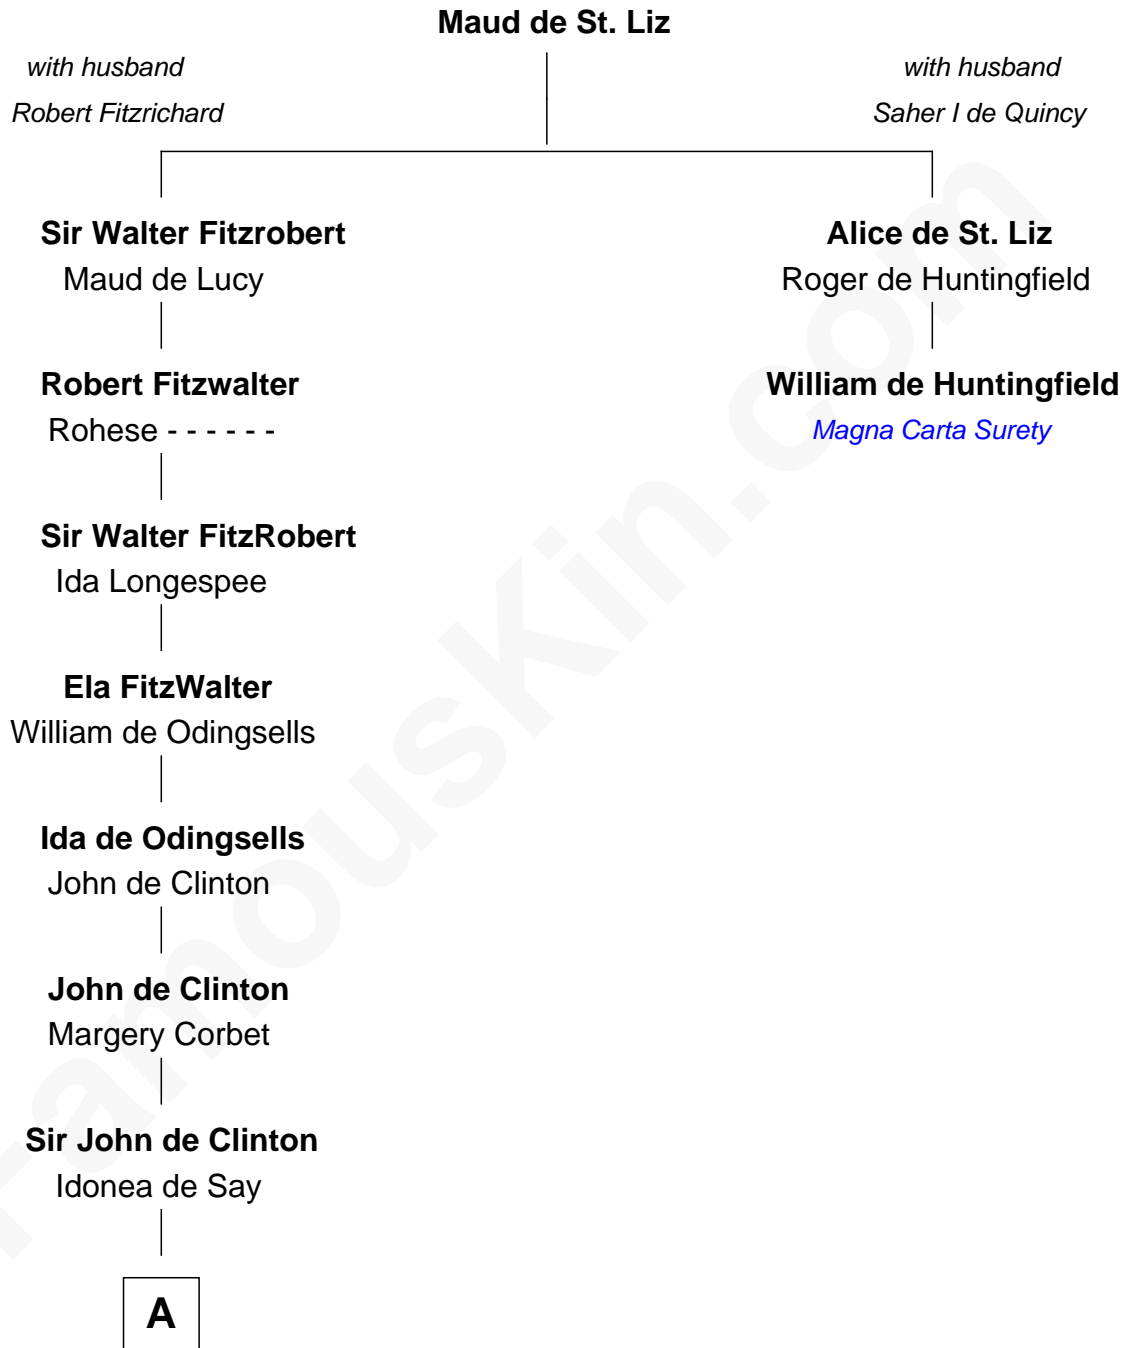

# FamousKin.com Relationship Chart of

**Isaac Tichenor**

*3rd and 5th Governor of Vermont*

**1st cousin 19 times removed of**

**William de Huntingfield**

*Magna Carta Surety*

**A**

**Margaret de Clinton**  
Sir Baldwin de Montfort

**Sir William Montfort**  
Margaret Pecche

**Sir Baldwin Montfort**  
Joan Vernon

**Robert Montfort**  
Mary Stapleton

**Katherine Montfort**  
Sir George Booth

**Sir William Booth**  
Ellen Montgomery

**Jane Booth**  
Sir Thomas Holford

Daniel Tichenor

—  
**Daniel Tichenor**

Susanna Guerin

—  
**Isaac Tichenor**

*3rd and 5th Governor of Vermont*

FamousKin.com