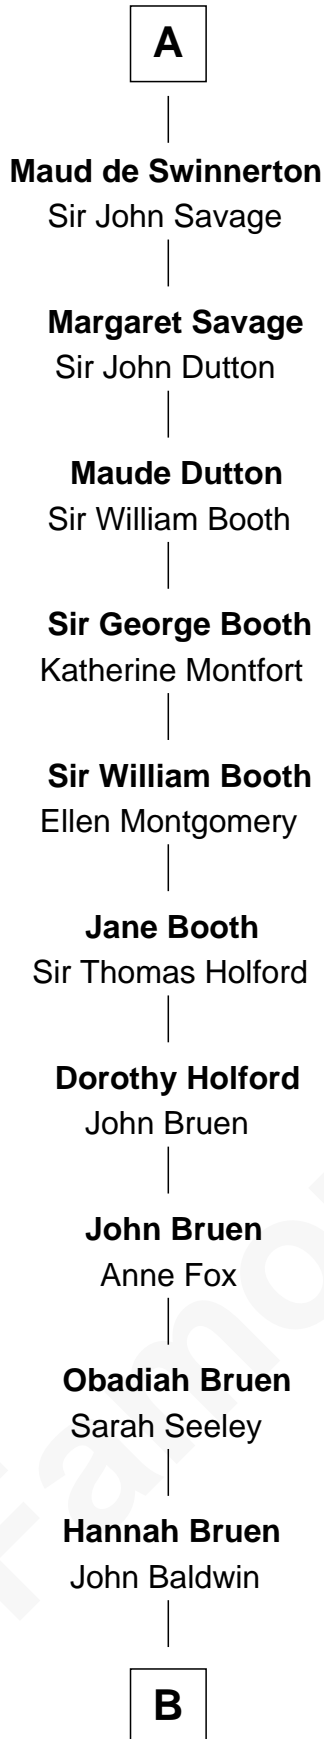

FamousKin.com Relationship Chart of

Isaac Tichenor

3rd and 5th Governor of Vermont

2nd cousin 17 times removed of

King Edward I

King of England

Henry II, King of England

not married
Ida de Tony

with wife
Eleanor of Aquitaine

Sir William Longespee
Ela of Salisbury

John, King of England
Isabelle of Angoulême

Stephen Longespee
Emmeline de Ridelisford

Henry III, King of England
Eleanor of Provence

Ela Longespee
Sir Roger la Zouche

King Edward I
King of England

Sir Alan la Zouche
Eleanor de Segrave

Maude la Zouche
Sir Robert de Holland

Maude de Holland
Sir Thomas de Swinnerton

Sir Robert de Swinnerton
Elizabeth de Beke

A

B

—
Elizabeth Baldwin

Daniel Tichenor

—
Daniel Tichenor

Susanna Guerin

—
Isaac Tichenor

3rd and 5th Governor of Vermont

FamousKin.com