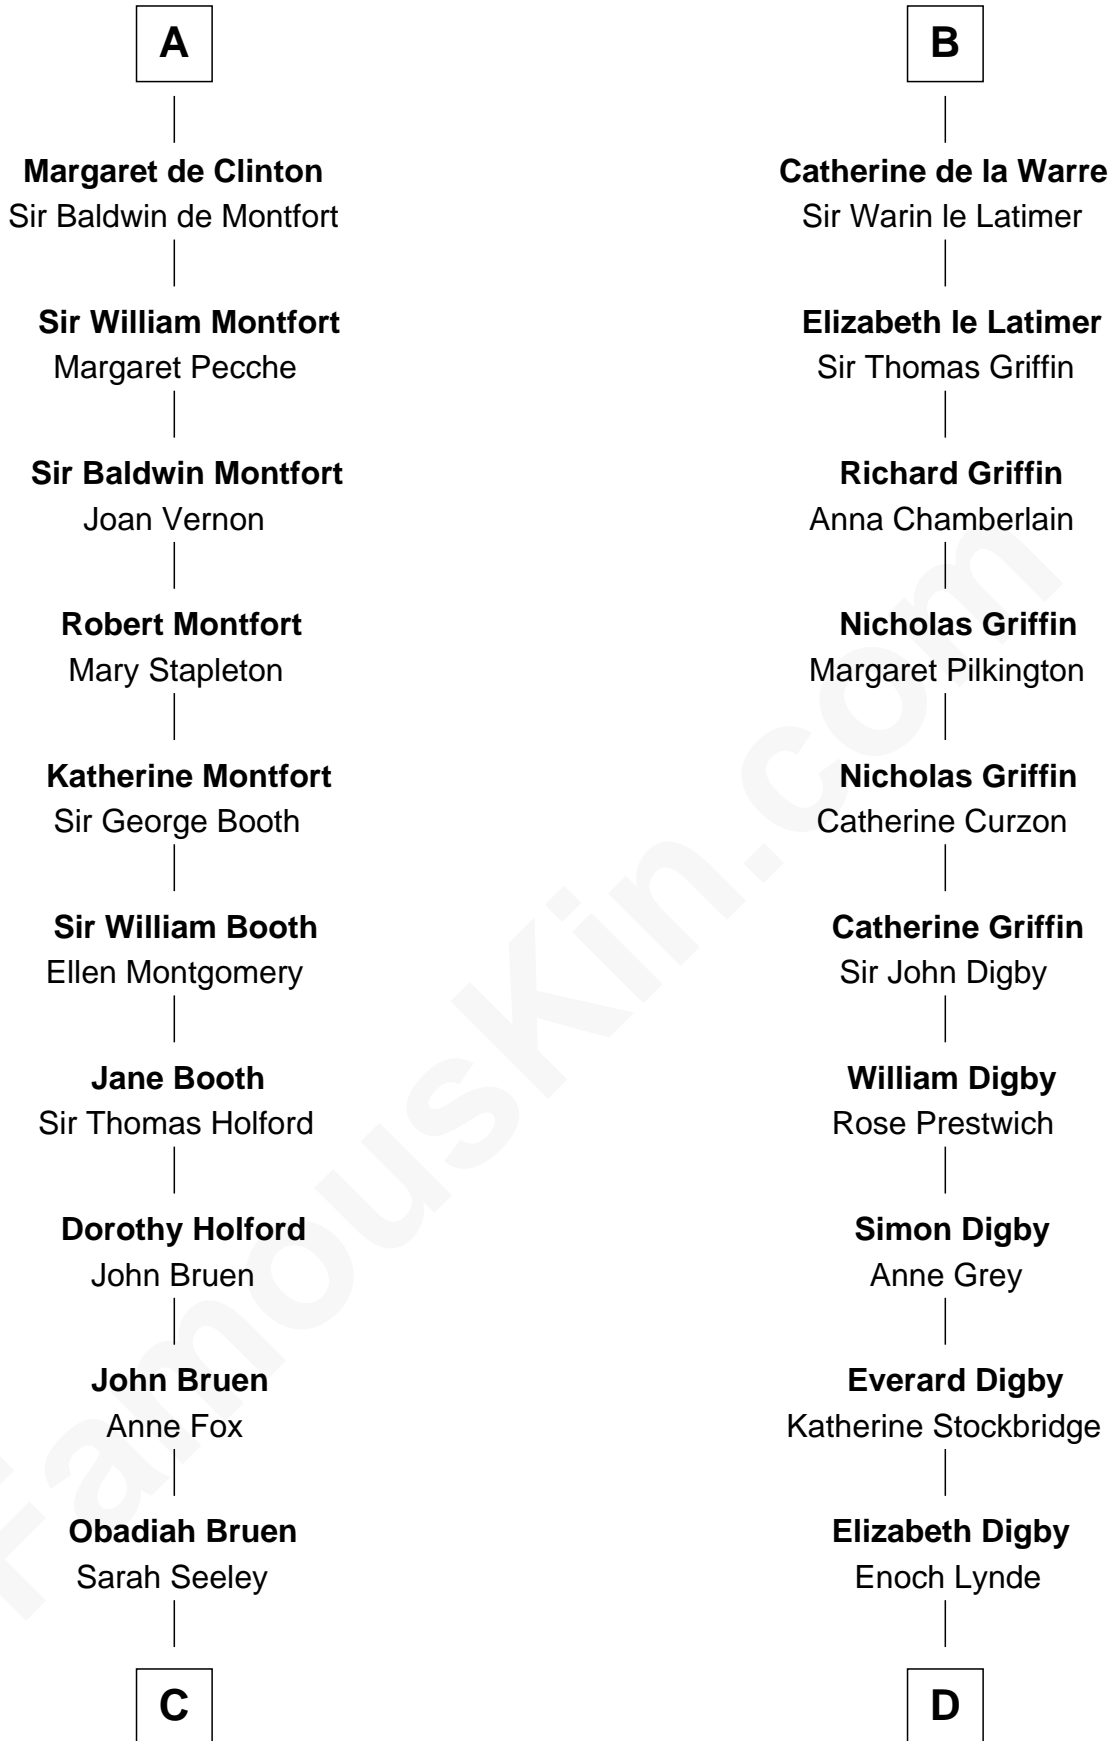

FamousKin.com Relationship Chart of

Isaac Tichenor

3rd and 5th Governor of Vermont

20th cousin of

James Bowdoin

2nd Governor of Massachusetts

Gundred de Warenne

*with husband
Roger de Newburgh*

*with husband
William I de Lancaster*

Waleran de Newburgh

Alice de Harcourt

Avice of Lancaster

Richard de Morville

Alice de Newburgh

William Mauduit

Helena de Morville

Sir Robert de Grelle

Idonea de Say

Sir John de Clinton

Joan de Grelle

John de la Warre

A

B

C