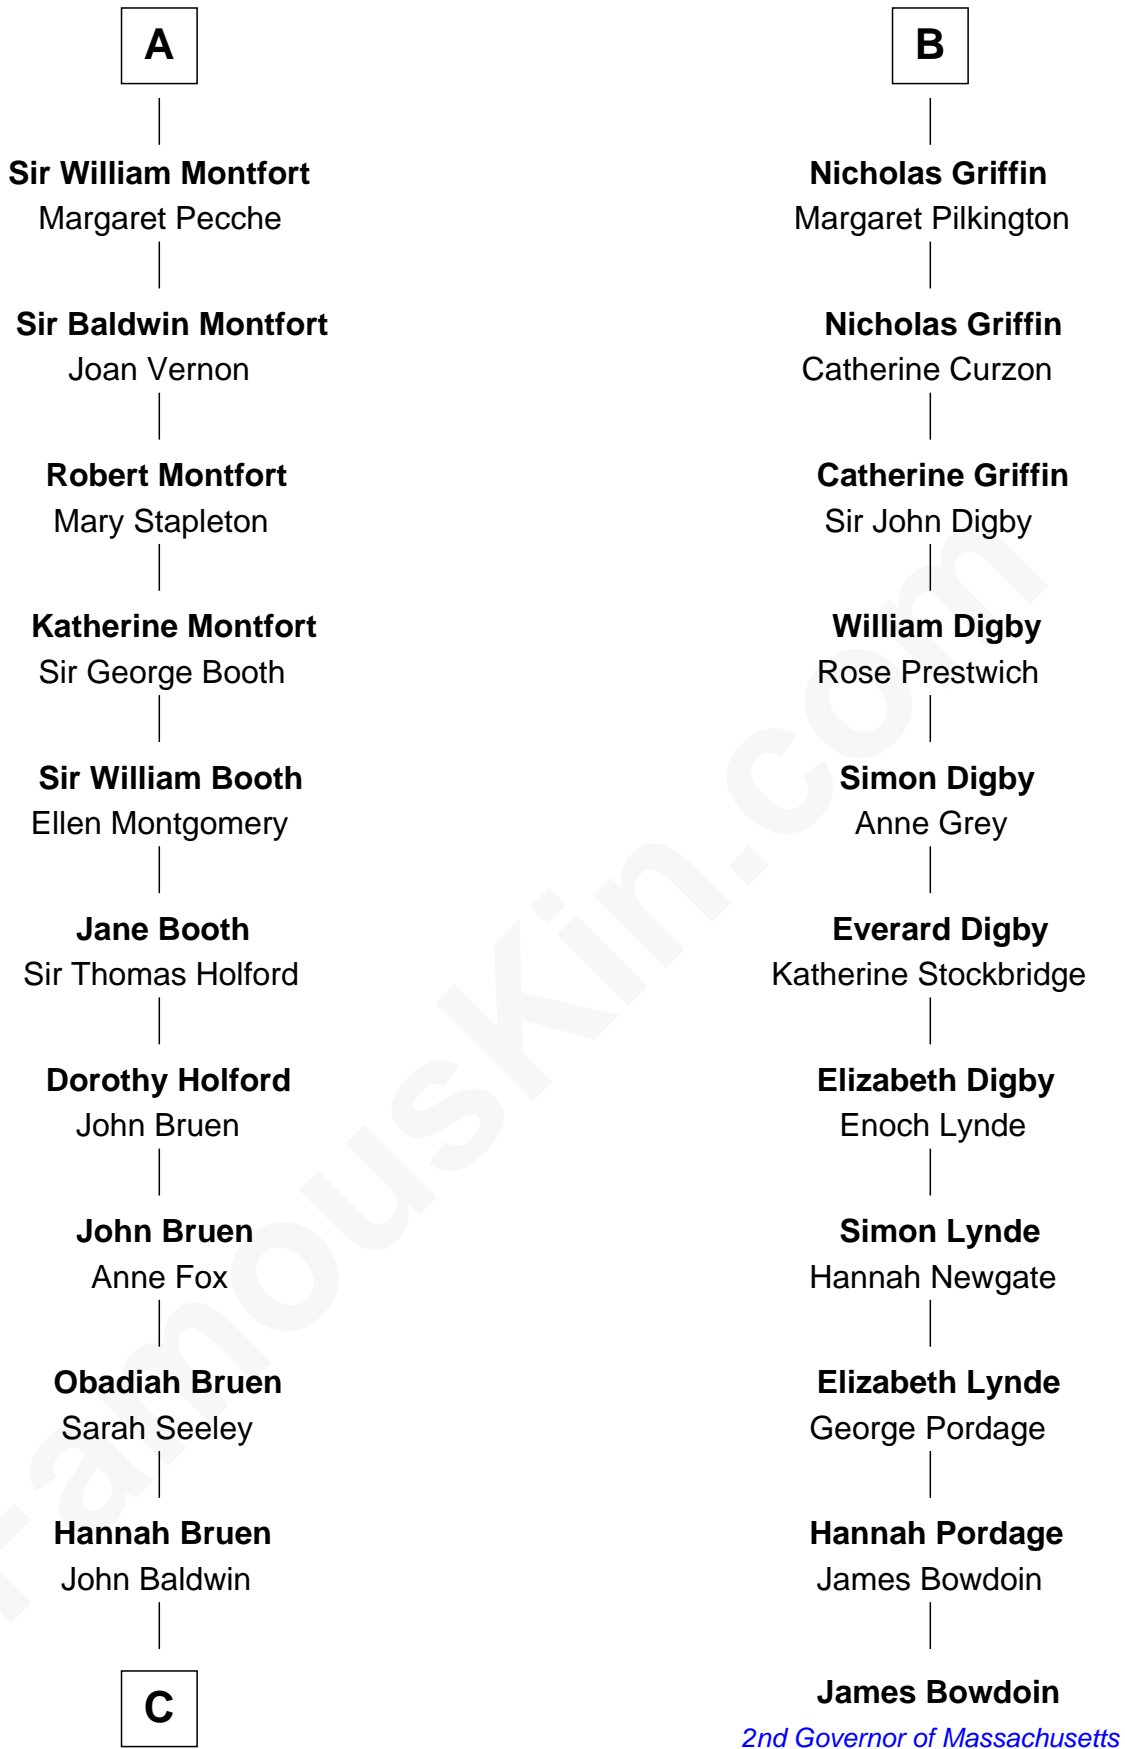

# FamousKin.com Relationship Chart of

**Isaac Tichenor**

*3rd and 5th Governor of Vermont*

**17th cousin 2 times removed of**

**James Bowdoin**

*2nd Governor of Massachusetts*

**Sir William Marshal**

Isabel de Clare

**C**

—  
**Elizabeth Baldwin**

Daniel Tichenor

—  
**Daniel Tichenor**

Susanna Guerin

—  
**Isaac Tichenor**

*3rd and 5th Governor of Vermont*

FamousKin.com