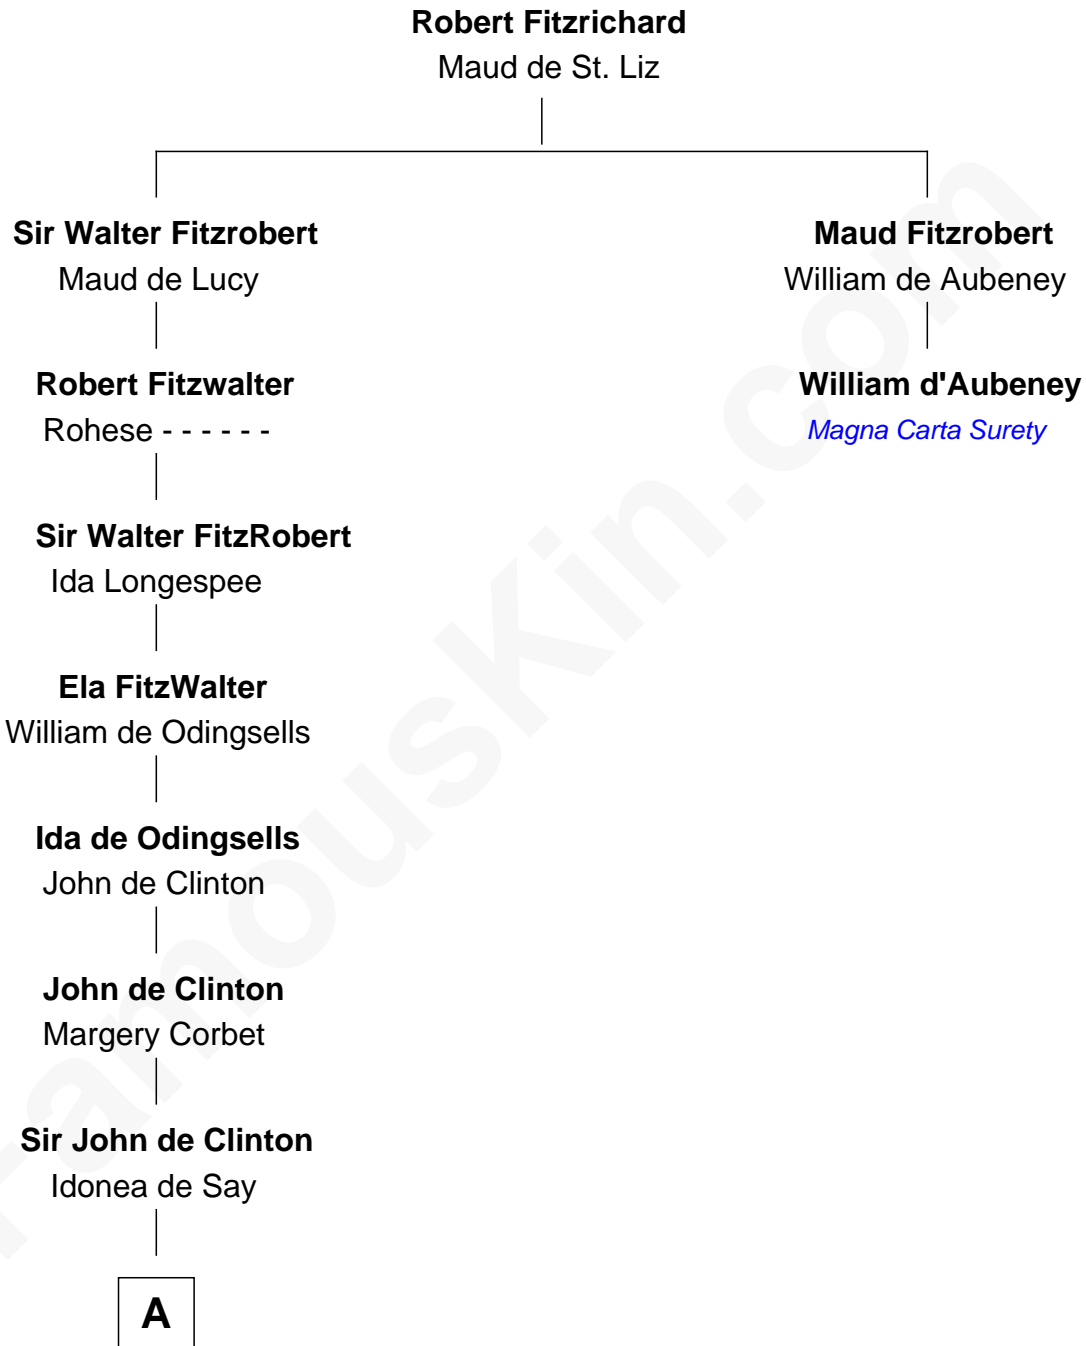

# FamousKin.com Relationship Chart of

**Isaac Tichenor**

*3rd and 5th Governor of Vermont*

**1st cousin 19 times removed of**

**William d'Aubeny**

*Magna Carta Surety*

**B**

**Hannah Bruen**

John Baldwin

**Elizabeth Baldwin**

Daniel Tichenor

**Daniel Tichenor**

Susanna Guerin

**Isaac Tichenor**

*3rd and 5th Governor of Vermont*

FamousKin.com