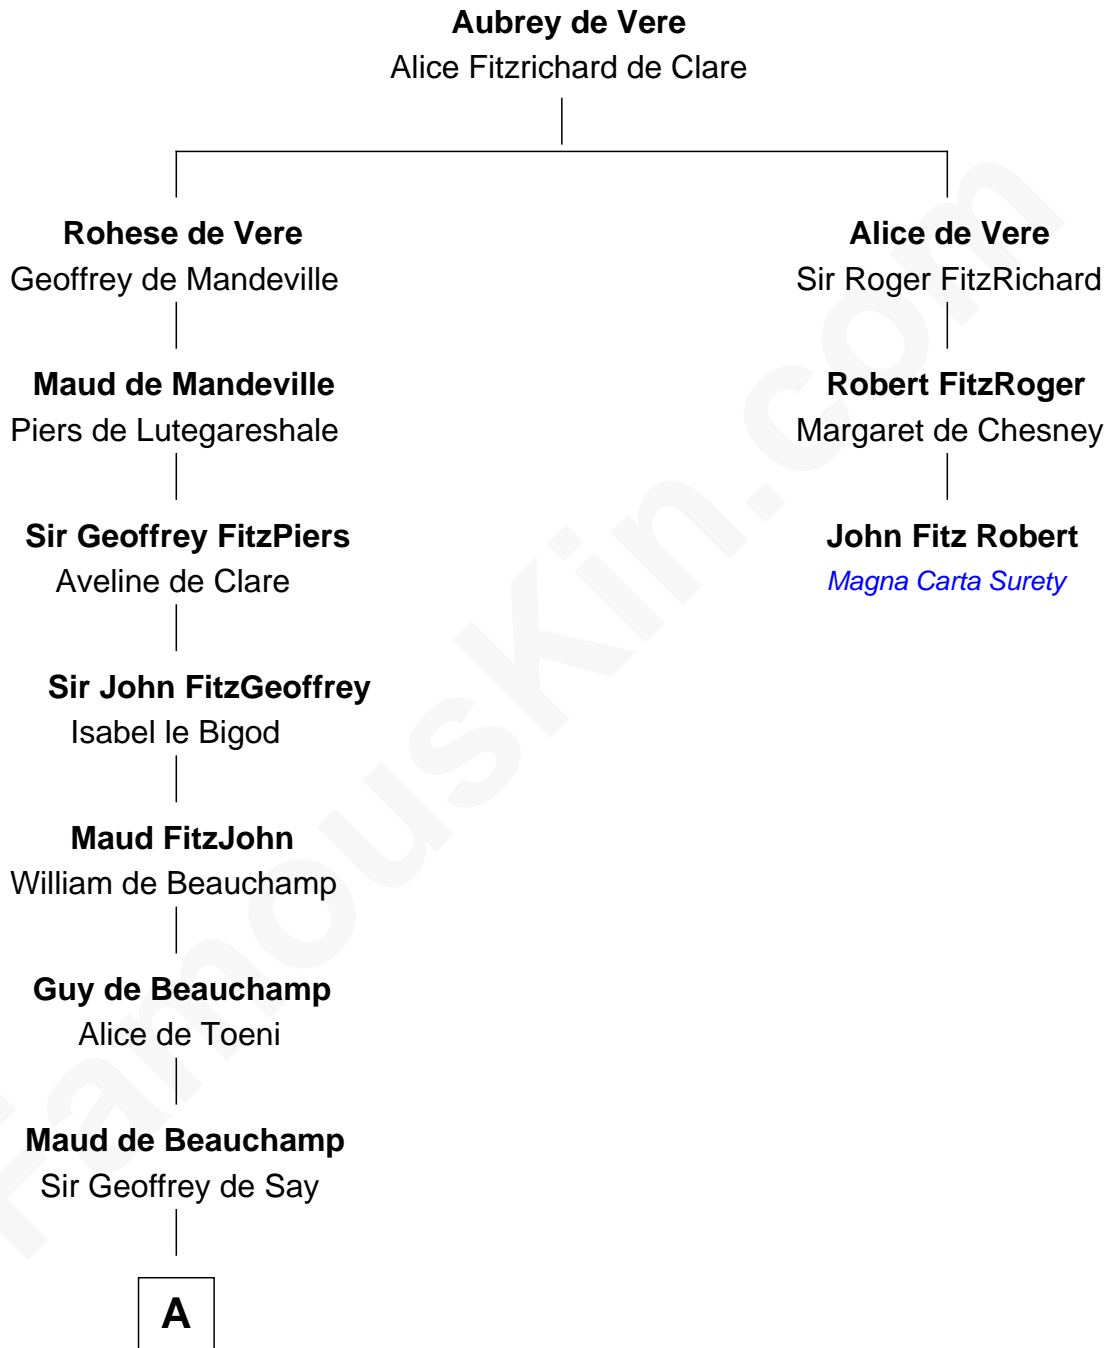

FamousKin.com Relationship Chart of

Isaac Tichenor

3rd and 5th Governor of Vermont

2nd cousin 19 times removed of

John Fitz Robert

Magna Carta Surety

A

Idonea de Say

Sir John de Clinton

Margaret de Clinton

Sir Baldwin de Montfort

Sir William Montfort

Margaret Pecche

Sir Baldwin Montfort

Joan Vernon

Robert Montfort

Mary Stapleton

Katherine Montfort

Sir George Booth

Sir William Booth

Ellen Montgomery

Jane Booth

Sir Thomas Holford

Dorothy Holford