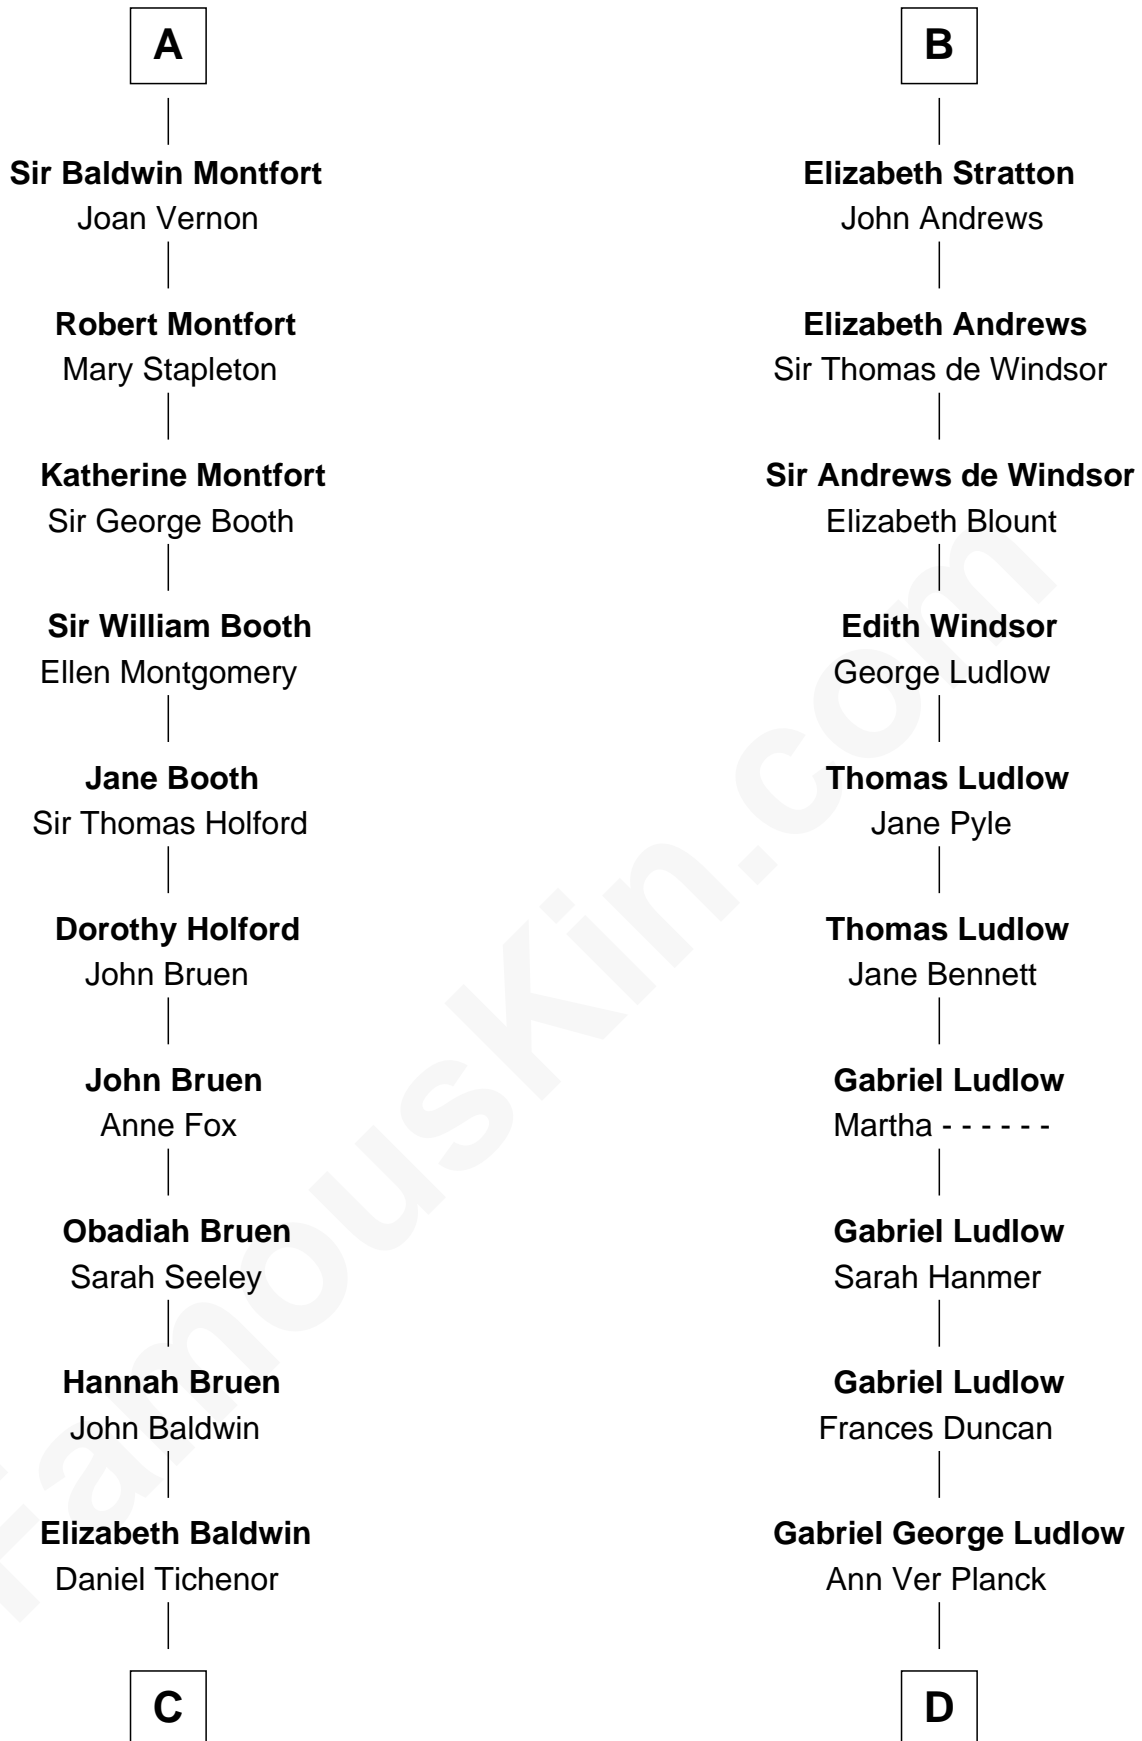

FamousKin.com Relationship Chart of

Isaac Tichenor

3rd and 5th Governor of Vermont

18th cousin 3 times removed of

Eleanor Roosevelt

First Lady of President Franklin D. Roosevelt

Sir Humphrey de Bohun

Maud of Eu

C

Daniel Tichenor
Susanna Guerin

Isaac Tichenor
3rd and 5th Governor of Vermont

D

Gabriel Ver Planck Ludlow
Elizabeth A. Hunter
Dr. Edward Hunter Ludlow
Elizabeth Livingston

Mary Livingston Ludlow
Valentine Gill Hall

Anna Rebecca Hall
Elliott Roosevelt

Eleanor Roosevelt
First Lady of Franklin Roosevelt

FamousKin.com