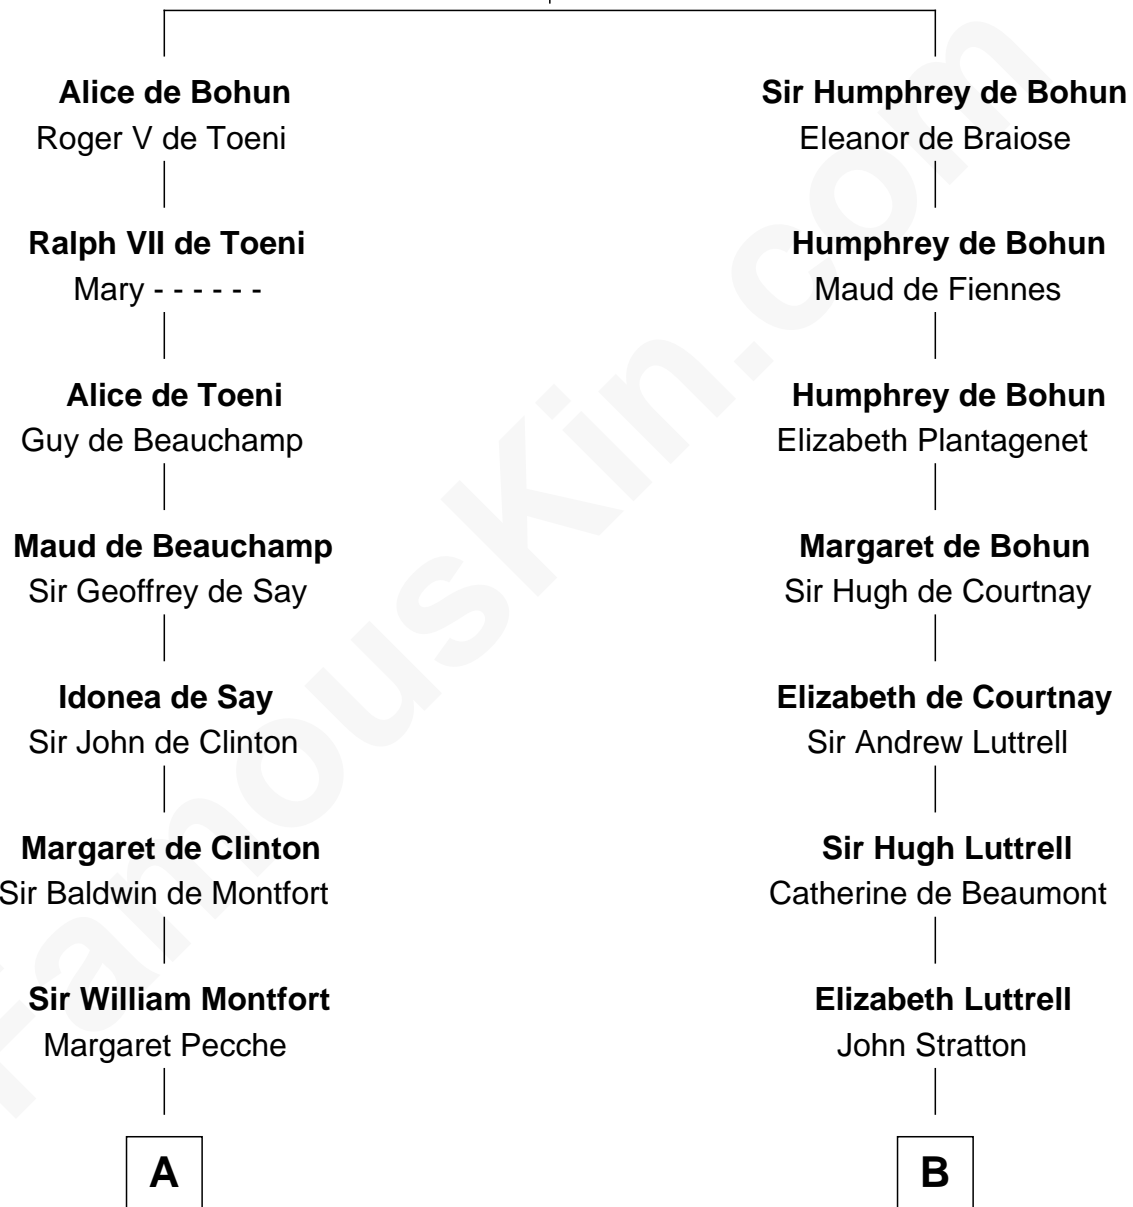

FamousKin.com Relationship Chart of

Isaac Tichenor

3rd and 5th Governor of Vermont

18th cousin 3 times removed of

Eleanor Roosevelt

First Lady of President Franklin D. Roosevelt

Sir Humphrey de Bohun

Maud of Eu

C

Daniel Tichenor
Susanna Guerin

Isaac Tichenor
3rd and 5th Governor of Vermont

D

Gabriel Ver Planck Ludlow
Elizabeth A. Hunter
Dr. Edward Hunter Ludlow
Elizabeth Livingston

Mary Livingston Ludlow
Valentine Gill Hall

Anna Rebecca Hall
Elliott Roosevelt

Eleanor Roosevelt
First Lady of Franklin Roosevelt

FamousKin.com