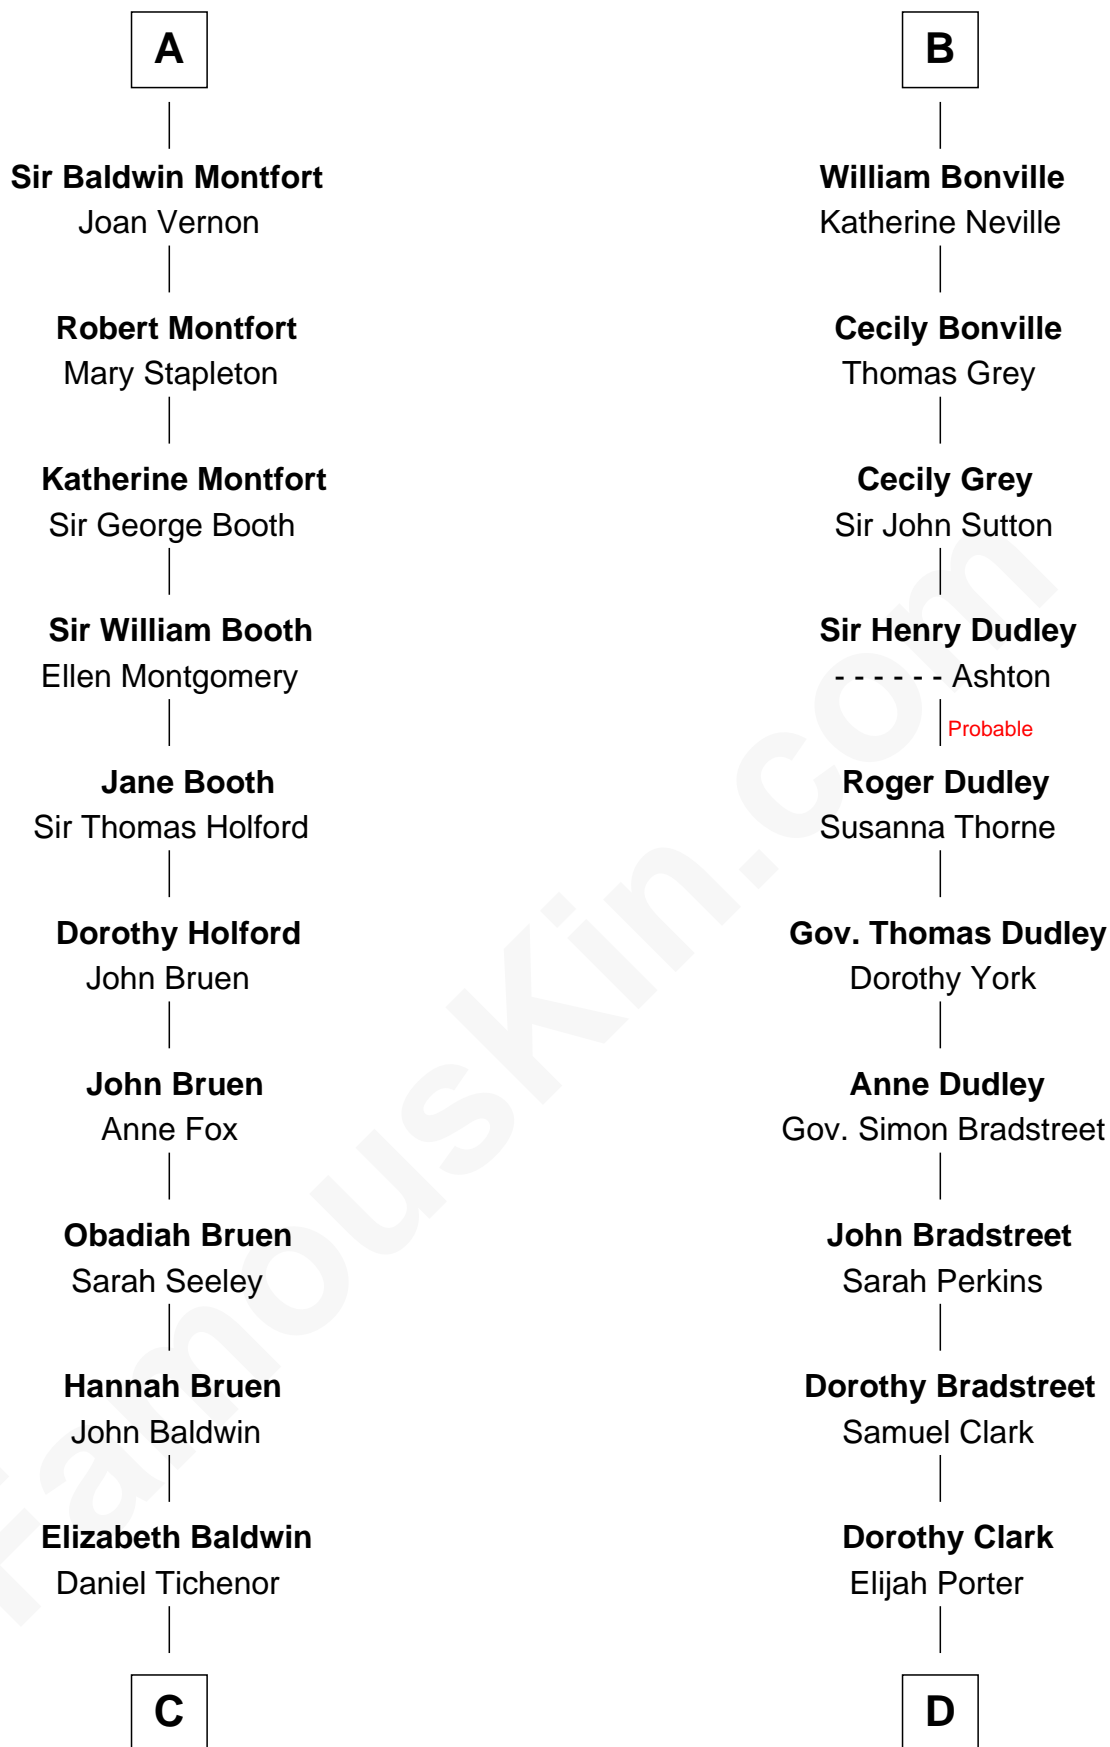

# FamousKin.com Relationship Chart of

**Isaac Tichenor**

*3rd and 5th Governor of Vermont*

**18th cousin 2 times removed of**

**Seth Low**

*Mayor of New York City President of Columbia University*

**Sir Humphrey de Bohun**

Maud of Eu

**C**

**Daniel Tichenor**  
Susanna Guerin

**Isaac Tichenor**  
*3rd and 5th Governor of Vermont*

**D**

**Thomas Porter**  
Ruth Allen

**Mary Porter**  
Seth Low

**Abiel Abbot Low**  
Ellen Almira Dow

**Seth Low**  
*Mayor of New York City President of Columbia University*

FamousKin.com