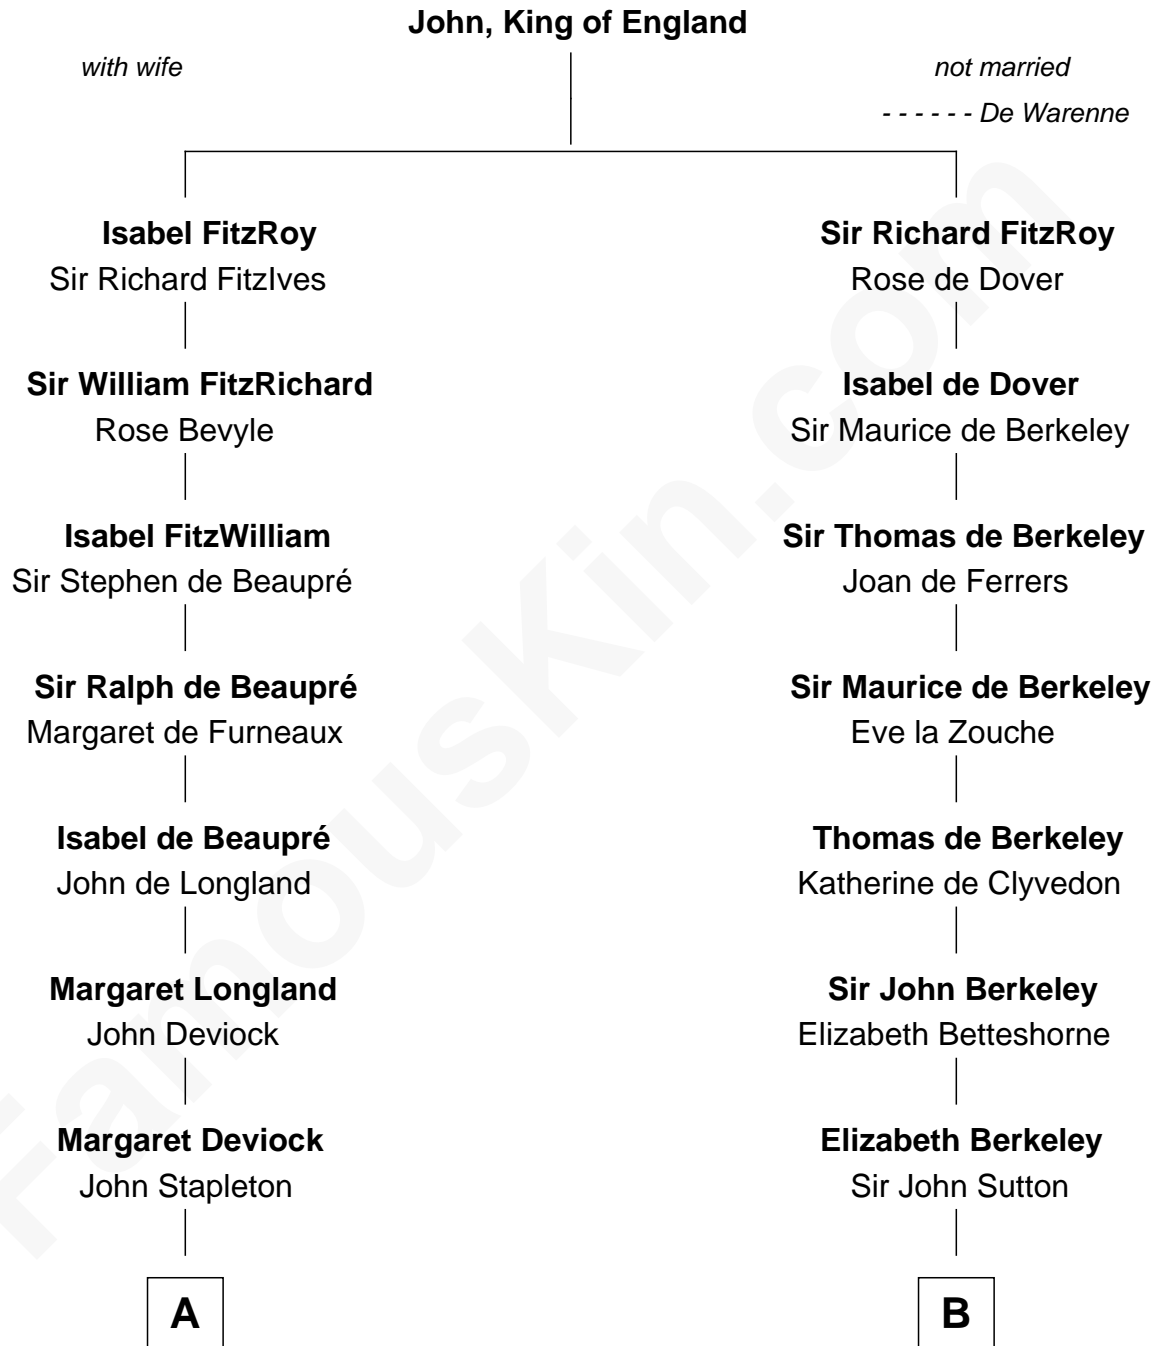

# FamousKin.com Relationship Chart of

**Isaac Tichenor**

*3rd and 5th Governor of Vermont*

**18th cousin 2 times removed of**

**Seth Low**

*Mayor of New York City President of Columbia University*

**C**

**Daniel Tichenor**  
Susanna Guerin

**Isaac Tichenor**  
*3rd and 5th Governor of Vermont*

**D**

**Thomas Porter**  
Ruth Allen

**Mary Porter**  
Seth Low

**Abiel Abbot Low**  
Ellen Almira Dow

**Seth Low**  
*Mayor of New York City President of Columbia University*