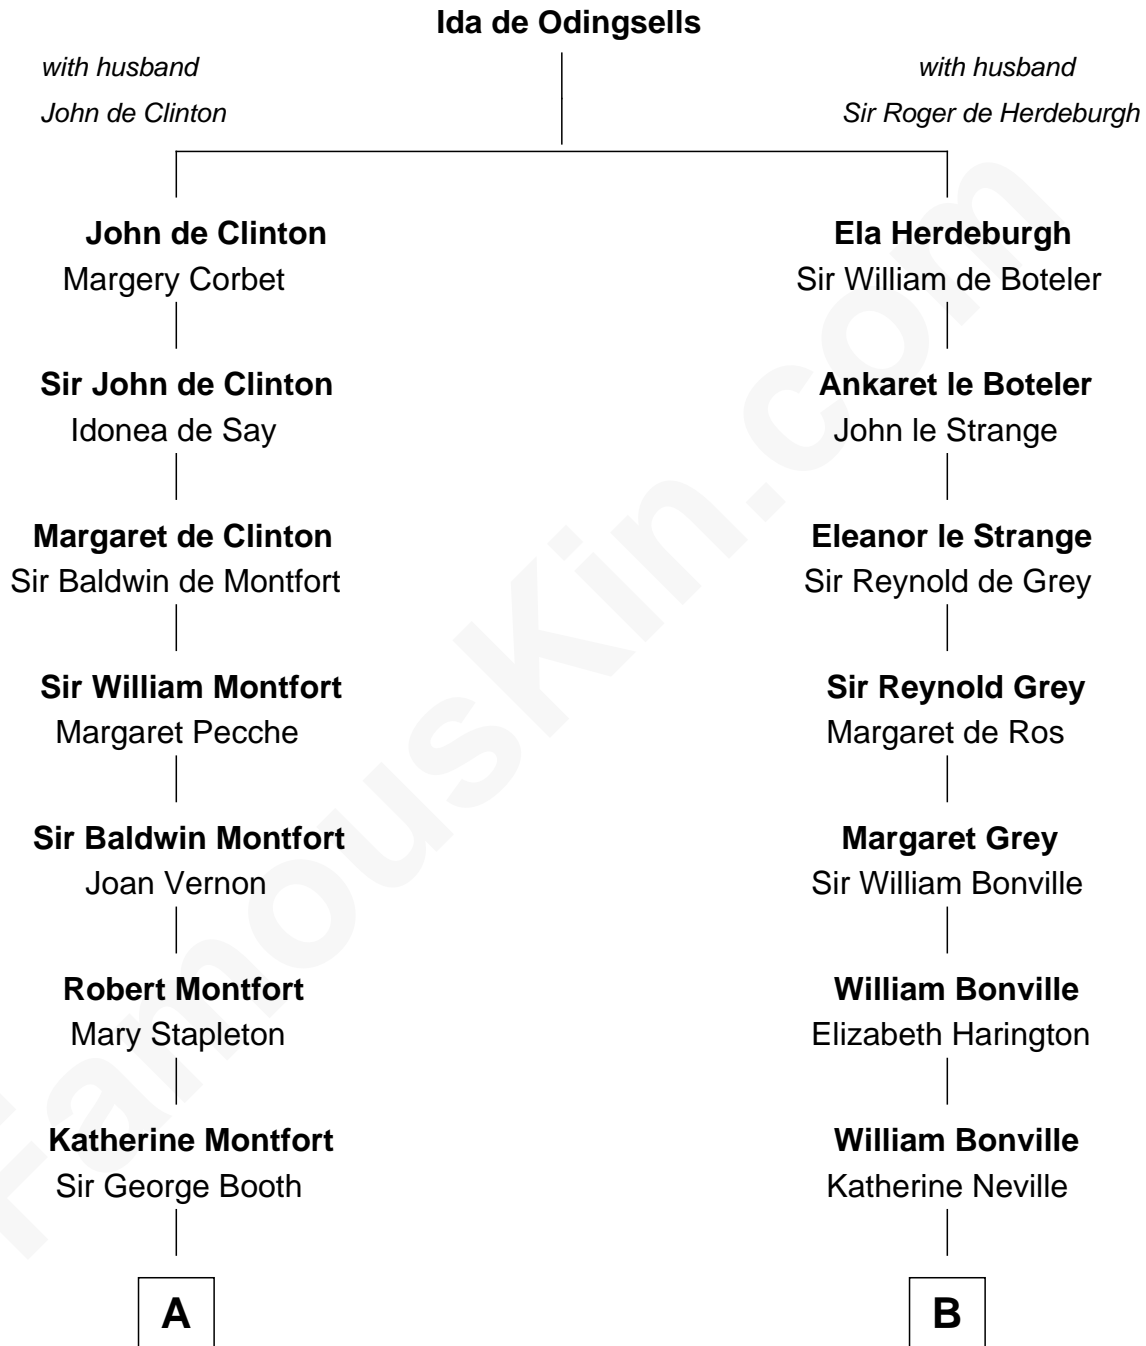

# FamousKin.com Relationship Chart of

**Isaac Tichenor**

*3rd and 5th Governor of Vermont*

**15th cousin 4 times removed of**

**Seth Low**

*Mayor of New York City President of Columbia University*

**C**

—  
**Mary Porter**

Seth Low

—  
**Abiel Abbot Low**

Ellen Almira Dow

—  
**Seth Low**

*Mayor of New York City President of Columbia University*

FamousKin.com