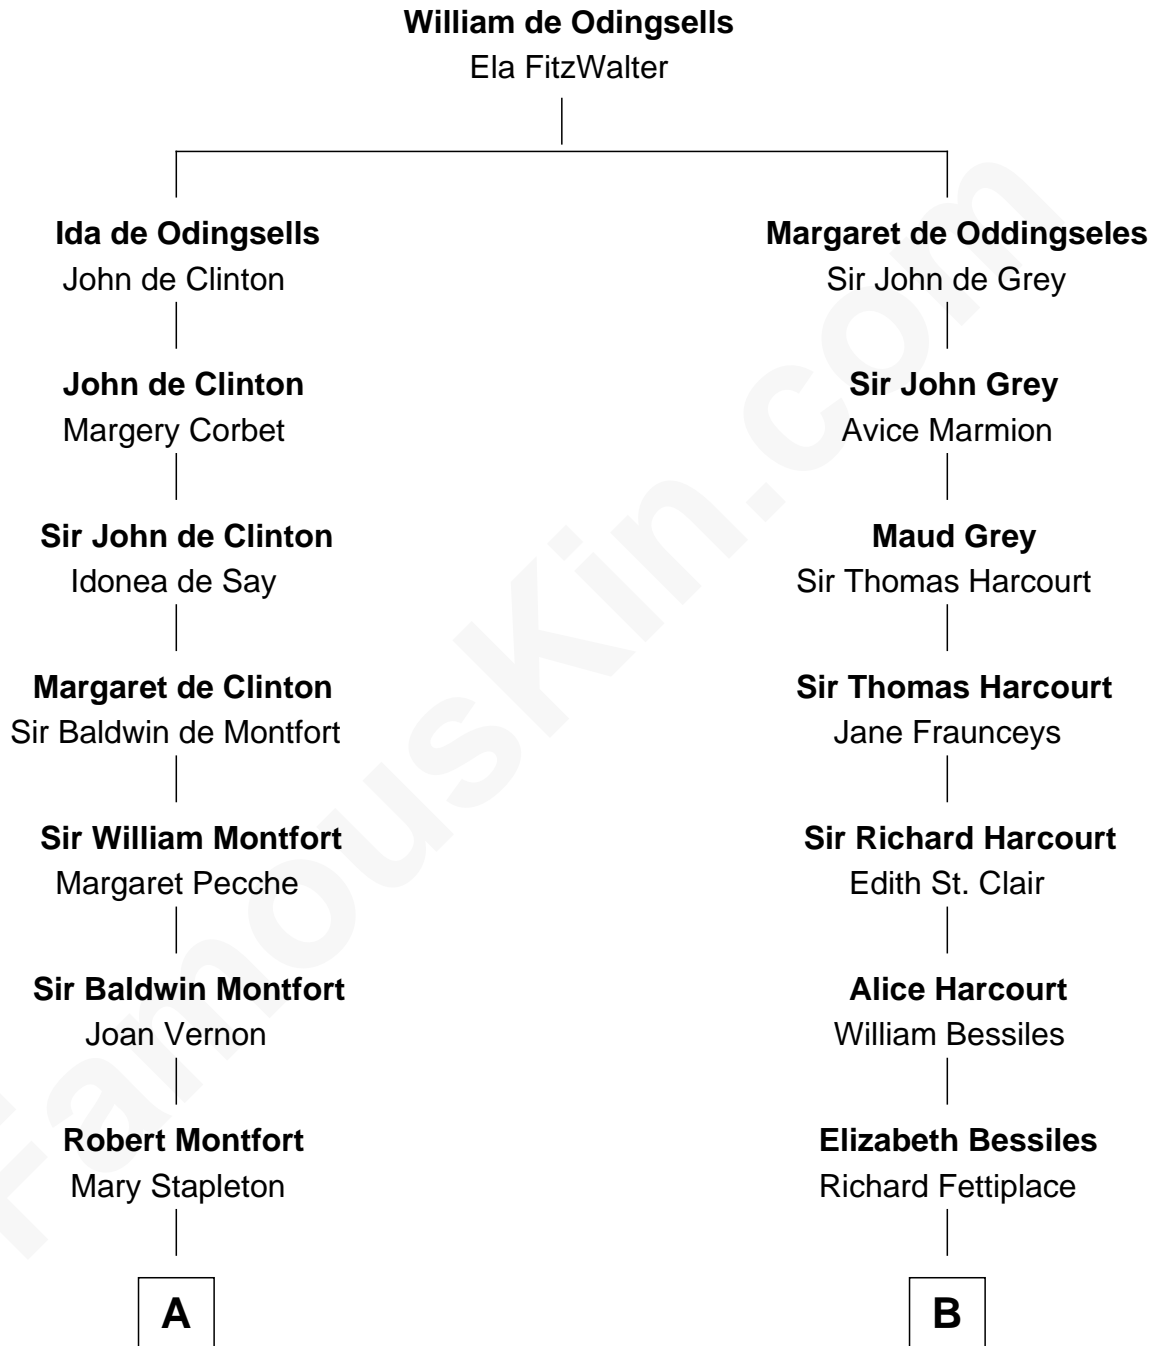

FamousKin.com Relationship Chart of

Isaac Tichenor

3rd and 5th Governor of Vermont

16th cousin 2 times removed of

Seth Low

Mayor of New York City President of Columbia University

C

Abiel Abbot Low

Ellen Almira Dow

Seth Low

Mayor of New York City President of Columbia University

FamousKin.com