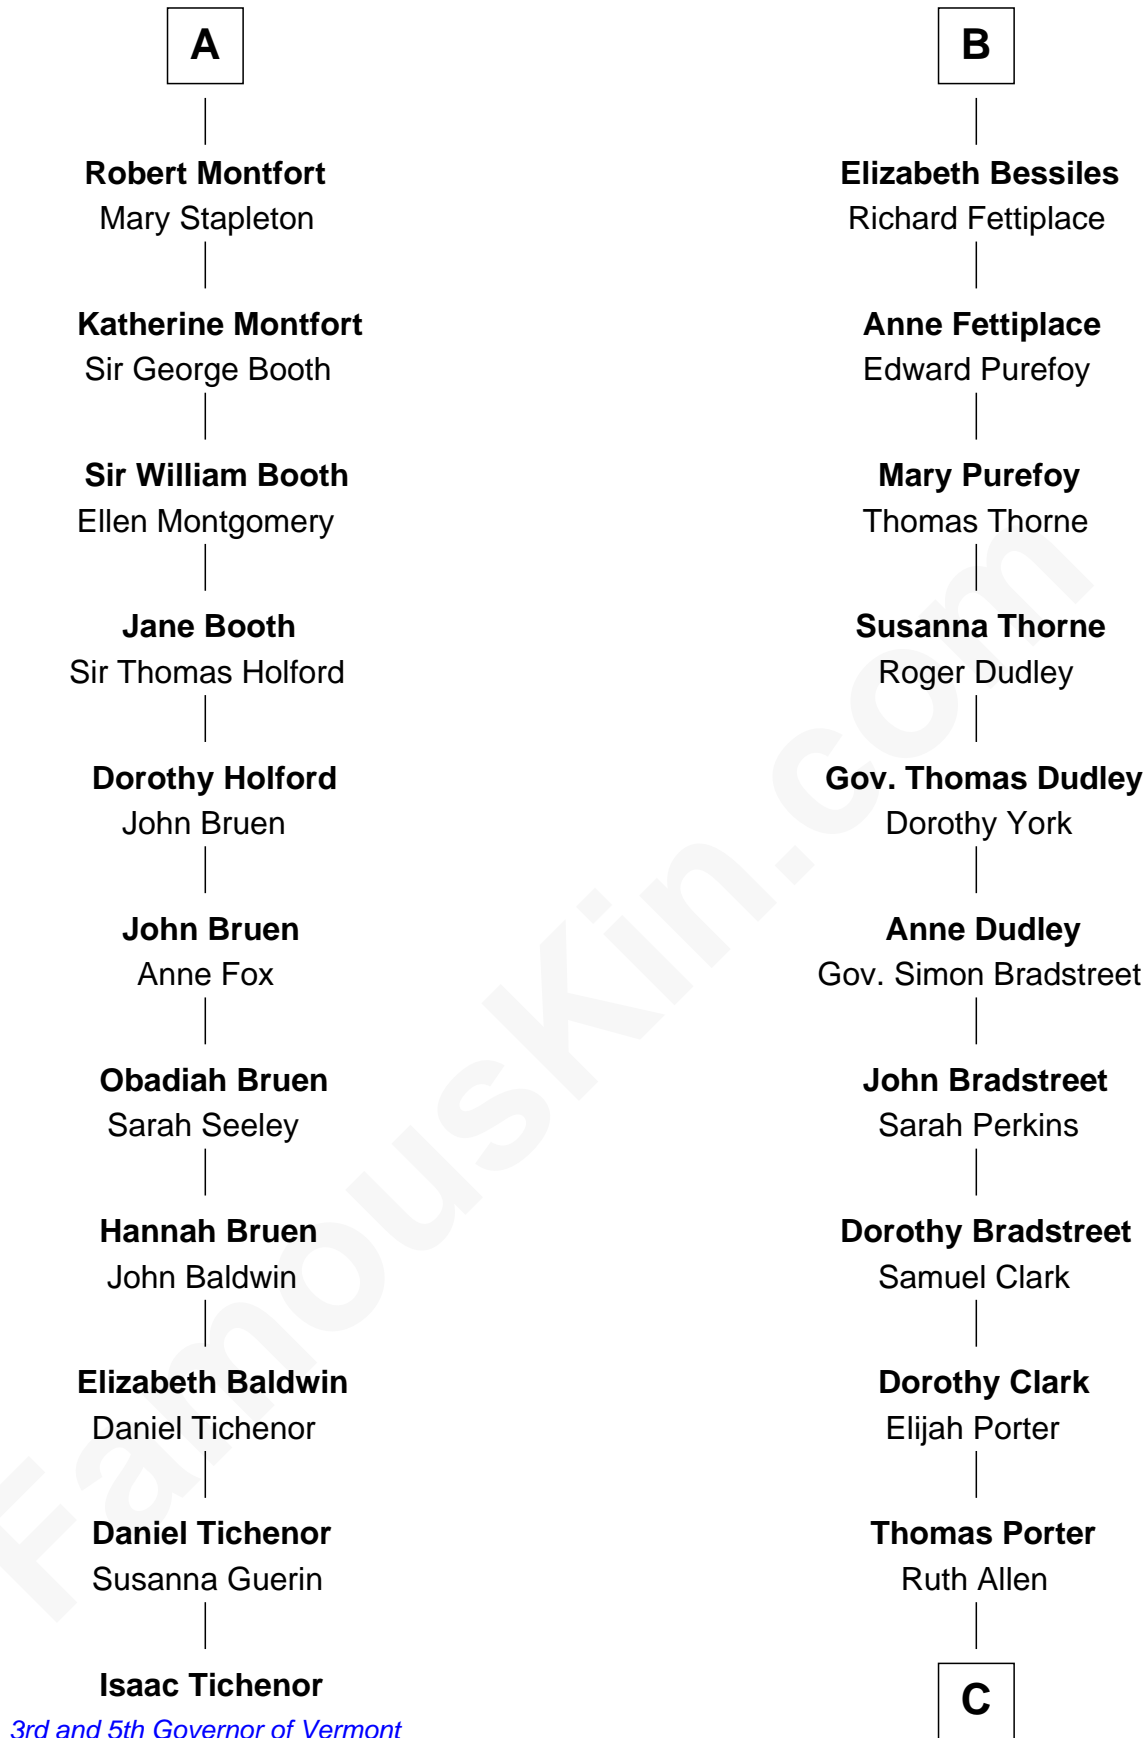

FamousKin.com Relationship Chart of

Isaac Tichenor

3rd and 5th Governor of Vermont

17th cousin 2 times removed of

Seth Low

Mayor of New York City President of Columbia University

Sir William de Harcourt

*with wife
Alice la Zouche*

Sir William de Harcourt
Joan de Grey

Robert de Pembridge
Juliane - - - - -

Sir Thomas Harcourt
Maud Grey

Juliane de Pembridge
Sir Richard de Vernon

Sir Thomas Harcourt
Jane Fraunceys

Sir Richard Vernon
Joan Griffith

Sir Richard Harcourt
Edith St. Clair

Joan Vernon
Sir Baldwin Montfort

Alice Harcourt
William Bessiles

A

B

C

—
Mary Porter

Seth Low

—
Abiel Abbot Low

Ellen Almira Dow

—
Seth Low

Mayor of New York City President of Columbia University

FamousKin.com