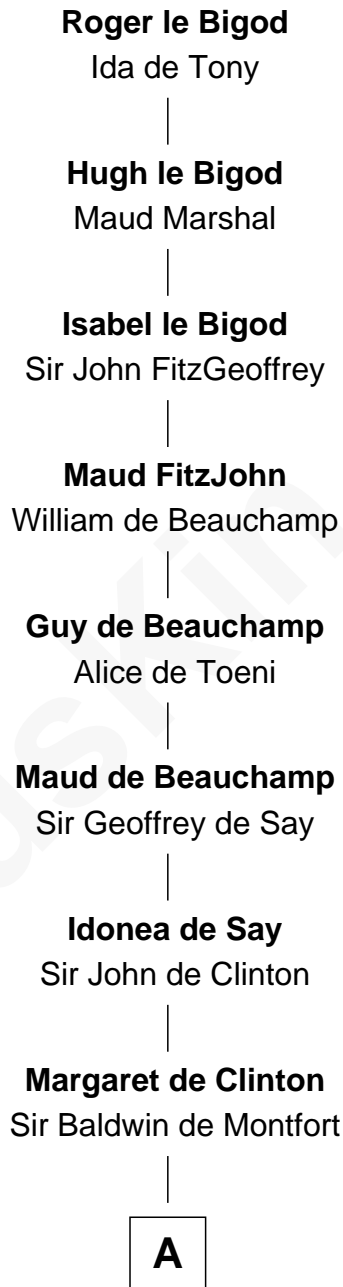

FamousKin.com Relationship Chart of

Isaac Taylor Tichenor

President of Auburn University

20th Great-grandson of

Roger le Bigod

Magna Carta Surety

A

—
Sir William Montfort

Margaret Pecche

—
Sir Baldwin Montfort

Joan Vernon

—
Robert Montfort

Mary Stapleton

—
Katherine Montfort

Sir George Booth

—
Sir William Booth

Ellen Montgomery

—
Jane Booth

Sir Thomas Holford

—
Dorothy Holford

John Bruen

—
John Bruen

Anne Fox

—
Obadiah Bruen