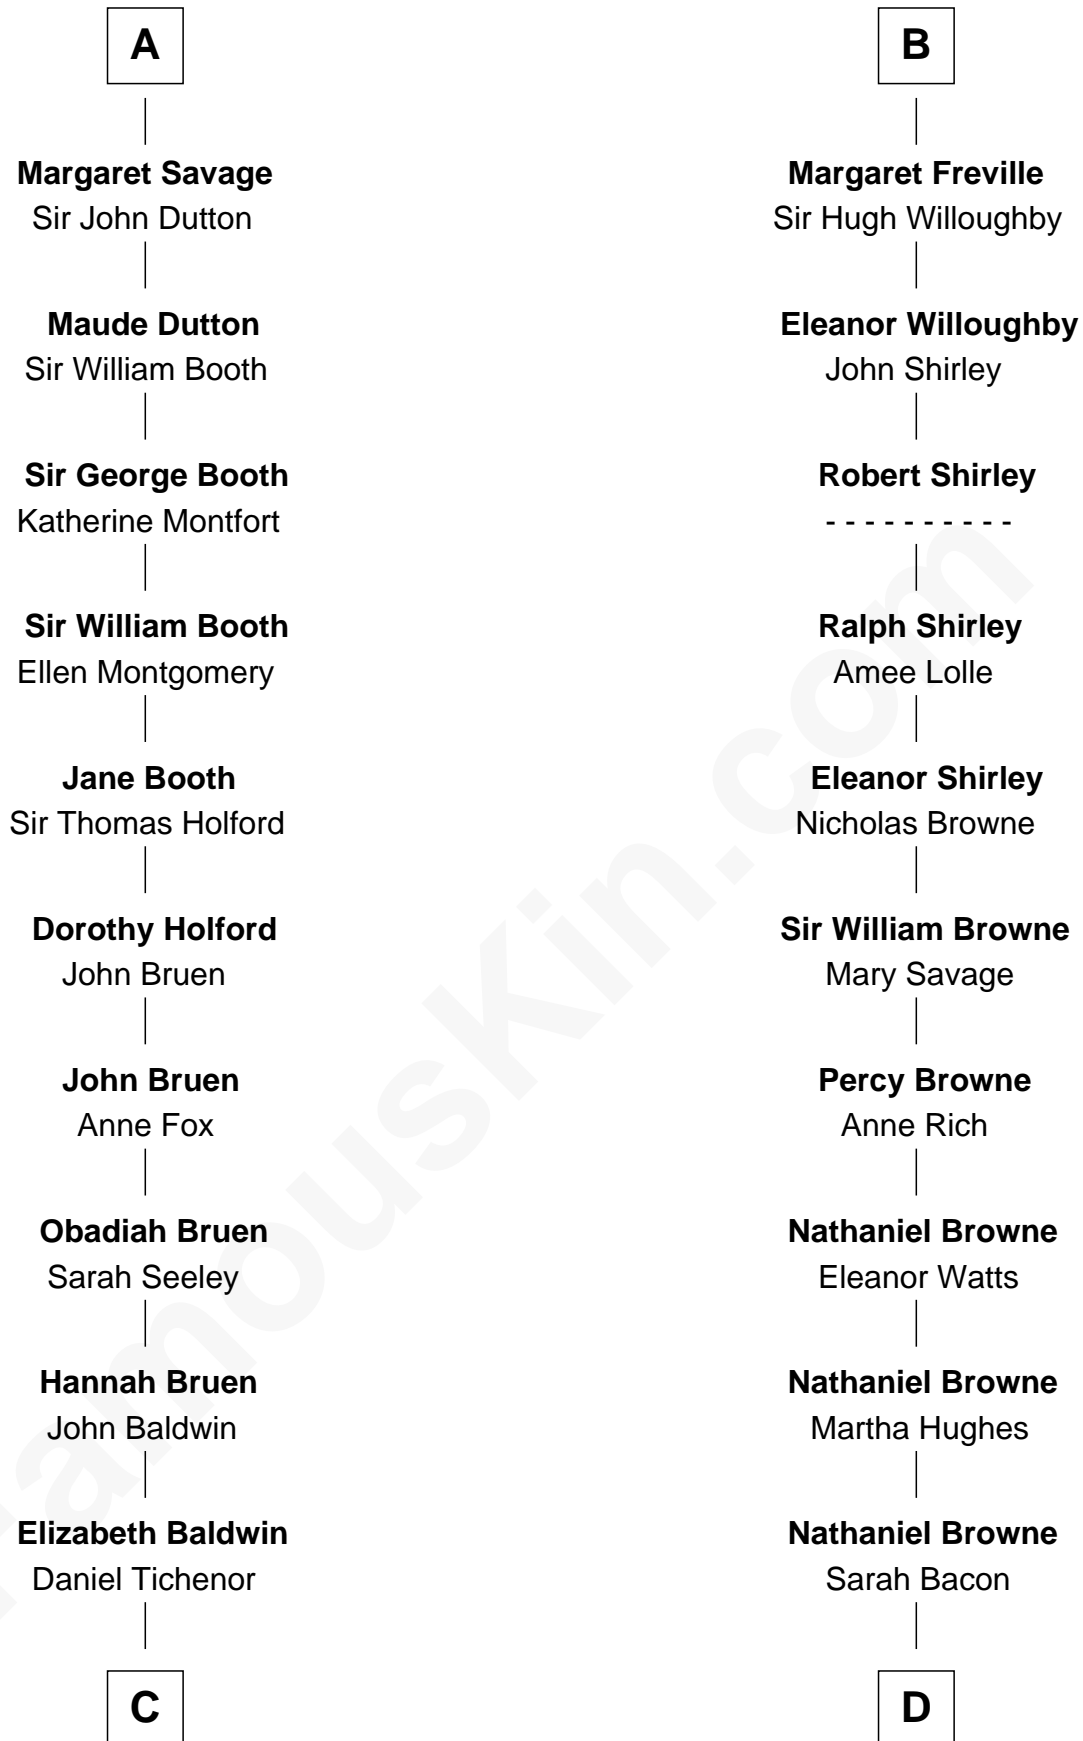

FamousKin.com Relationship Chart of

Isaac Taylor Tichenor

President of Auburn University

20th cousin 1 time removed of

William Henry Moore

Co-Founder, U.S. Steel and Nabisco

Sir William Longespee

Ela of Salisbury

Stephen Longespee
Emmeline de Ridelisford

Ela Longespee
Sir Roger la Zouche

Sir Alan la Zouche
Eleanor de Segrave

Maude la Zouche
Sir Robert de Holland

Maude de Holland
Sir Thomas de Swinnerton

Sir Robert de Swinnerton
Elizabeth de Beke

Maud de Swinnerton
Sir John Savage

A

Ida Longespee
Sir William de Beauchamp

Beatrice de Beauchamp
Thomas FitzOtto

Maud FitzThomas
John de Botetourte

Thomas de Botetourte
Joan de Somery

John de Botetourte
Joyce la Zouche de Mortimer

Joyce de Botetourte
Sir Baldwin Freville

Sir Baldwin Freville
Maude le Scrope

B

C

Joseph Tichenor

Elizabeth - - - - -

Daniel Tichenor

Anna Byram