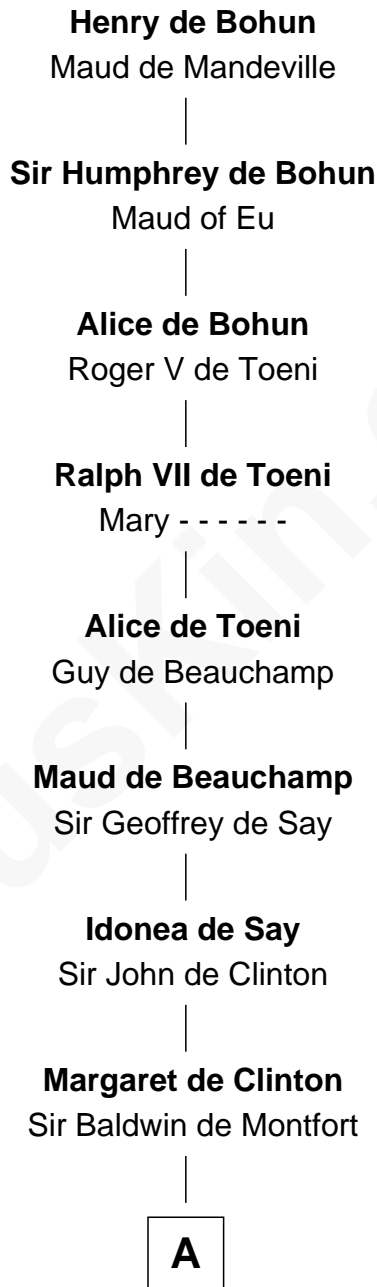

# FamousKin.com Relationship Chart of

**Isaac Taylor Tichenor**

*President of Auburn University*

**20th Great-grandson of**

**Henry de Bohun**

*Magna Carta Surety*

**A**

—  
**Sir William Montfort**

Margaret Pecche

—  
**Sir Baldwin Montfort**

Joan Vernon

—  
**Robert Montfort**

Mary Stapleton

—  
**Katherine Montfort**

Sir George Booth

—  
**Sir William Booth**

Ellen Montgomery

—  
**Jane Booth**

Sir Thomas Holford

—  
**Dorothy Holford**

John Bruen

—  
**John Bruen**

Anne Fox

—  
**Obadiah Bruen**

Sarah Seeley

—  
**Hannah Bruen**

John Baldwin

**B**

**B**

Elizabeth Baldwin

Daniel Tichenor

Joseph Tichenor