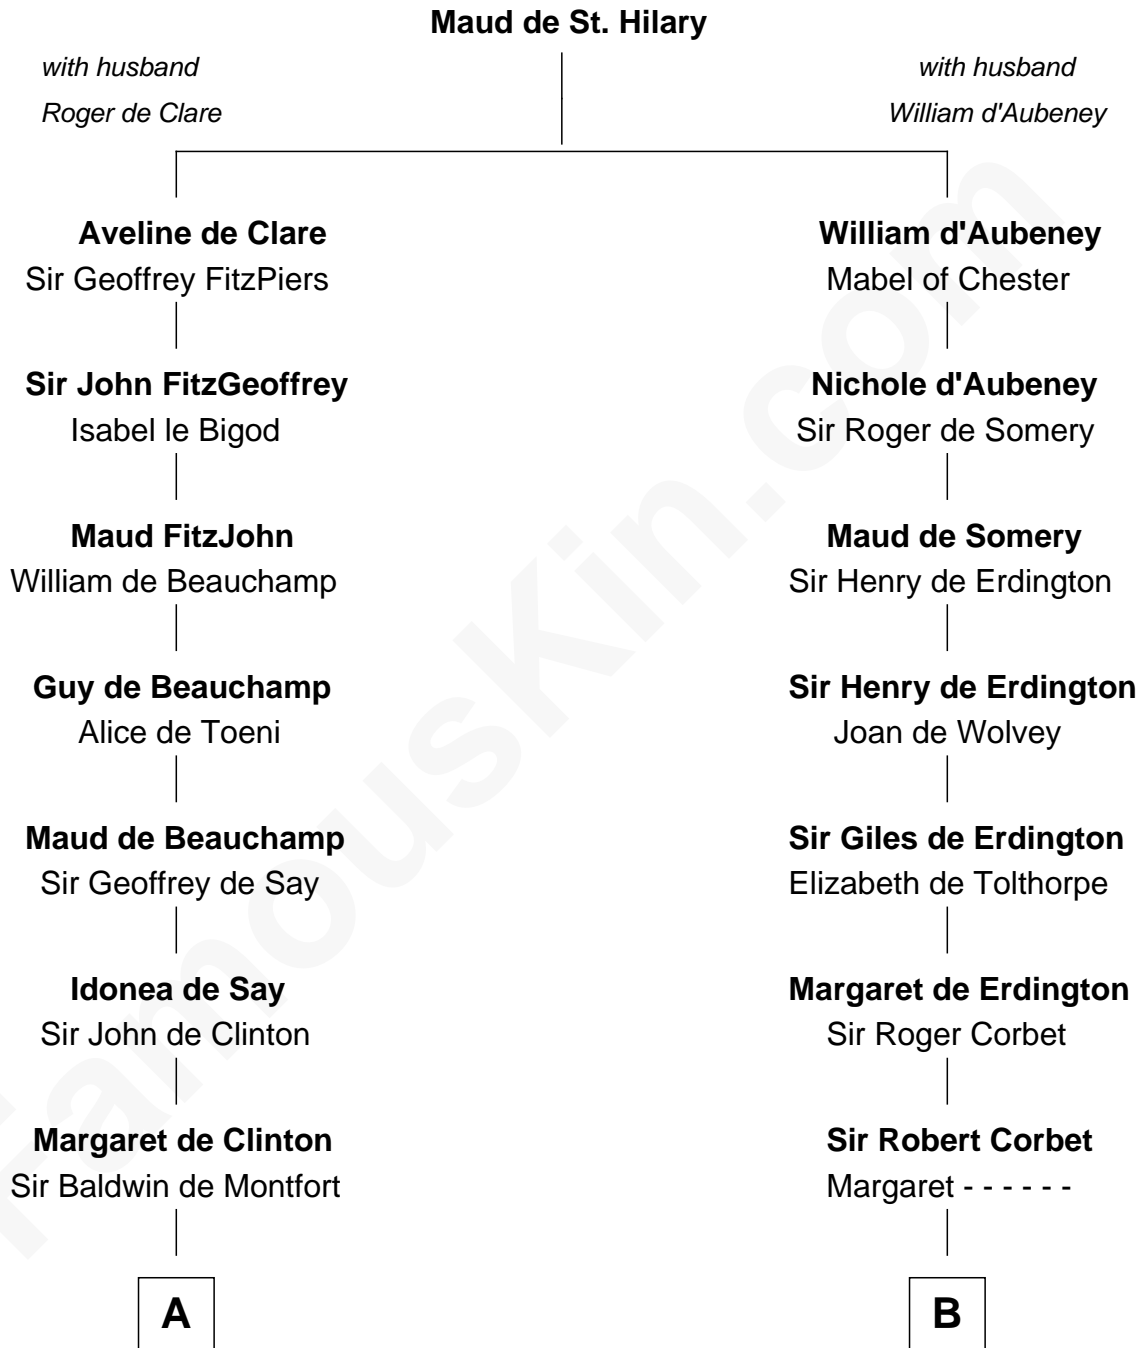

FamousKin.com
Relationship Chart of
Isaac Taylor Tichenor
President of Auburn University

21st cousin of
John Davis Long
32nd Governor of Massachusetts

C

Elizabeth Baldwin

Daniel Tichenor

Joseph Tichenor

Elizabeth - - - - -

Daniel Tichenor

Anna Byram

James Tichenor

Margaret Bennett

Isaac Taylor Tichenor

President of Auburn University

D

Simon Davis