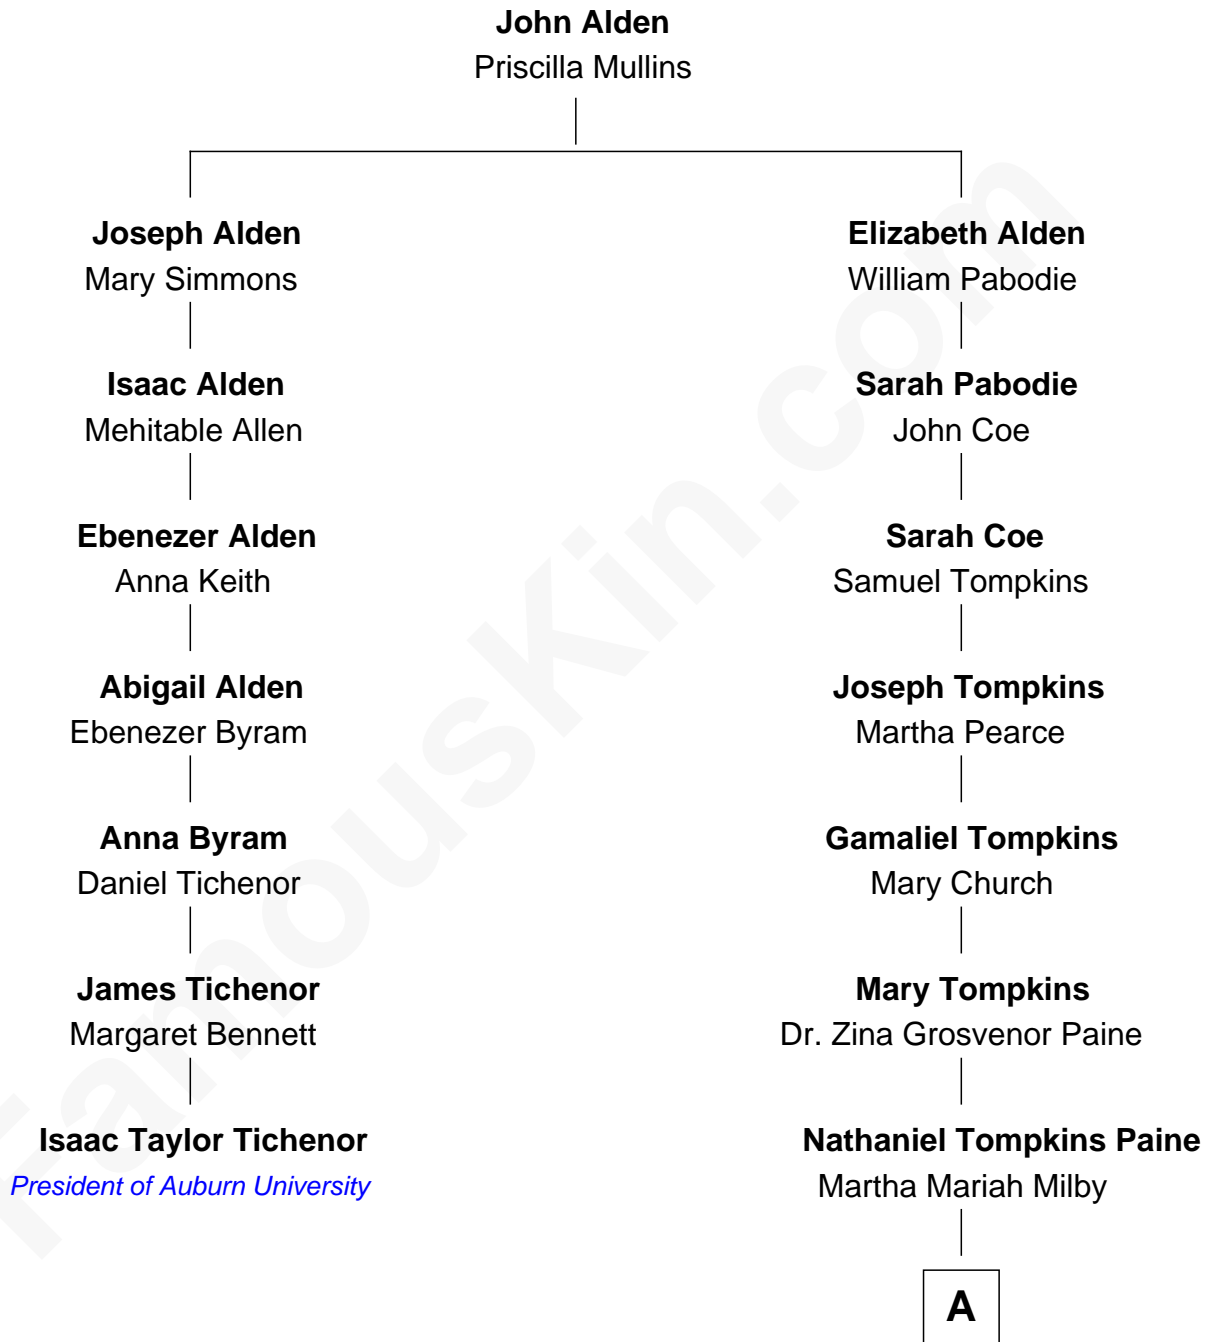

FamousKin.com
Relationship Chart of
Isaac Taylor Tichenor
President of Auburn University

6th cousin 2 times removed of
Charles M. Dale
66th Governor of New Hampshire

A

Maud Paine
Fred Vernon Dale

Charles M. Dale
66th Governor of New Hampshire

FamousKin.com