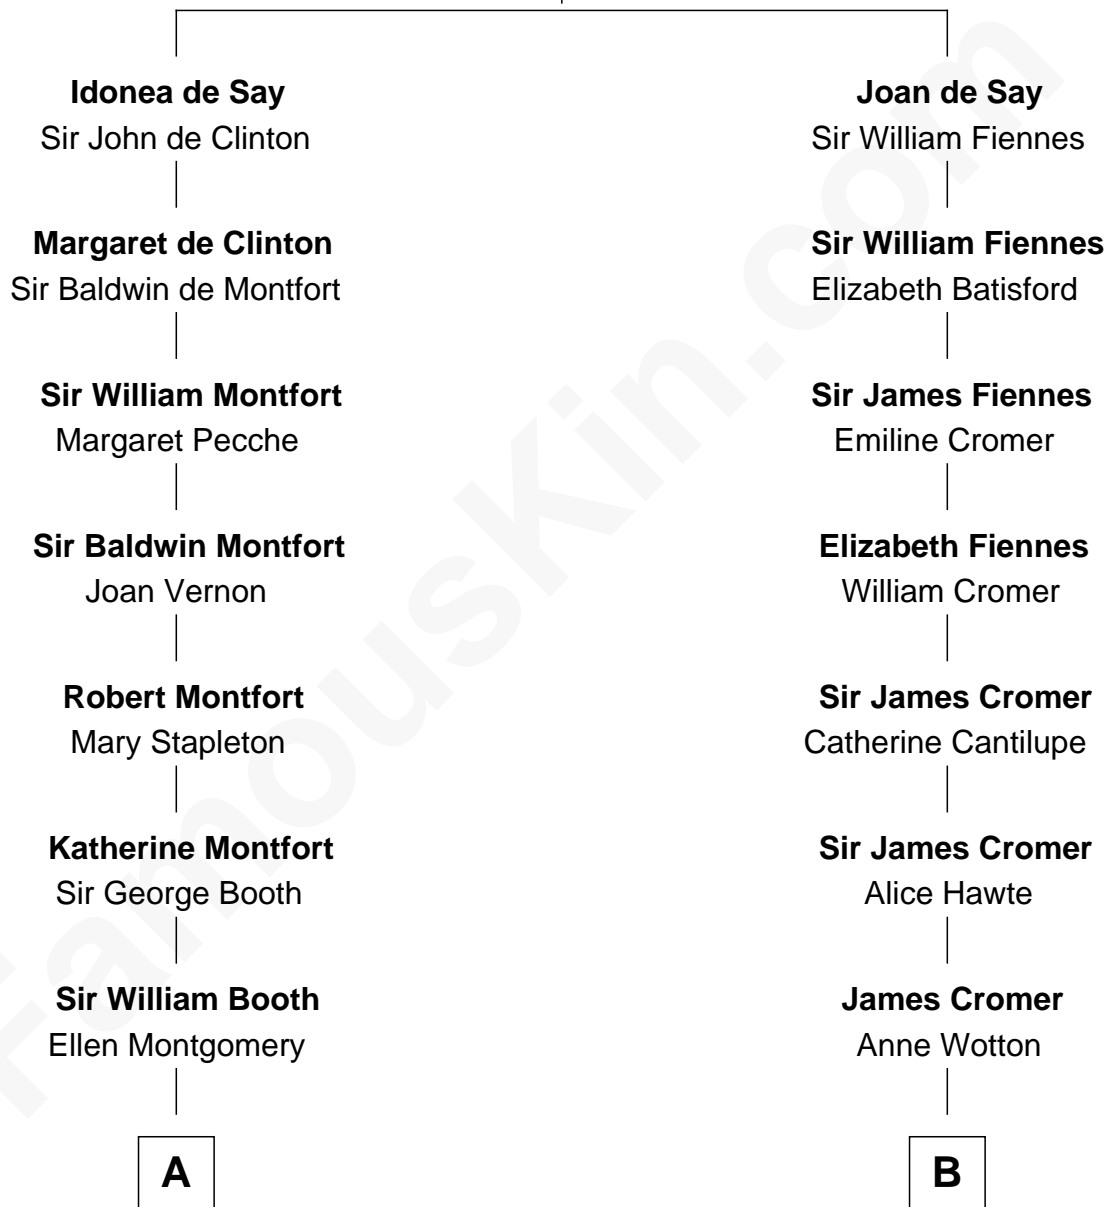

FamousKin.com
Relationship Chart of
Isaac Taylor Tichenor
President of Auburn University

16th cousin 4 times removed of
George H. W. Bush
41st U.S. President

Sir Geoffrey de Say
Maud de Beauchamp

C

Harriet Eleanor Fay
Rev. James Smith Bush

Samuel Prescott Bush
Flora Sheldon

Prescott Sheldon Bush
Dorothy Wear Walker

George H. W. Bush
41st U.S. President

FamousKin.com