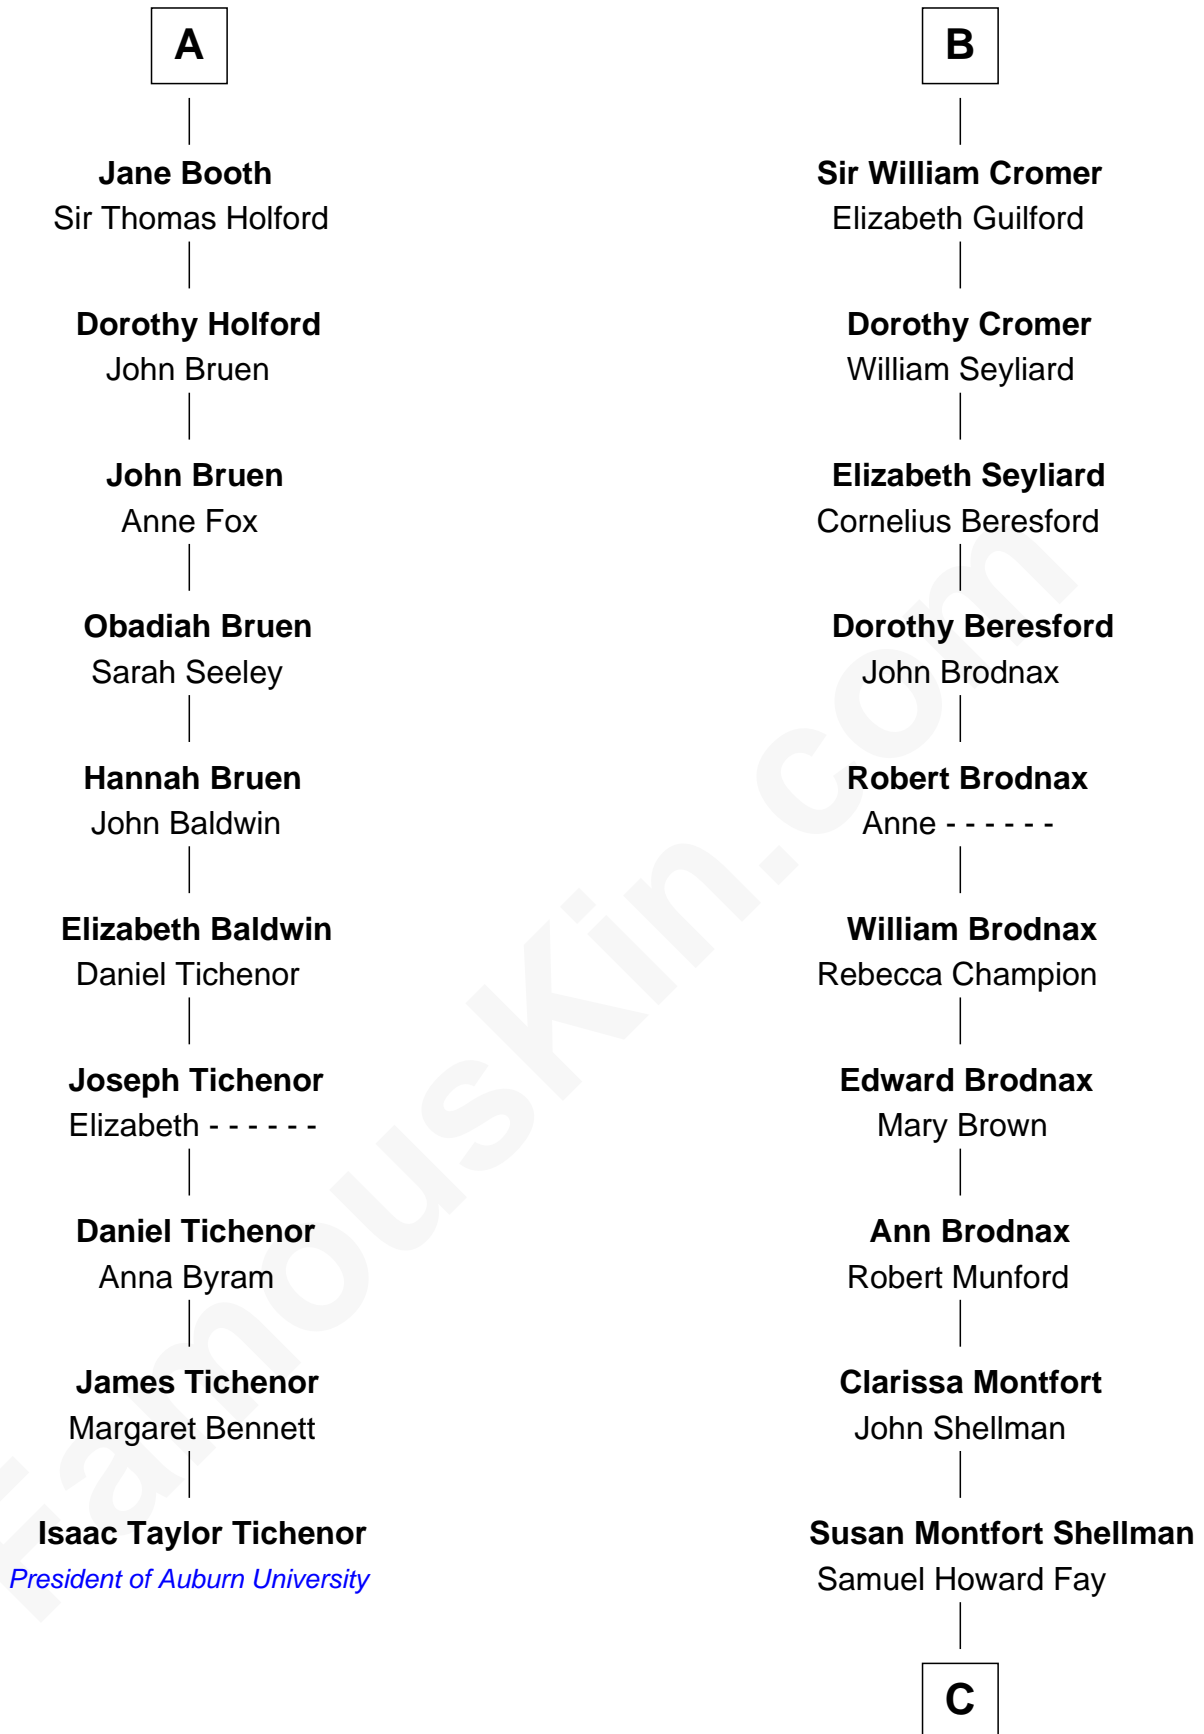

FamousKin.com
Relationship Chart of
Isaac Taylor Tichenor
President of Auburn University

16th cousin 4 times removed of
George H. W. Bush
41st U.S. President

Sir Geoffrey de Say
Maud de Beauchamp

C

Harriet Eleanor Fay
Rev. James Smith Bush

Samuel Prescott Bush
Flora Sheldon

Prescott Sheldon Bush
Dorothy Wear Walker

George H. W. Bush
41st U.S. President

FamousKin.com