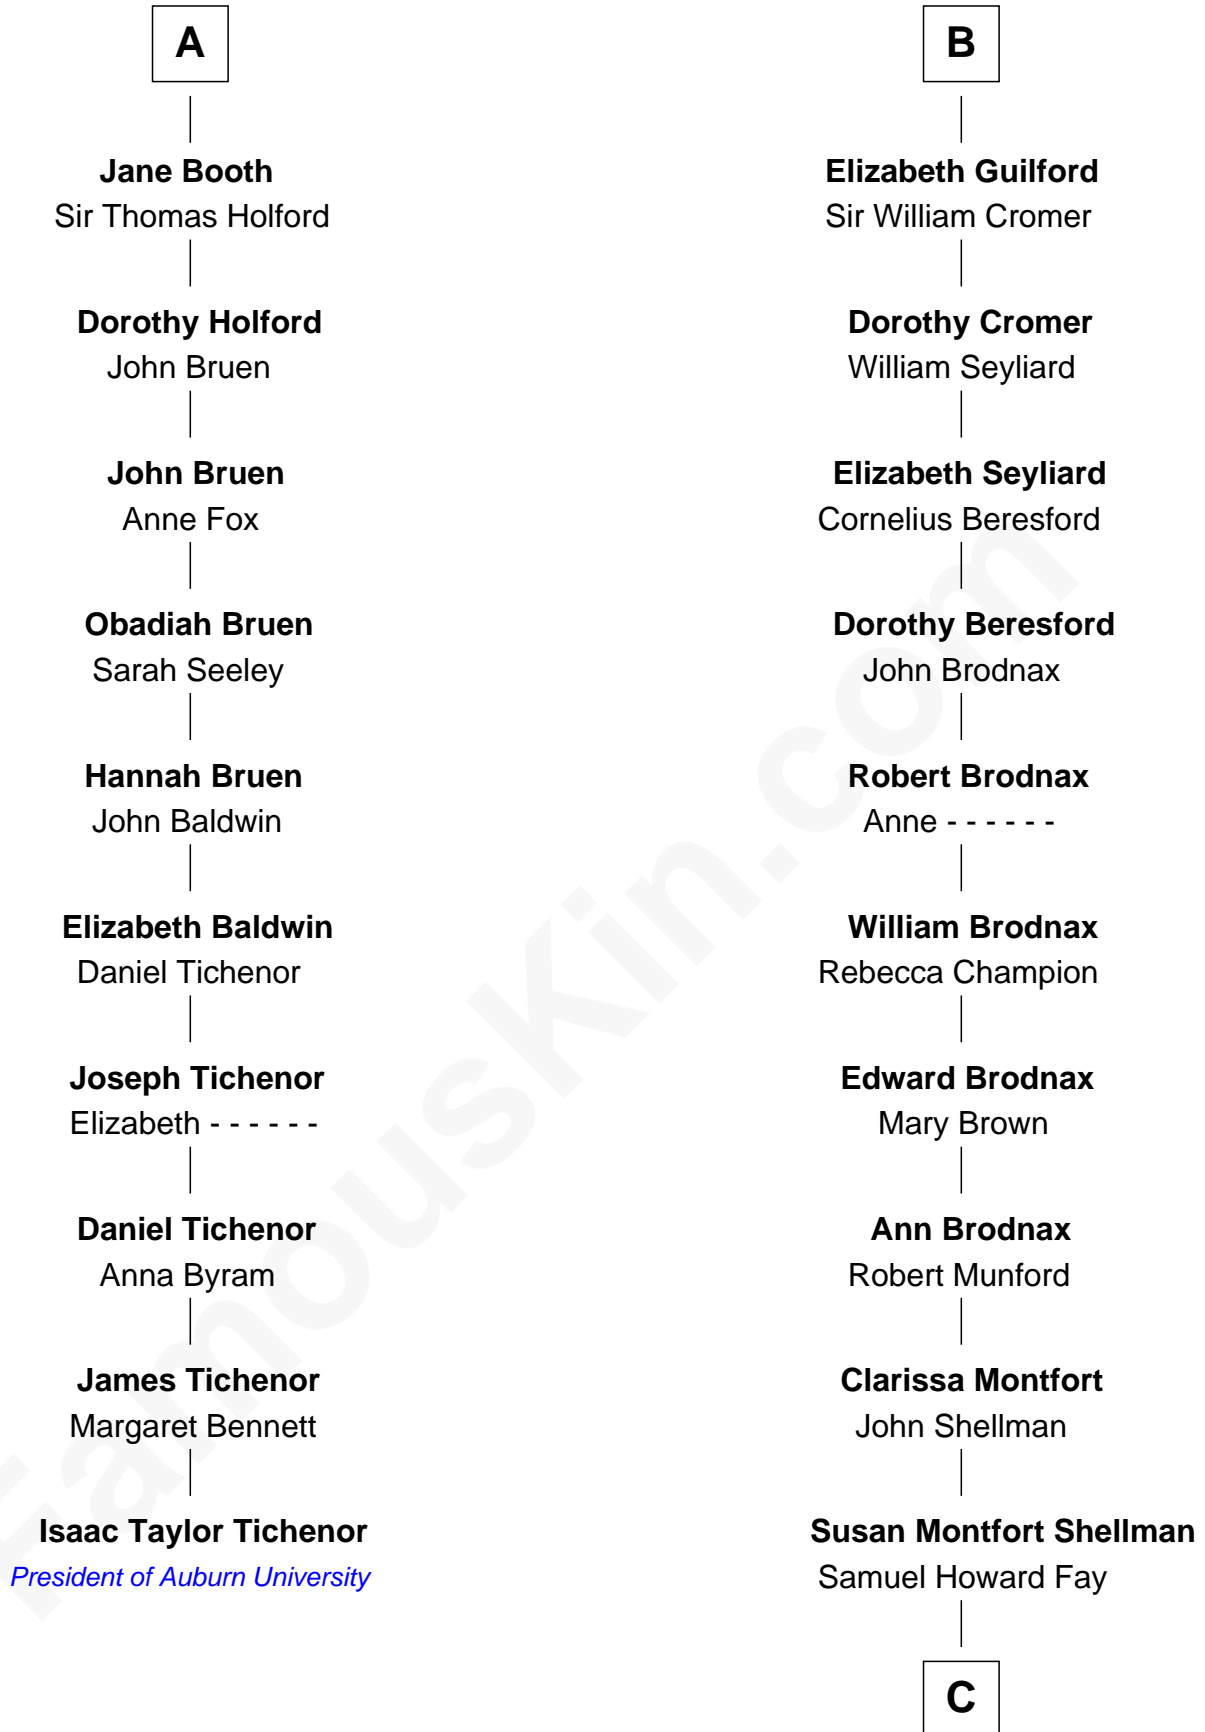

FamousKin.com
Relationship Chart of
Isaac Taylor Tichenor
President of Auburn University

16th cousin 4 times removed of

George H. W. Bush
41st U.S. President

Sir Robert de Holland
 Maude la Zouche

C

Harriet Eleanor Fay
Rev. James Smith Bush

Samuel Prescott Bush
Flora Sheldon

Prescott Sheldon Bush
Dorothy Wear Walker

George H. W. Bush
41st U.S. President

FamousKin.com