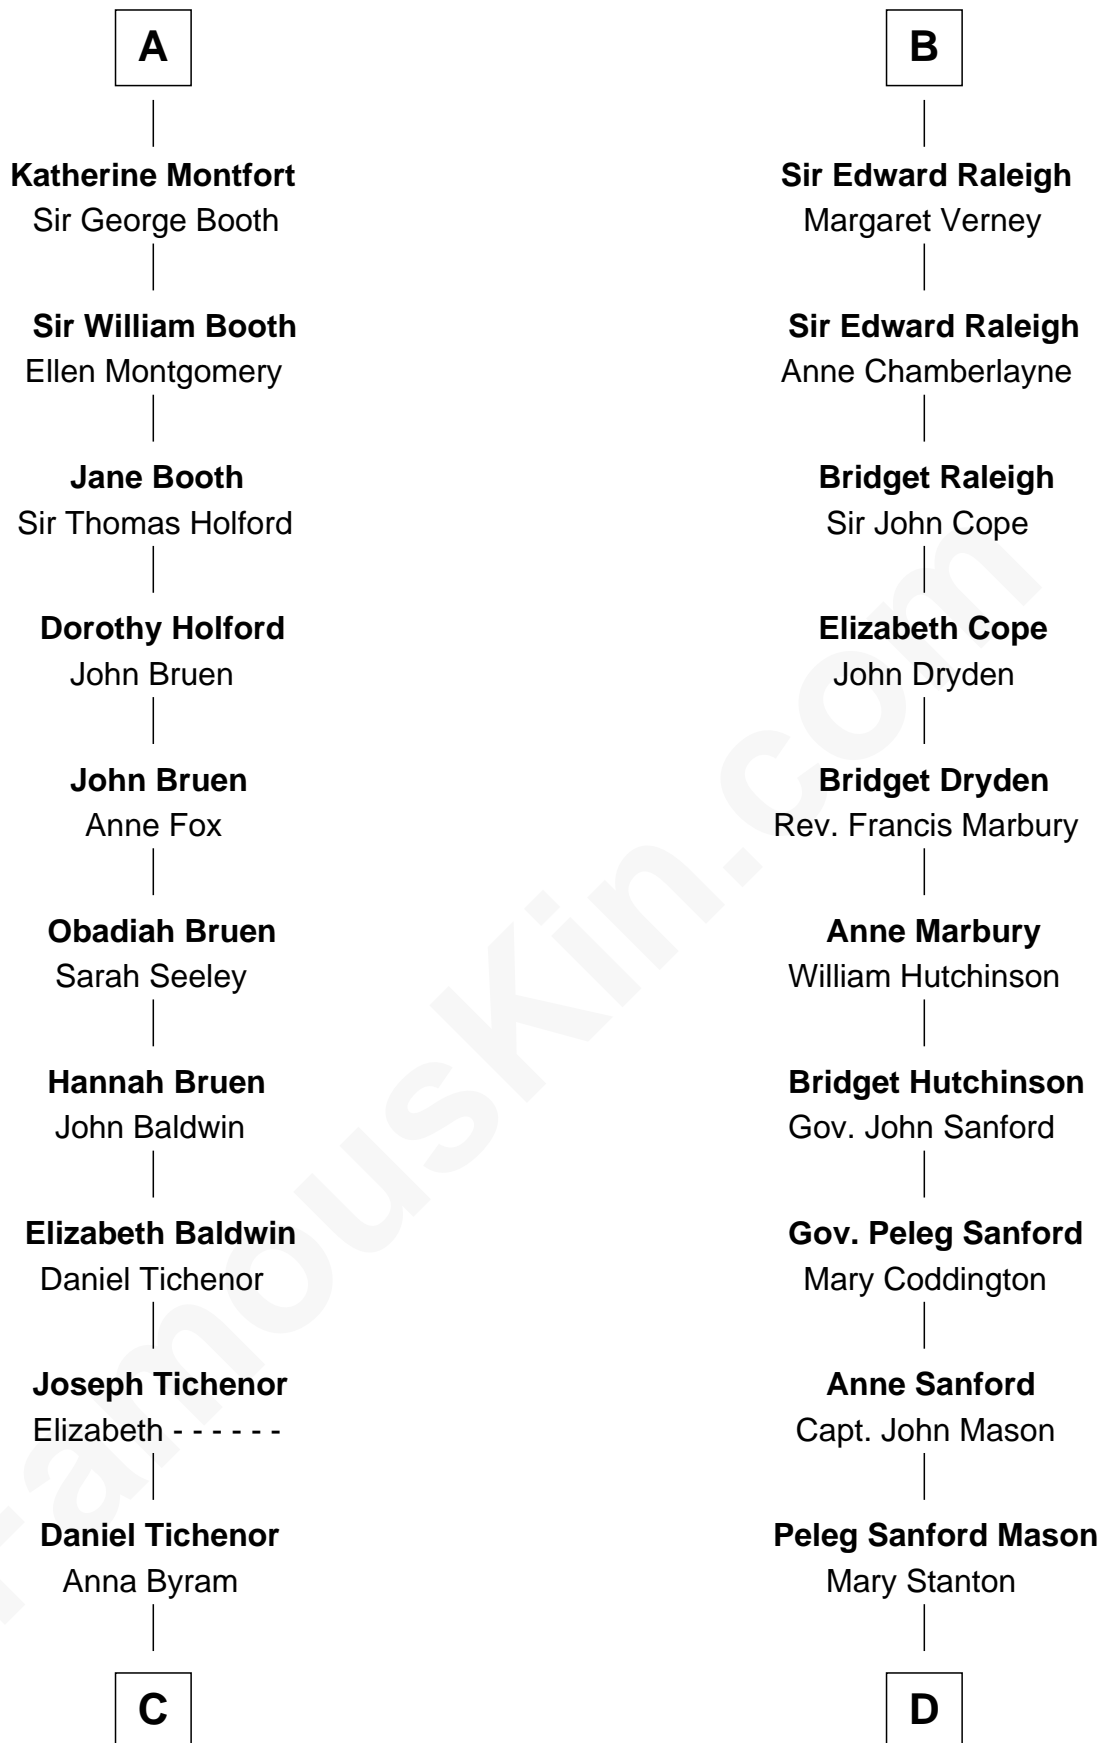

FamousKin.com

Relationship Chart of Isaac Taylor Tichenor

President of Auburn University

18th cousin 1 time removed of

Lucretia (Rudolph) Garfield

First Lady of President James Garfield

C

James Tichenor
Margaret Bennett

Isaac Taylor Tichenor
President of Auburn University

D

Elijah Mason
Lucretia Greene

Arabella Greene Mason
Zebulon Rudolph

Lucretia (Rudolph) Garfield
First Lady of James Garfield

FamousKin.com