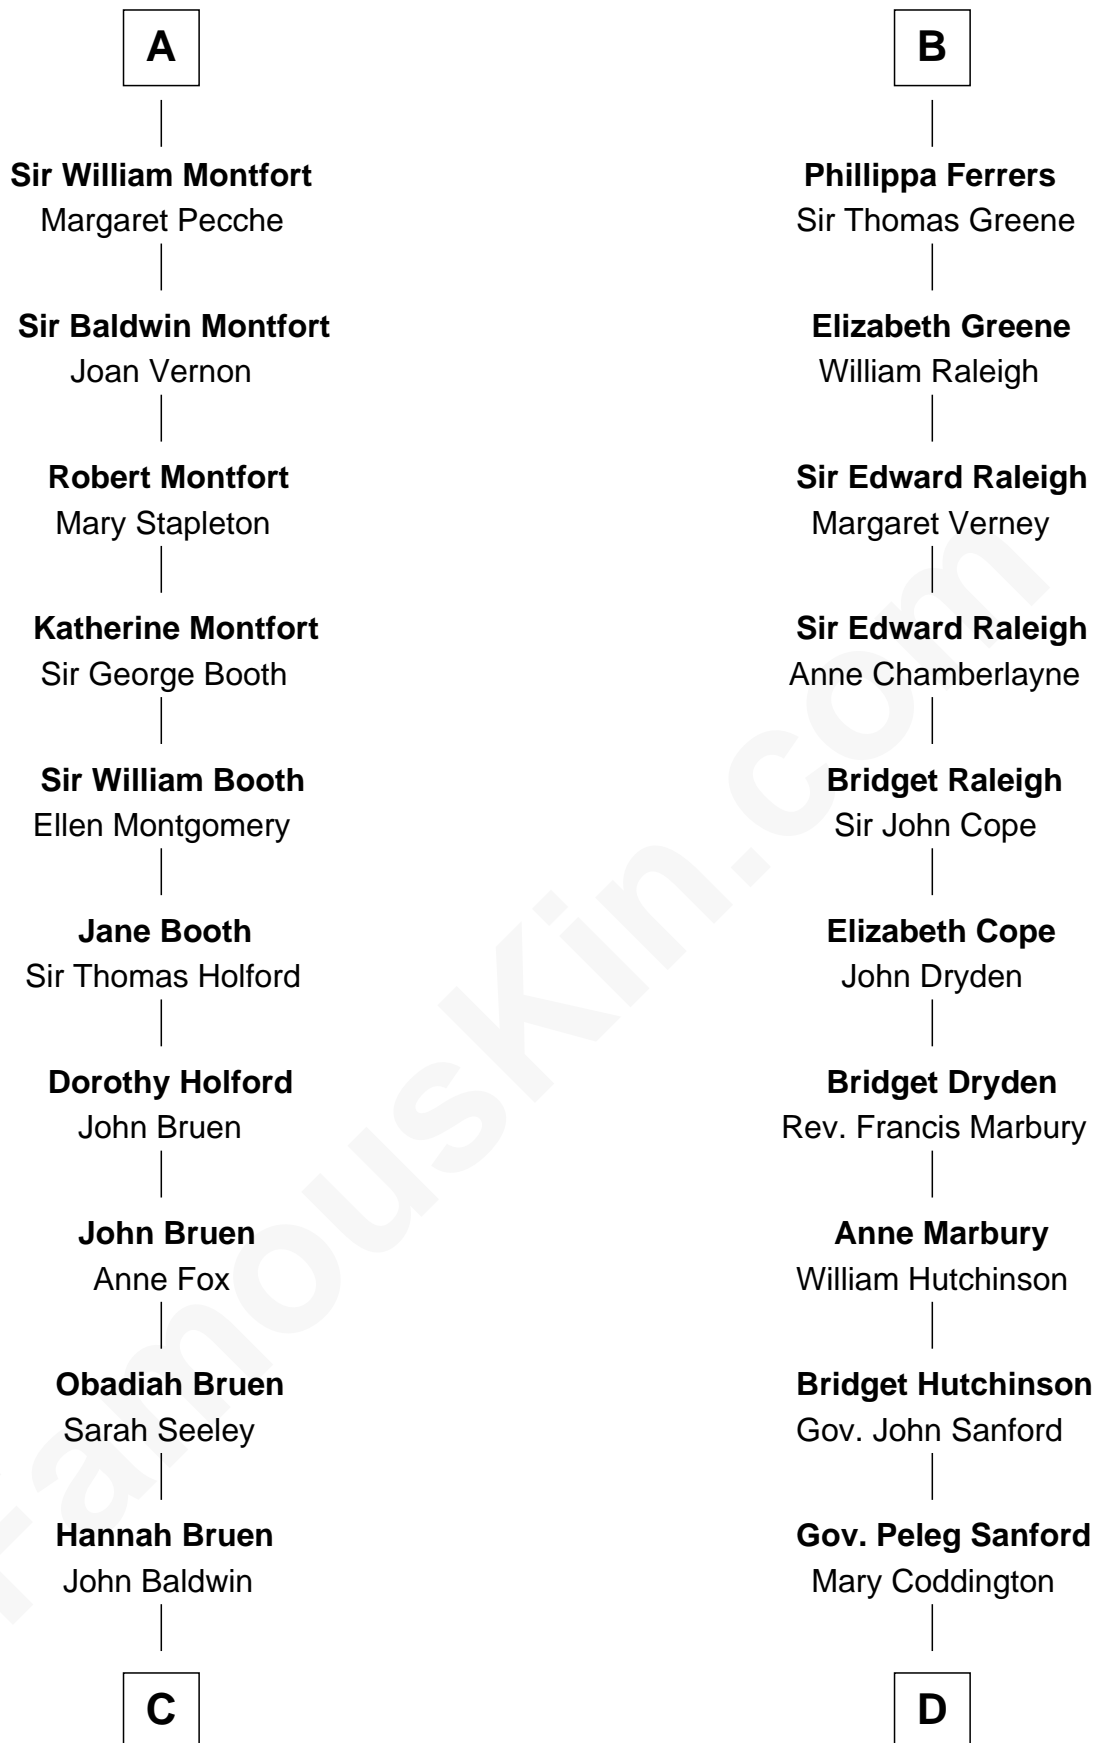

FamousKin.com
Relationship Chart of
Isaac Taylor Tichenor
President of Auburn University

21st cousin of
Lucretia (Rudolph) Garfield
First Lady of President James Garfield

C

Elizabeth Baldwin

Daniel Tichenor

Joseph Tichenor

Elizabeth - - - - -

Daniel Tichenor

Anna Byram

James Tichenor

Margaret Bennett

Isaac Taylor Tichenor

President of Auburn University