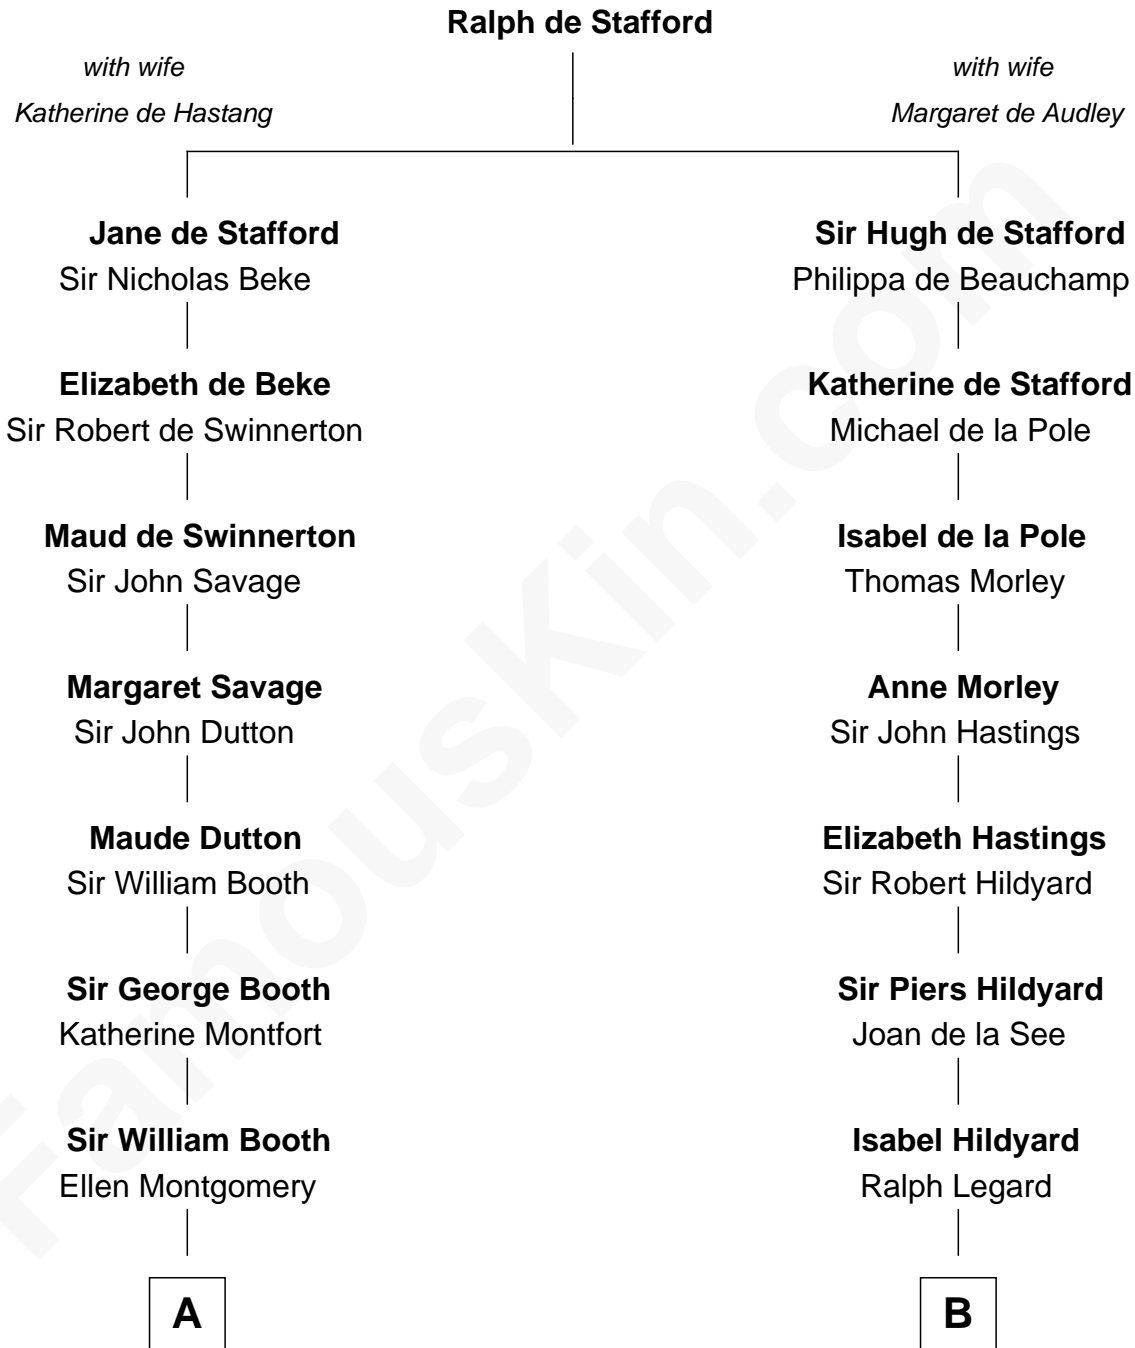

FamousKin.com

Relationship Chart of

Isaac Taylor Tichenor

President of Auburn University

16th cousin 3 times removed of

Calvin Coolidge
30th U.S. President

C

Sarah Almeda Brewer
Calvin Galusha Coolidge

Col. John Calvin Coolidge
Victoria Josephine Moor

Calvin Coolidge
30th U.S. President

FamousKin.com