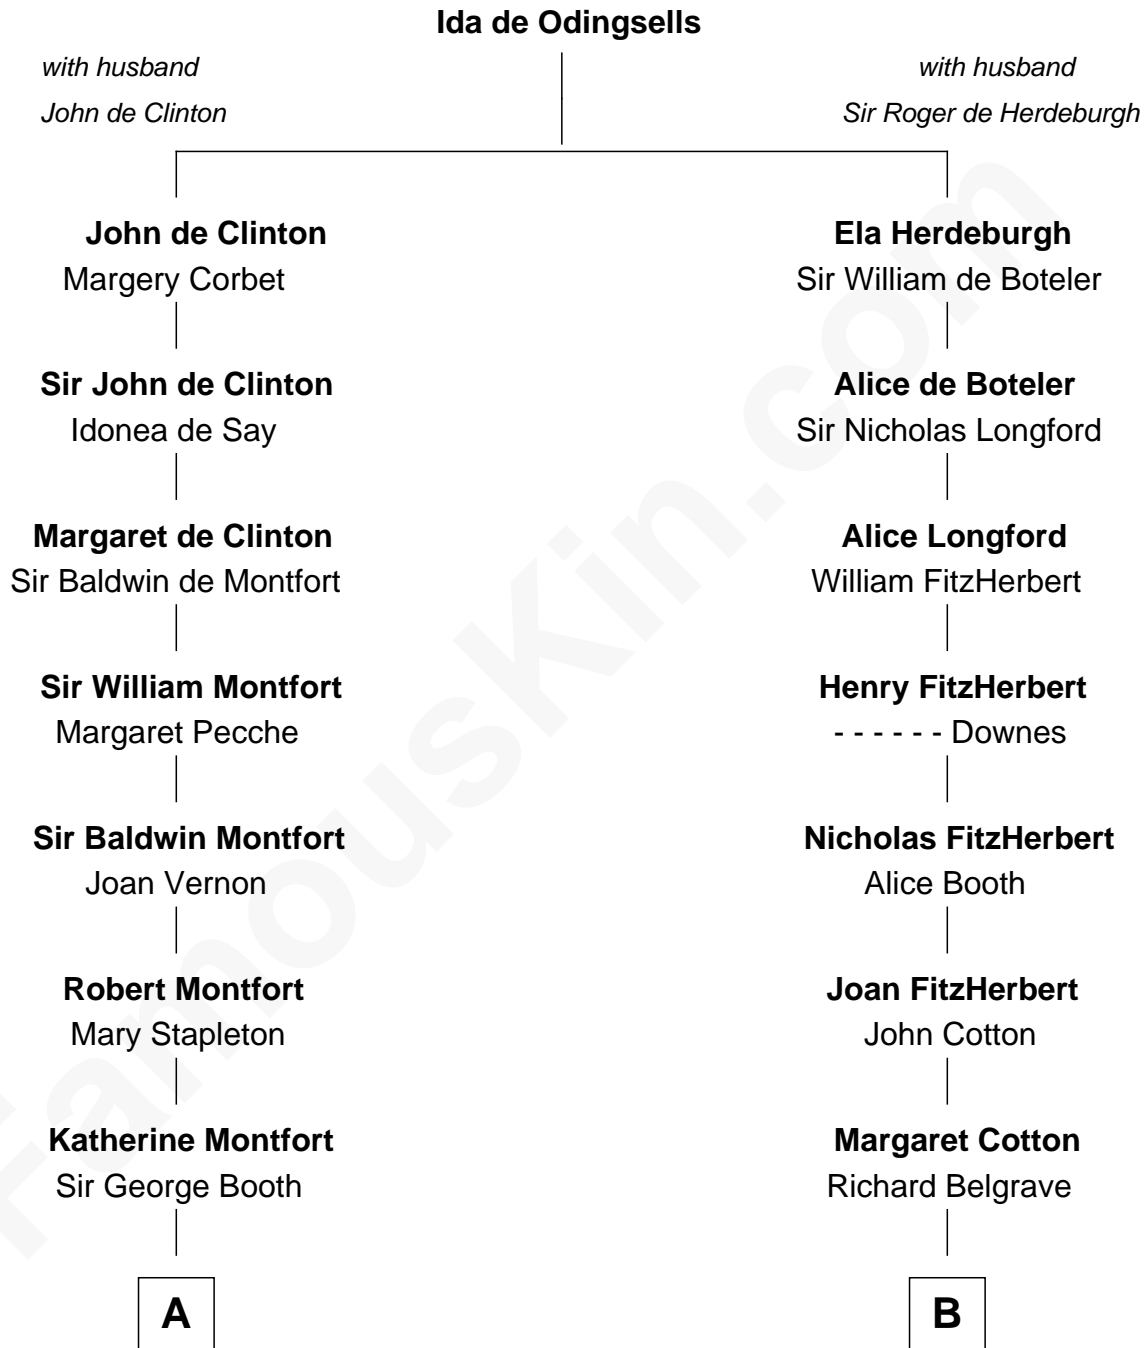

FamousKin.com
Relationship Chart of
Isaac Taylor Tichenor
President of Auburn University

17th cousin 3 times removed of

Calvin Coolidge
30th U.S. President

C

—
Mary Davis

John Dunlap Moor

—
Hiram Dunlap Moor

Abigail Pinney Franklin

—
Victoria Josephine Moor

Col. John Calvin Coolidge

—
Calvin Coolidge

30th U.S. President

FamousKin.com