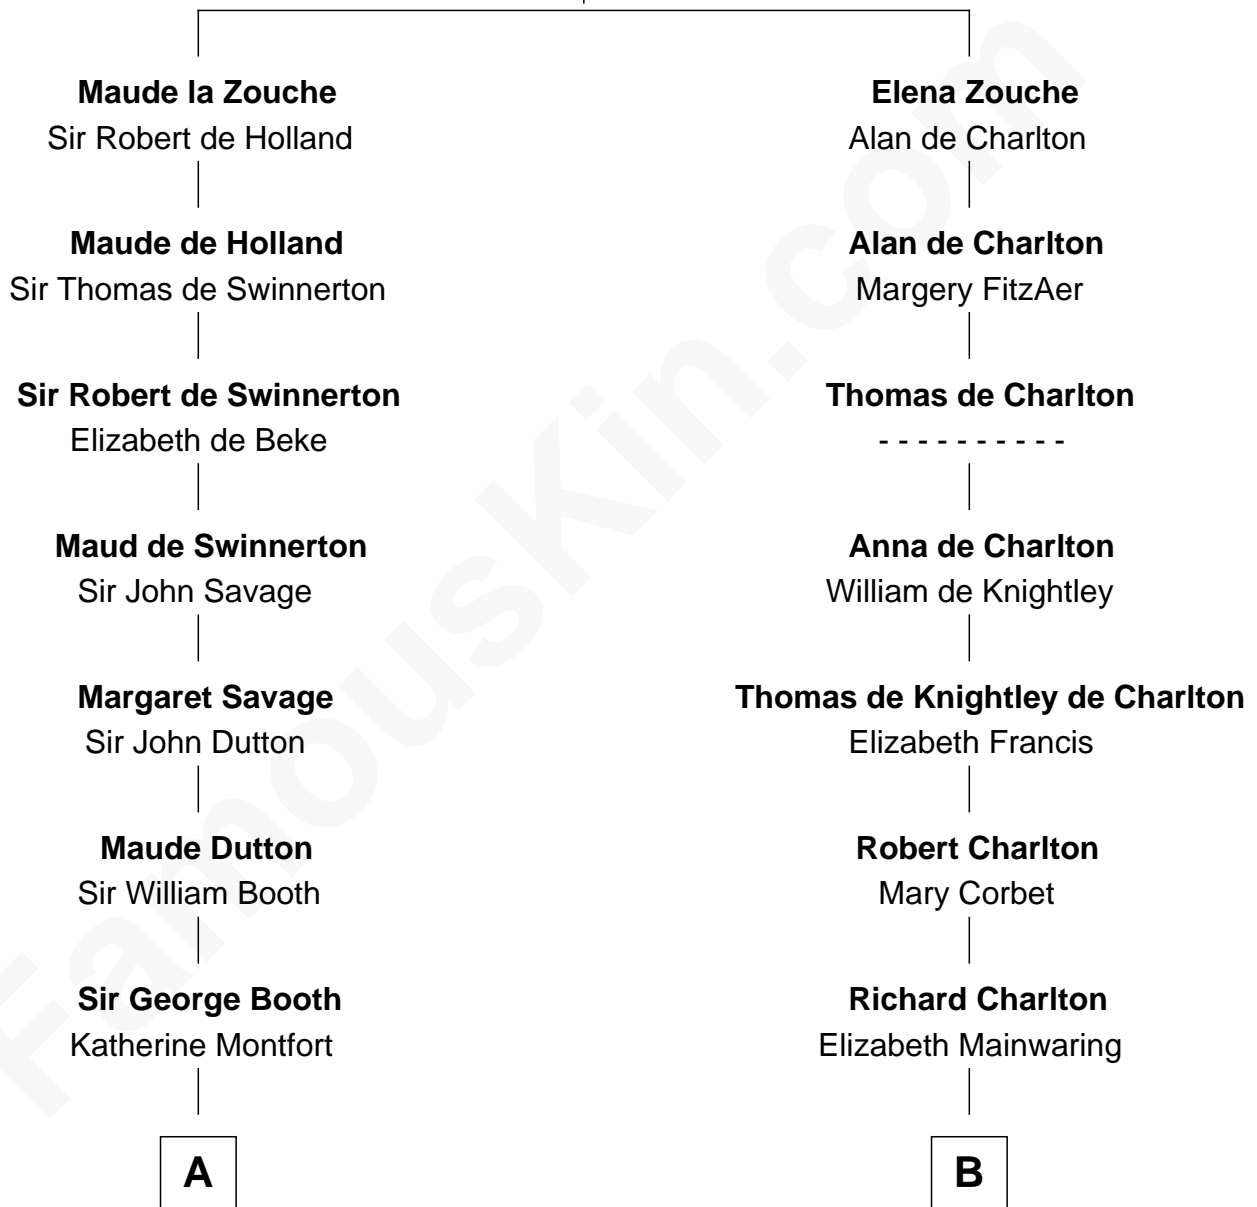

FamousKin.com
Relationship Chart of
Isaac Taylor Tichenor
President of Auburn University

17th cousin 3 times removed of

Calvin Coolidge
30th U.S. President

Sir Alan la Zouche
 Eleanor de Segrave

C

—
Mary Davis

John Dunlap Moor

—
Hiram Dunlap Moor

Abigail Pinney Franklin

—
Victoria Josephine Moor

Col. John Calvin Coolidge

—
Calvin Coolidge

30th U.S. President

FamousKin.com