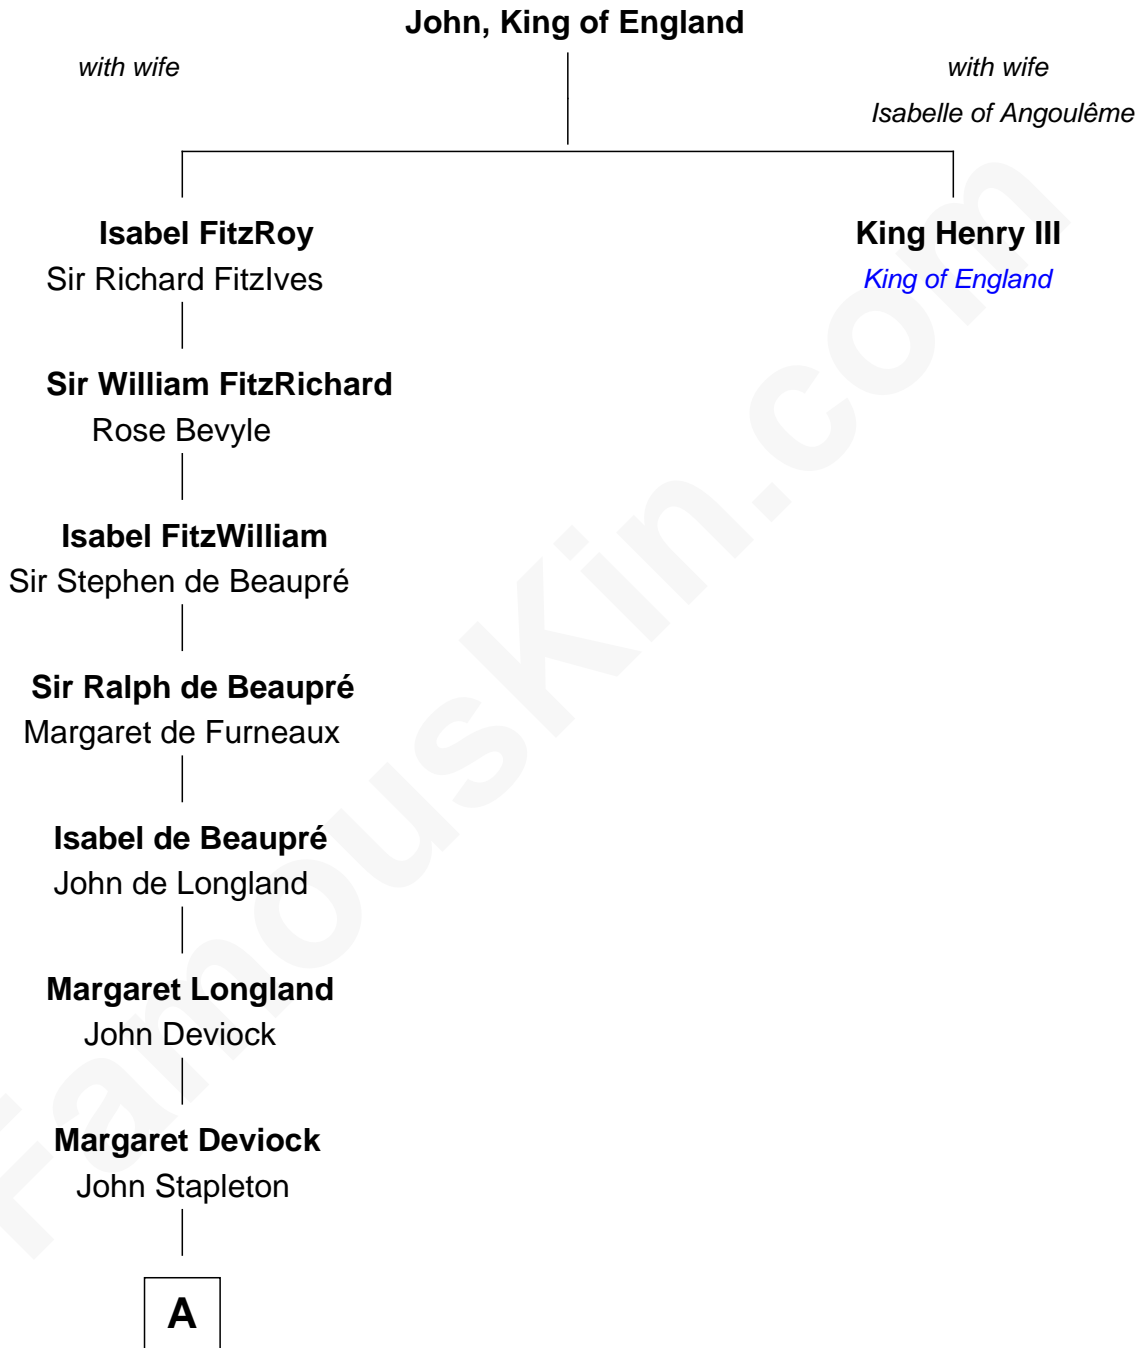

FamousKin.com

Relationship Chart of

Isaac Taylor Tichenor

President of Auburn University

18th great-grandnephew of

King Henry III

King of England

B

Joseph Tichenor

Elizabeth - - - - -

Daniel Tichenor

Anna Byram

James Tichenor

Margaret Bennett

Isaac Taylor Tichenor

President of Auburn University