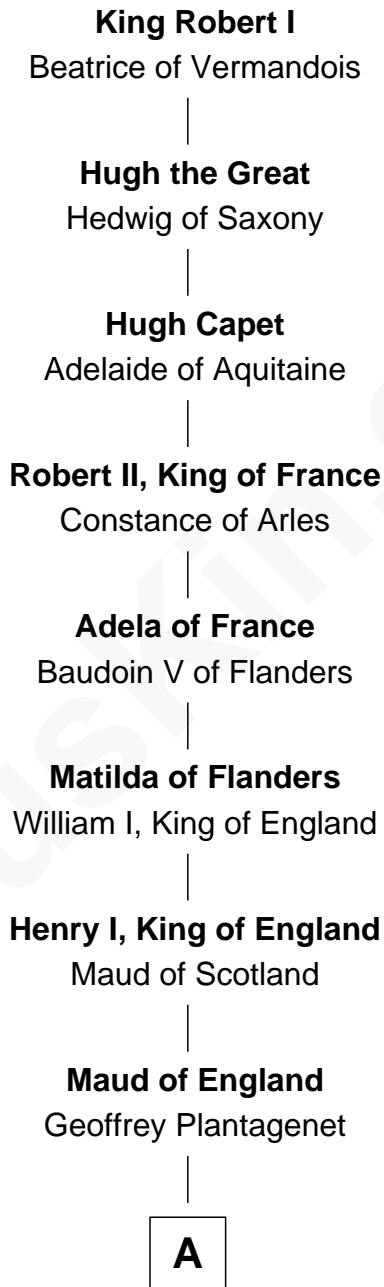

# FamousKin.com Relationship Chart of

**Isaac Taylor Tichenor**

*President of Auburn University*

28th Great-grandson of

**King Robert I**

*King of France*

**A**

**Henry II, King of England**

Ida de Tony

**Sir William Longespee**

Ela of Salisbury

**Stephen Longespee**

Emmeline de Ridelisford

**Ela Longespee**

Sir Roger la Zouche

**Sir Alan la Zouche**

Eleanor de Segrave

**Maude la Zouche**

Sir Robert de Holland

**Maude de Holland**

Sir Thomas de Swinnerton

**Sir Robert de Swinnerton**

Elizabeth de Beke

**Maud de Swinnerton**