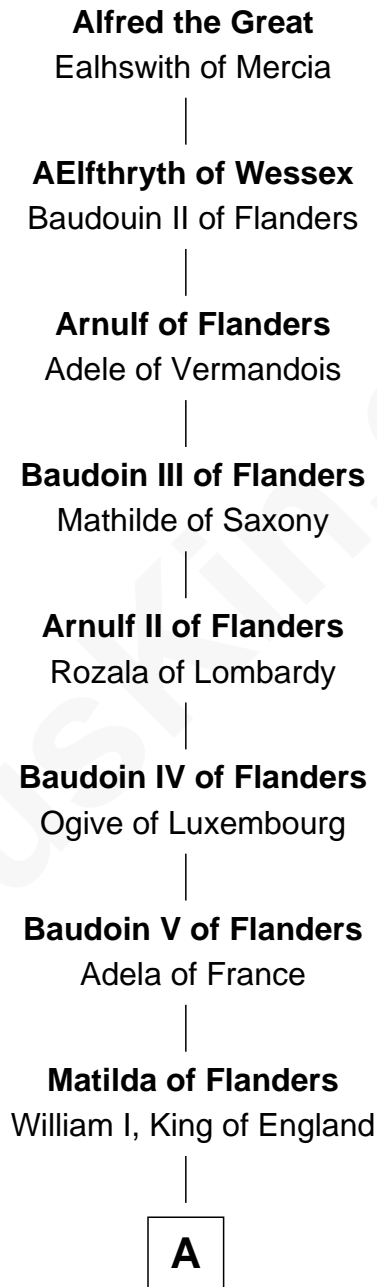

# FamousKin.com Relationship Chart of

**Isaac Taylor Tichenor**

*President of Auburn University*

**30th Great-grandson of**

**Alfred the Great**

*King of the Anglo-Saxons*

**A**

**Henry I, King of England**

Maud of Scotland

**Maud of England**

Geoffrey Plantagenet

**Henry II, King of England**

Ida de Tony

**Sir William Longespee**

Ela of Salisbury

**Stephen Longespee**

Emmeline de Ridelisford

**Ela Longespee**

Sir Roger la Zouche

**Sir Alan la Zouche**

Eleanor de Segrave

**Maude la Zouche**

Sir Robert de Holland

**Maude de Holland**