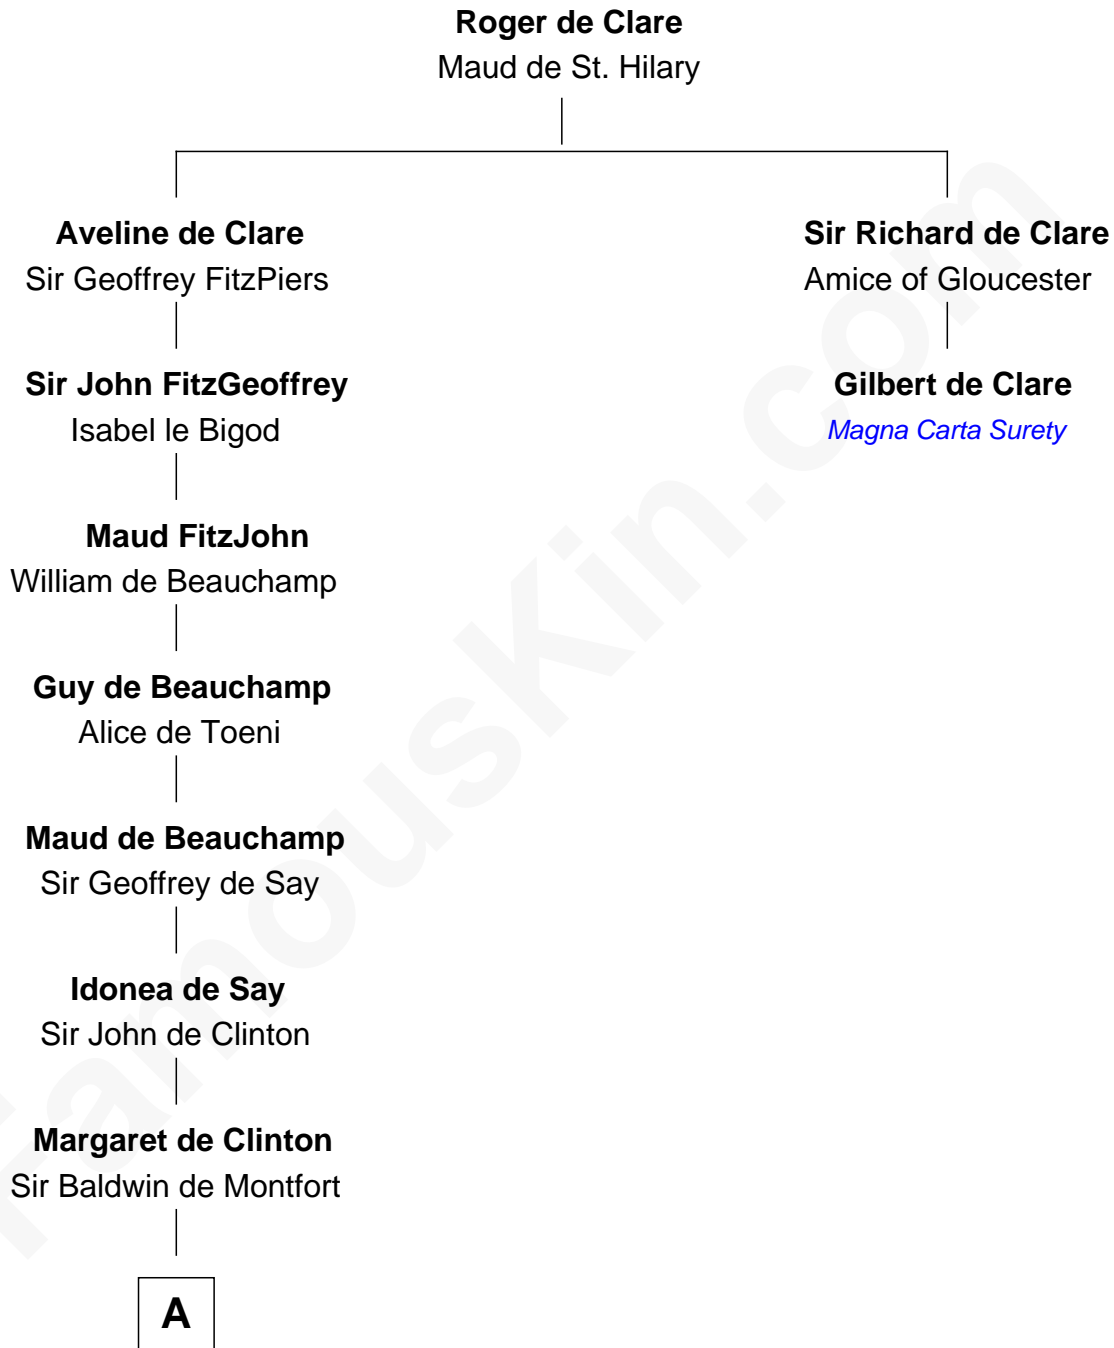

FamousKin.com Relationship Chart of

Isaac Taylor Tichenor

President of Auburn University

1st cousin 20 times removed of

Gilbert de Clare

Magna Carta Surety

A

Sir William Montfort

Margaret Pecche

Sir Baldwin Montfort

Joan Vernon

Robert Montfort

Mary Stapleton

Katherine Montfort

Sir George Booth

Sir William Booth