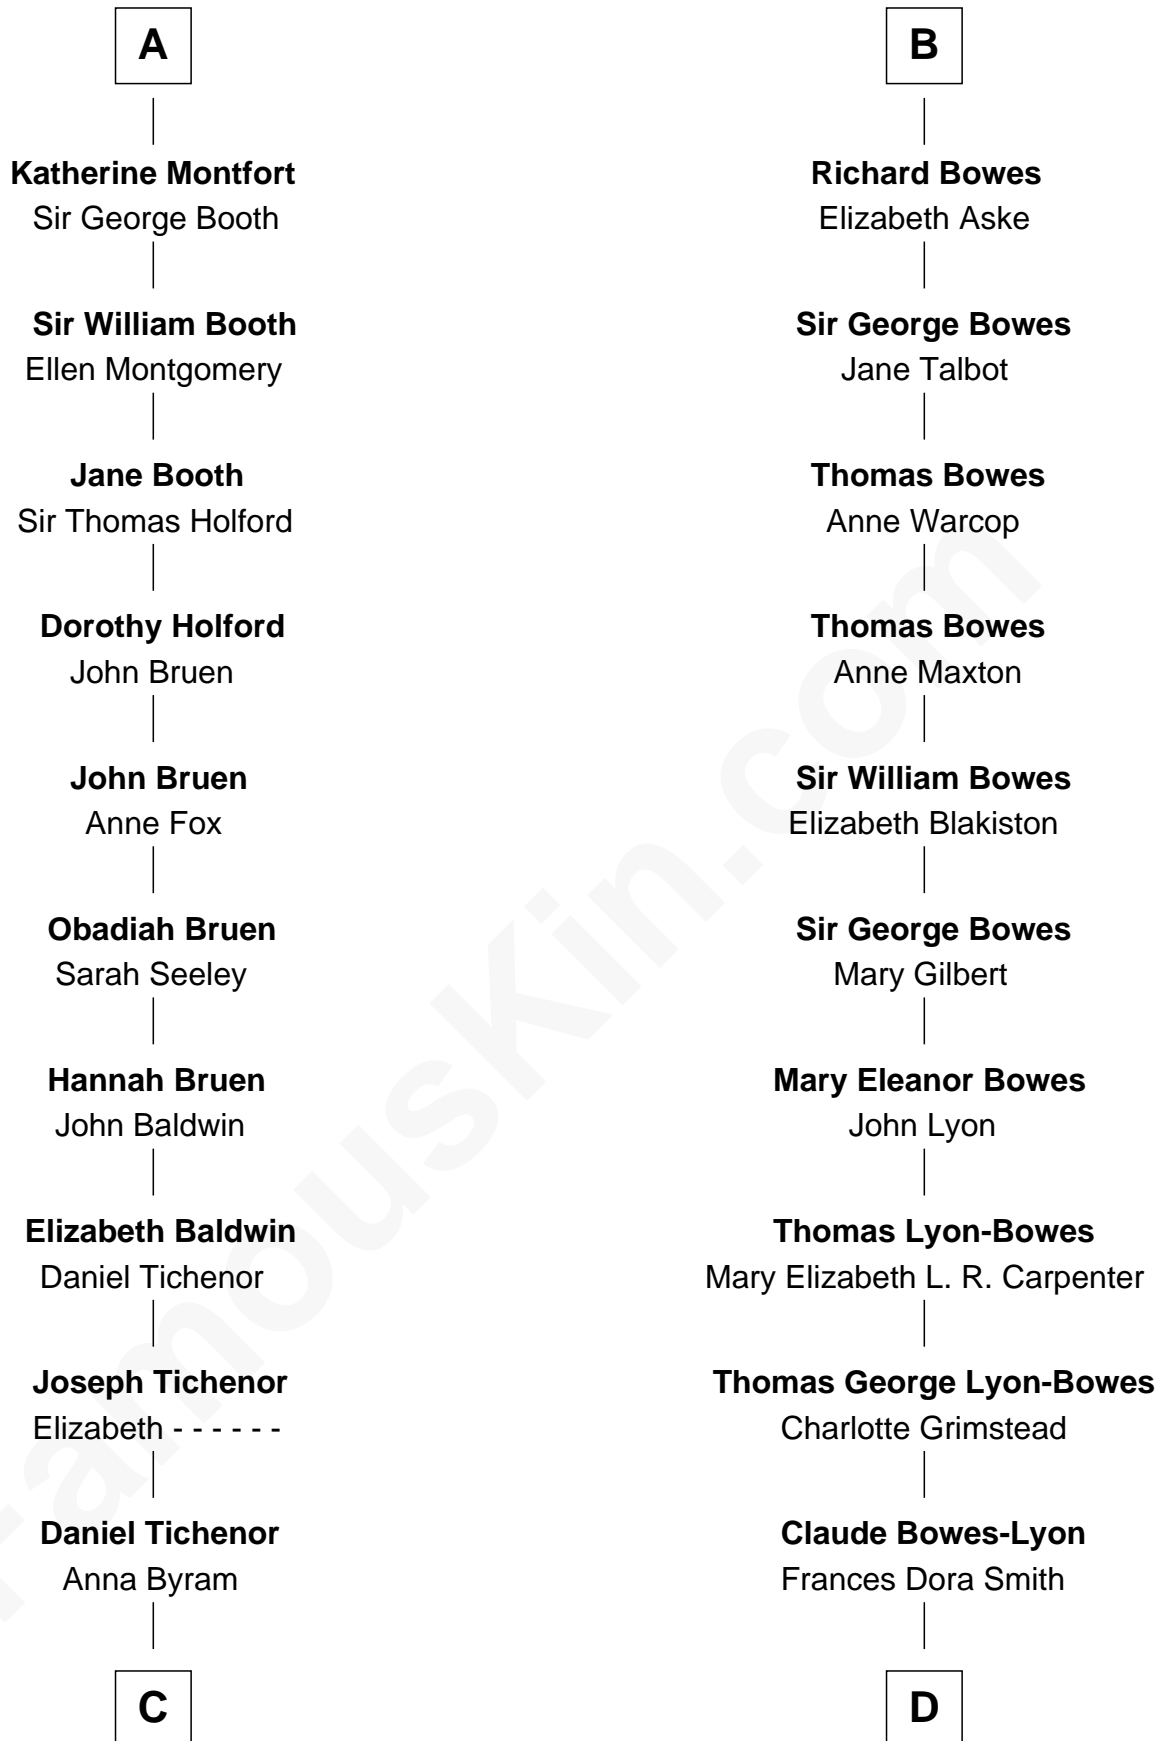

FamousKin.com
Relationship Chart of
Isaac Taylor Tichenor
President of Auburn University

18th cousin 2 times removed of
King Charles III
King of the United Kingdom

C

James Tichenor
Margaret Bennett

Isaac Taylor Tichenor
President of Auburn University

D

Claude George Bowes-Lyon
Cecilia Nina Cavendish-Bentinck

Elizabeth Bowes-Lyon
George VI, King of the United Kingdom

Elizabeth II, Queen of the United Kingdom
Prince Philip of Edinburgh

King Charles III
King of the United Kingdom