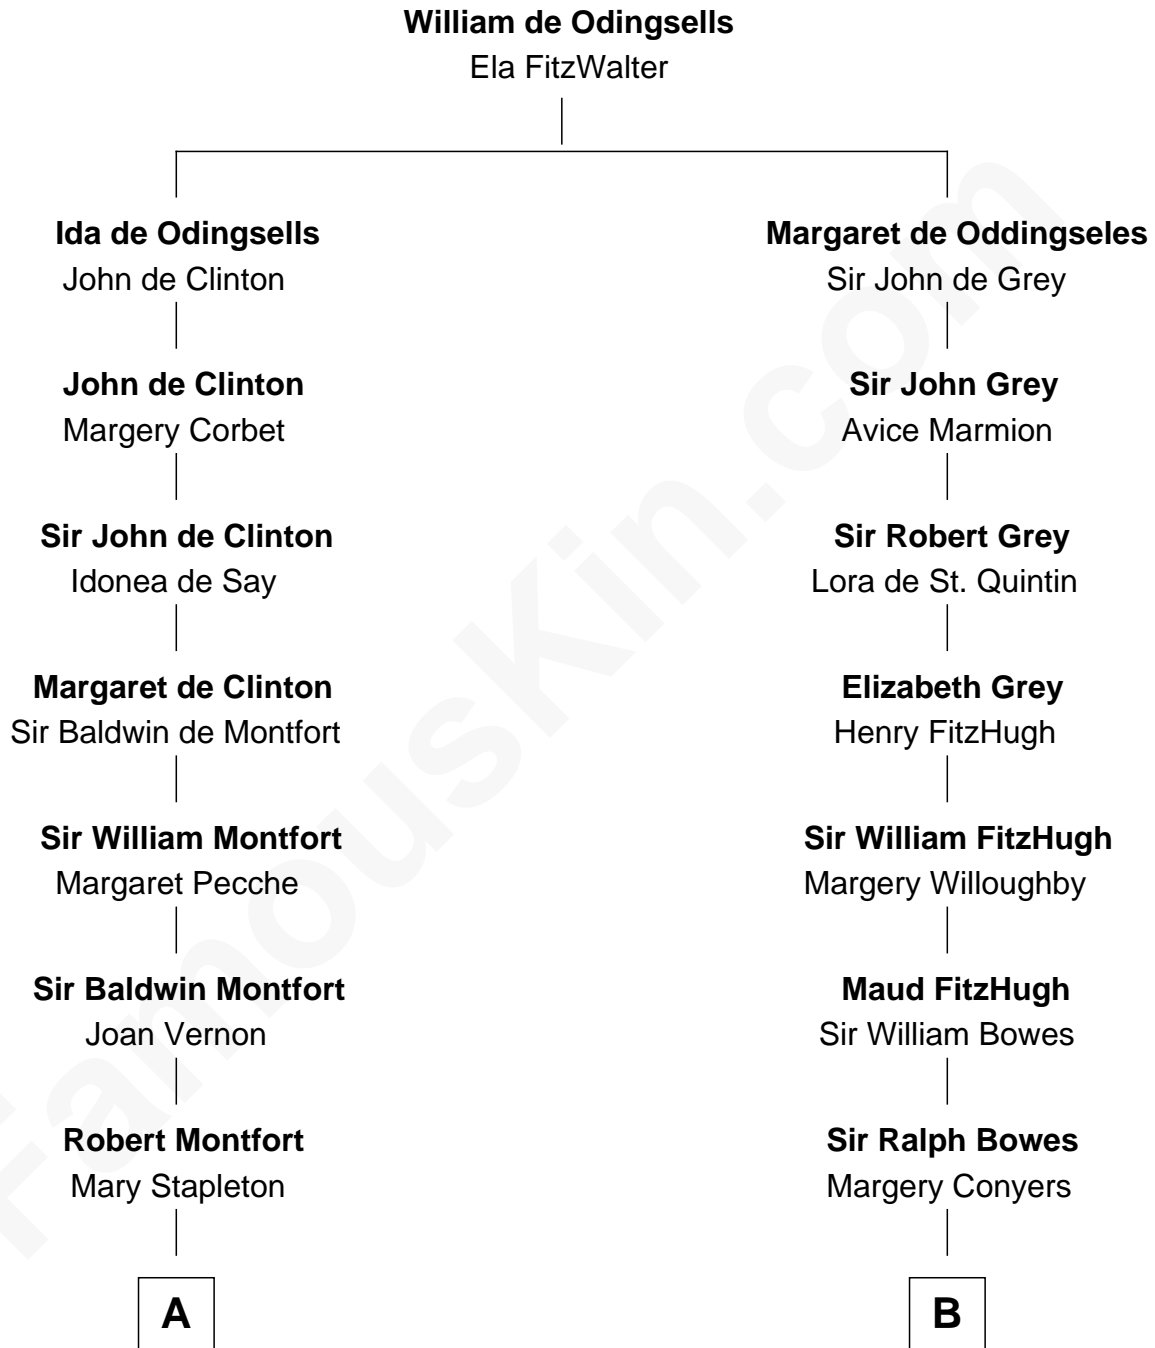

FamousKin.com
Relationship Chart of
Isaac Taylor Tichenor
President of Auburn University

18th cousin 2 times removed of
King Charles III
King of the United Kingdom

C

James Tichenor
Margaret Bennett

Isaac Taylor Tichenor
President of Auburn University

D

Claude George Bowes-Lyon
Cecilia Nina Cavendish-Bentinck

Elizabeth Bowes-Lyon
George VI, King of the United Kingdom

Elizabeth II, Queen of the United Kingdom
Prince Philip of Edinburgh

King Charles III
King of the United Kingdom