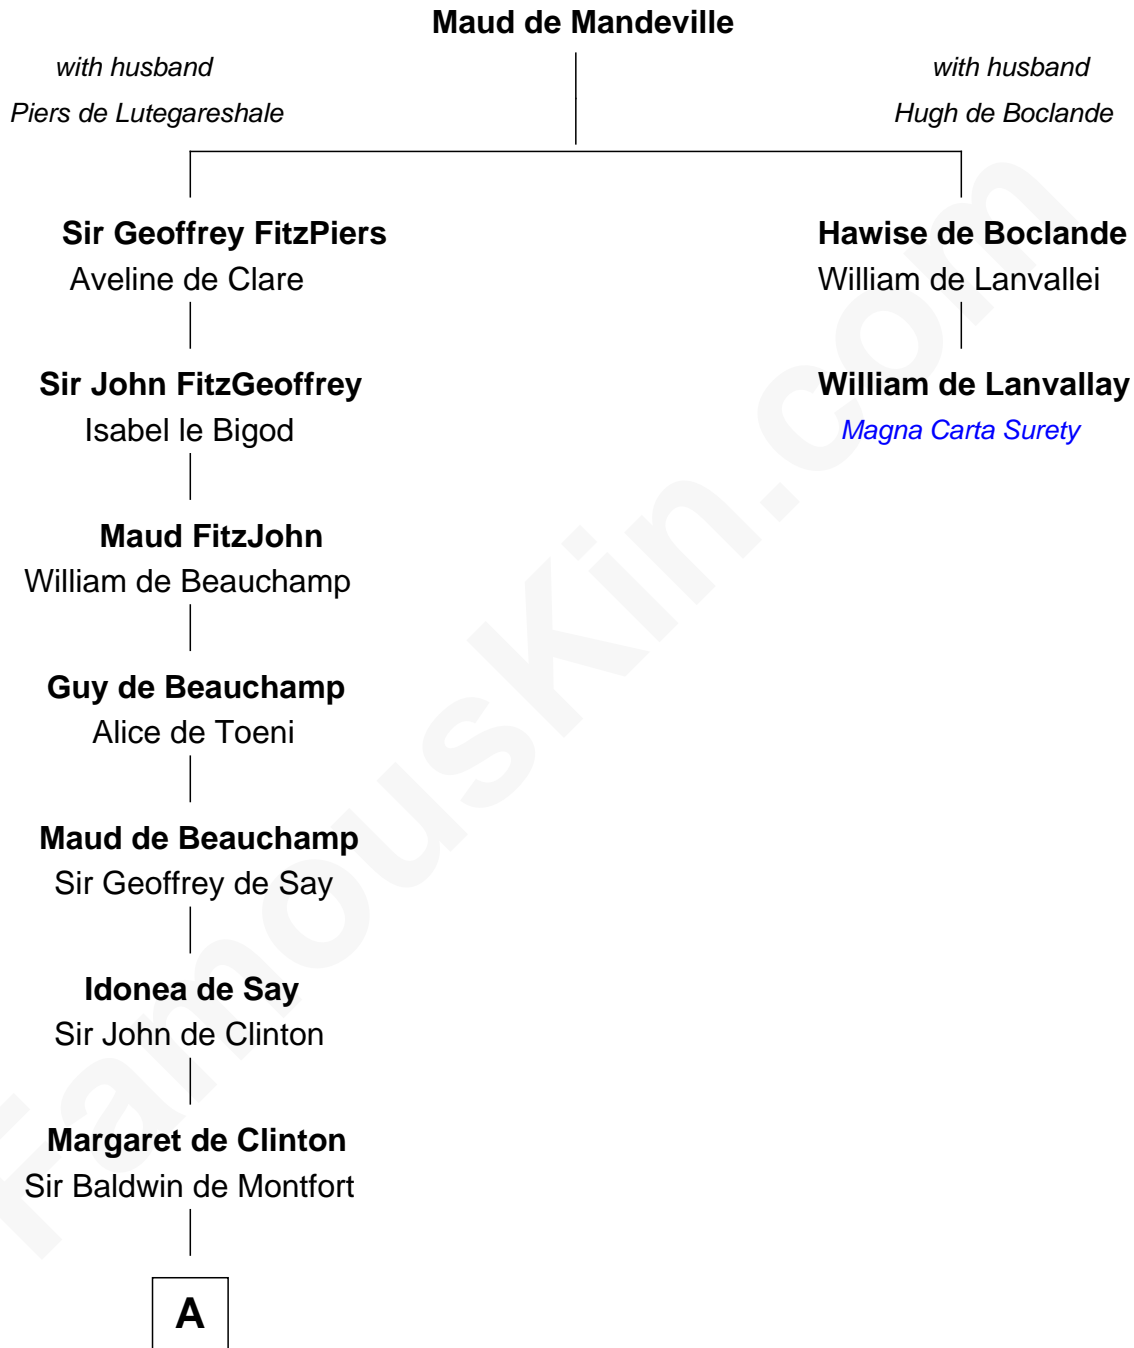

FamousKin.com Relationship Chart of

Isaac Taylor Tichenor

President of Auburn University

1st cousin 20 times removed of

William de Lanvallay

Magna Carta Surety

A

Sir William Montfort

Margaret Pecche

Sir Baldwin Montfort

Joan Vernon

Robert Montfort

Mary Stapleton

Katherine Montfort

Sir George Booth

Sir William Booth

Ellen Montgomery

Jane Booth

Sir Thomas Holford

Dorothy Holford

John Bruen

John Bruen

Anne Fox

Obadiah Bruen