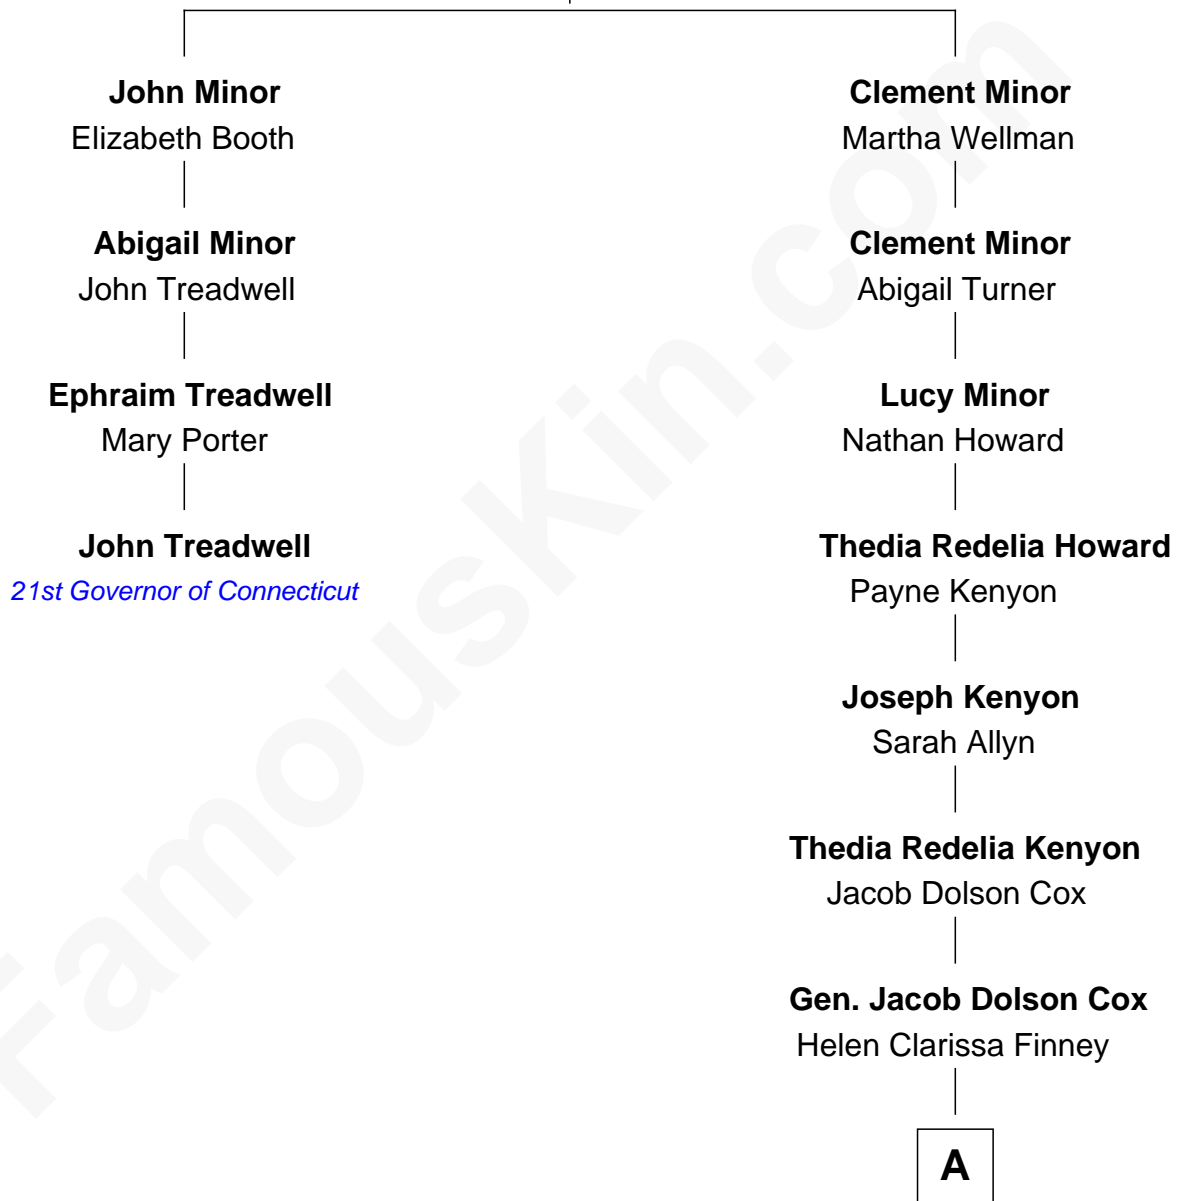

FamousKin.com Relationship Chart of

John Treadwell

21st Governor of Connecticut

3rd cousin 5 times removed of

Allyn Cox

Muralist

Thomas Minor

Grace Palmer

A

Kenyon Cox
Louise Howland King

Allyn Cox
Muralist

FamousKin.com