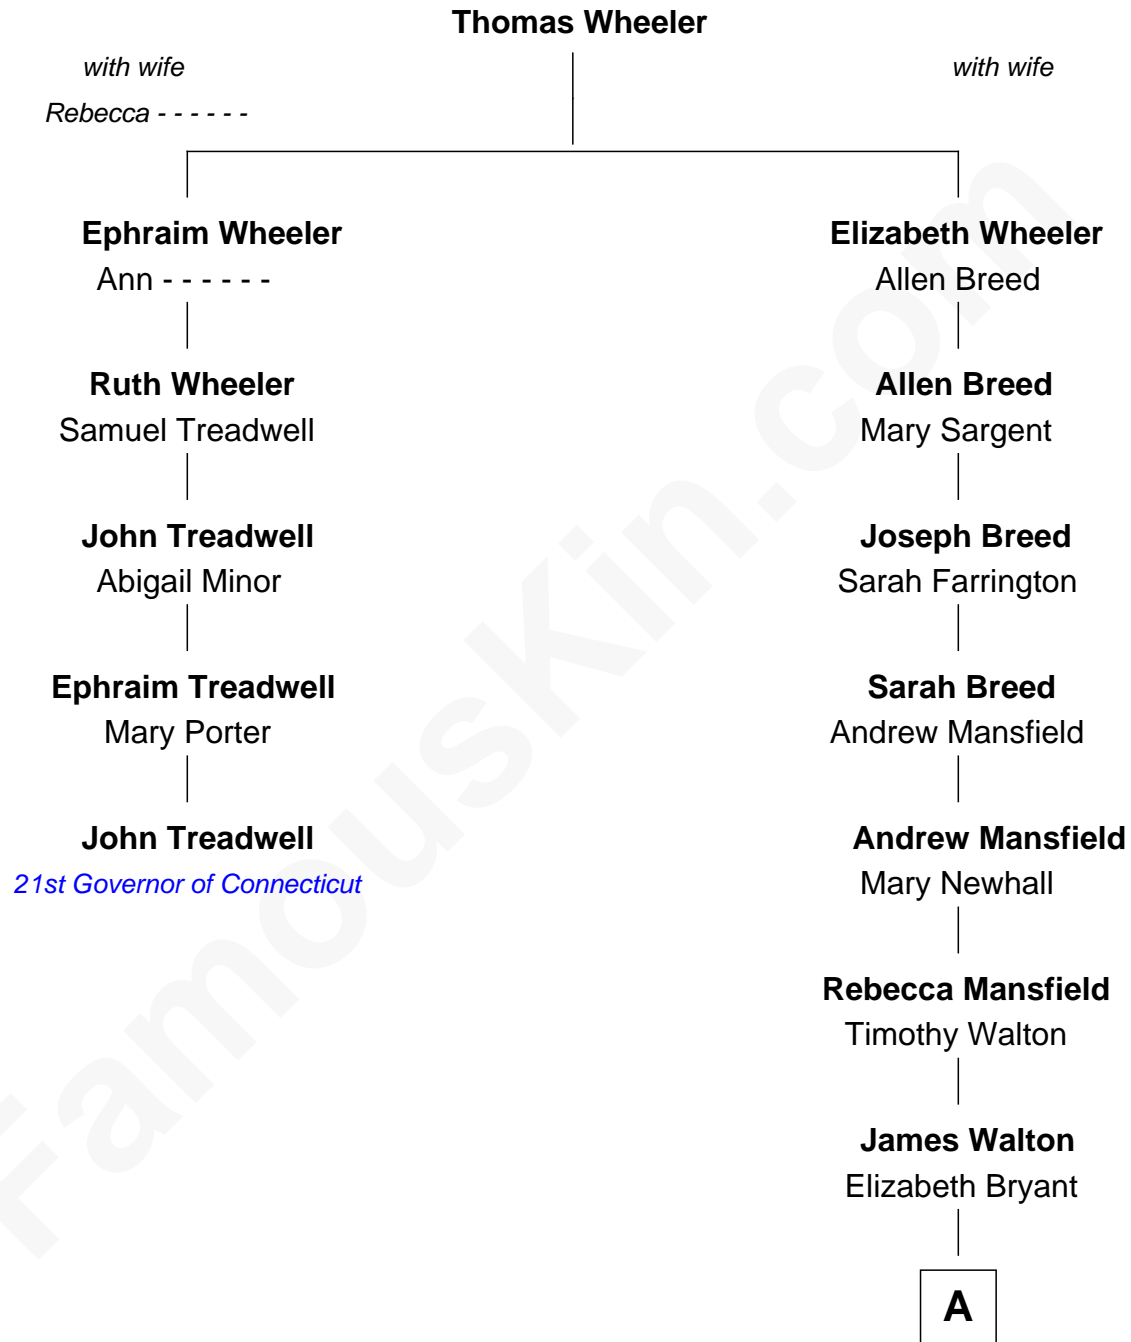

FamousKin.com

Relationship Chart of

John Treadwell

21st Governor of Connecticut

4th cousin 7 times removed of

A. Bartlett Giamatti

Major League Baseball Commissioner

A

—
Daniel G. Walton
Elizabeth Jeanette Aborn

—
Arthur Gould Walton
Mary Ellen Bartlett

—
Bartlett Walton
Helen Buffum Davidson

—
Mary Claybaugh Walton
Valentine John Giamatti

—
A. Bartlett Giamatti
Major League Baseball Commissioner