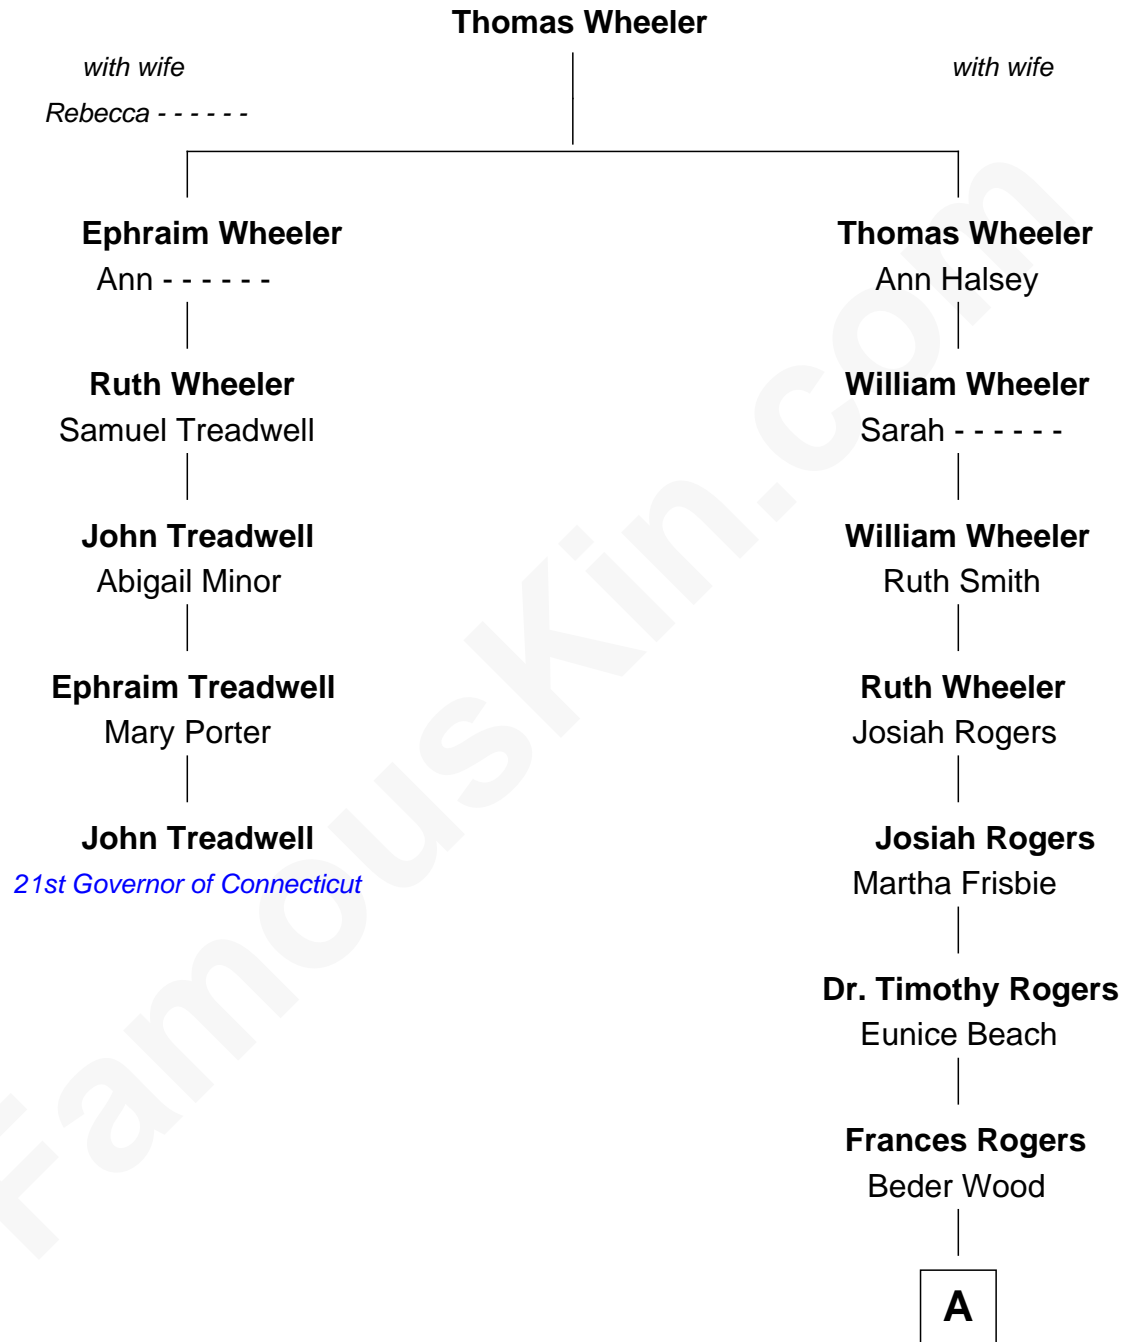

# FamousKin.com Relationship Chart of

**John Treadwell**

*21st Governor of Connecticut*

4th cousin 8 times removed of

**Fergie**

*Singer, Songwriter and Actress*

**A**

Wellington Wood

Ellen Bradford

Margaret Wood

William Charles Sheppard

Harold Benjamin Sheppard

Edna MacDonald

Patricia Sheppard

Harold Lee Ferguson

John Patrick Ferguson