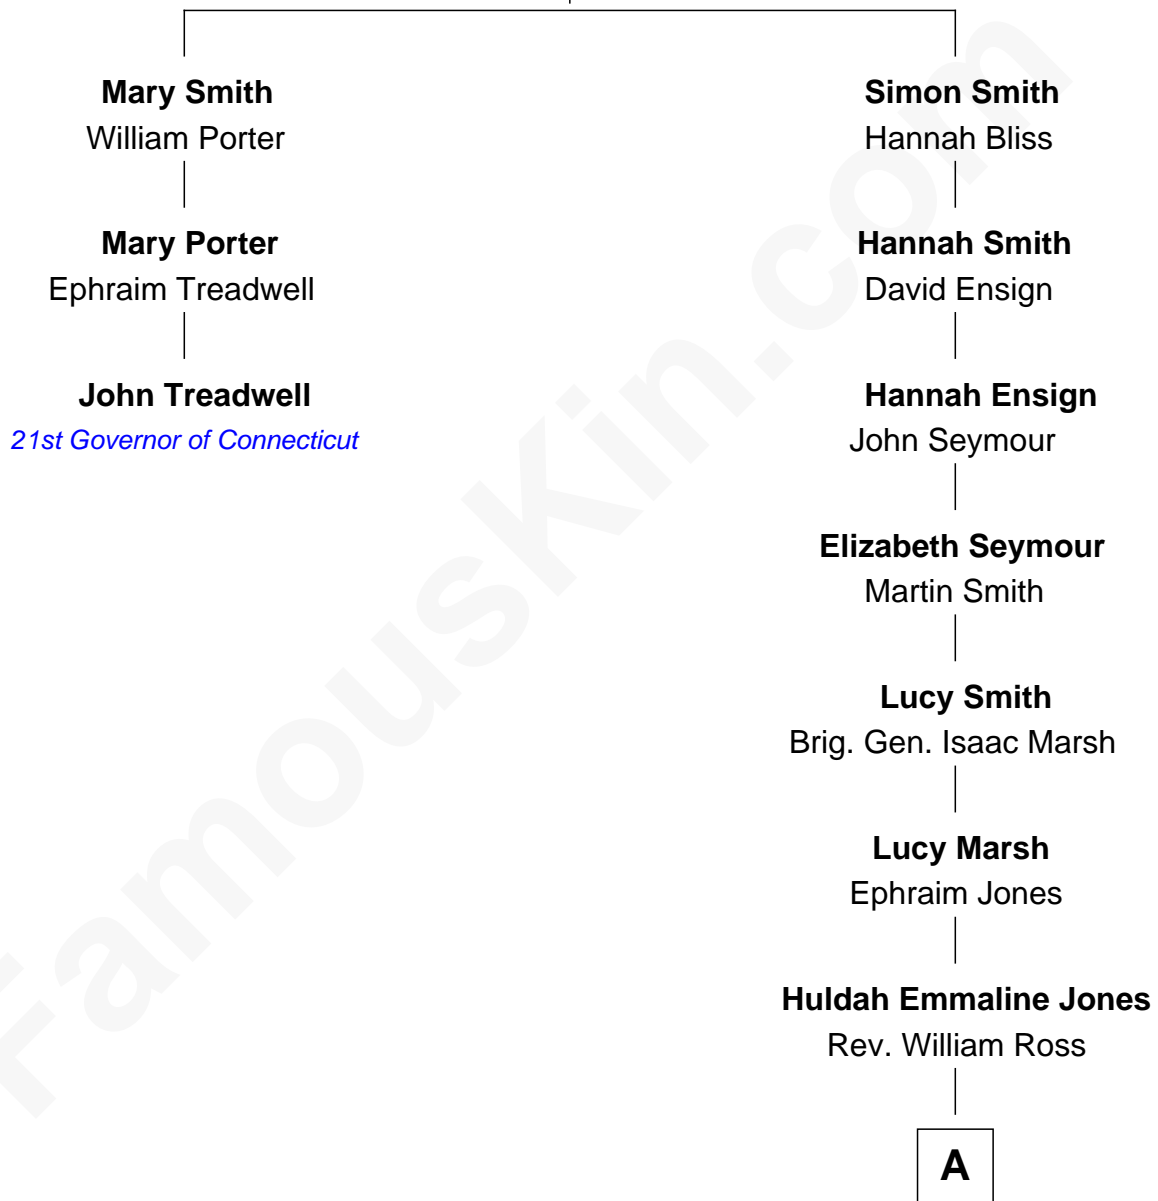

Joseph Smith

Lydia Hewett