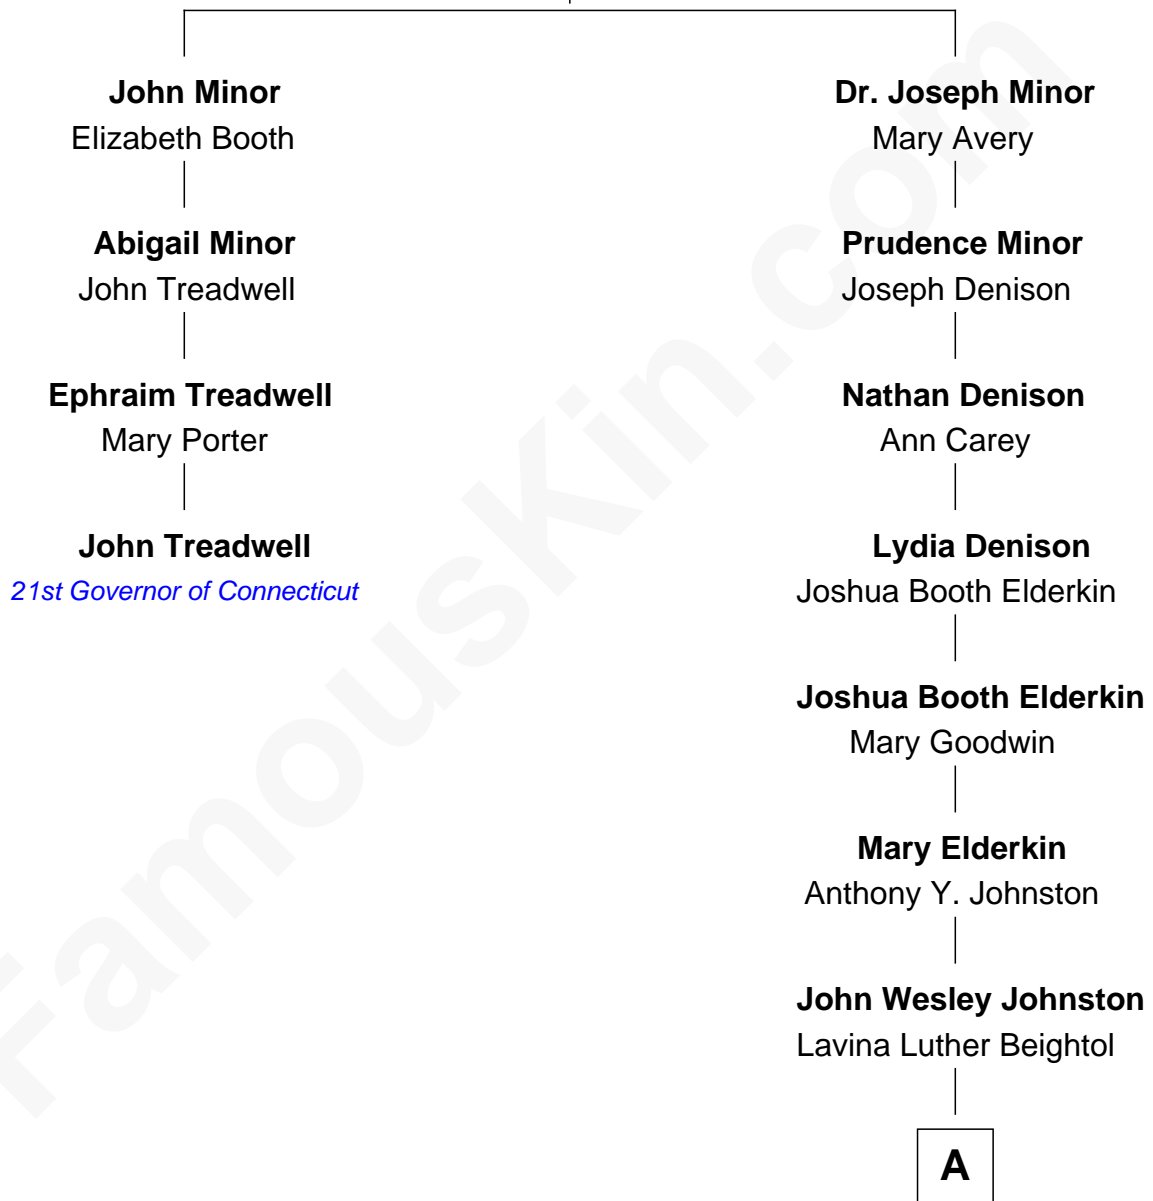

FamousKin.com Relationship Chart of

John Treadwell

21st Governor of Connecticut

3rd cousin 7 times removed of

Dr. Peggy Whitson

NASA and Axiom Space Astronaut

Thomas Minor
Grace Palmer

A

Charles Wesley Johnston

Mabel Anna Garland

Wanda Pauline Johnston

Christien O. Walters

Beth Avalee Walters

Earl Keith Whitson

Dr. Peggy Whitson

NASA and Axiom Space Astronaut