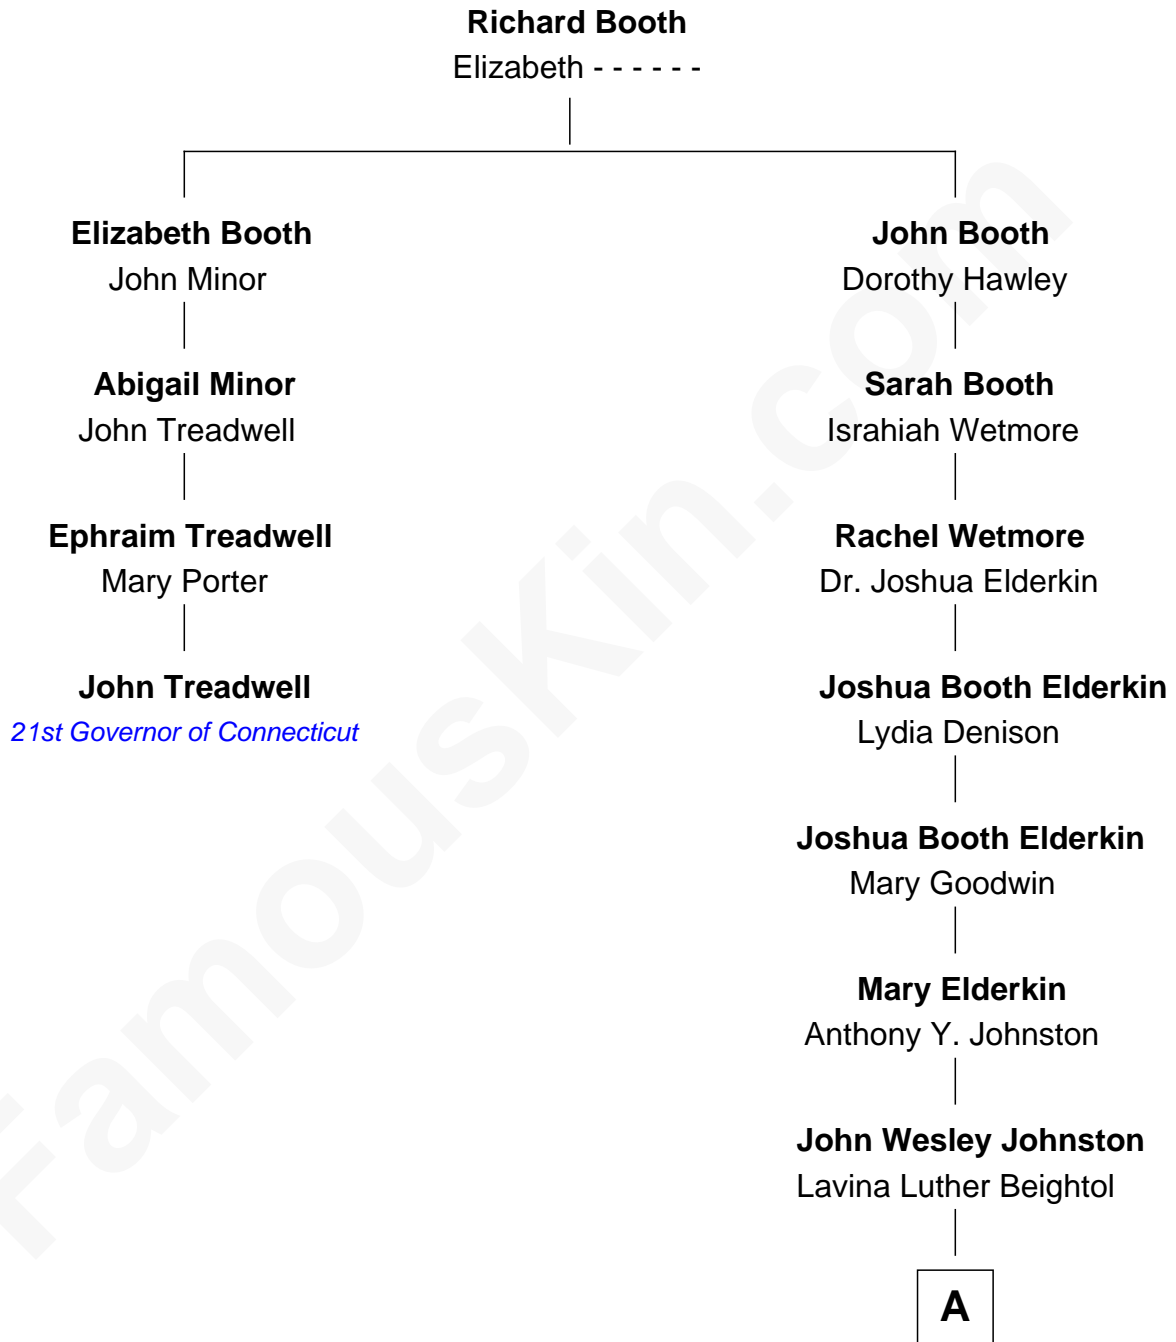

FamousKin.com

Relationship Chart of

John Treadwell

21st Governor of Connecticut

3rd cousin 7 times removed of

Dr. Peggy Whitson

NASA and Axiom Space Astronaut

A

—
Charles Wesley Johnston

Mabel Anna Garland

—
Wanda Pauline Johnston

Christien O. Walters

—
Beth Avalee Walters

Earl Keith Whitson

—
Dr. Peggy Whitson

NASA and Axiom Space Astronaut