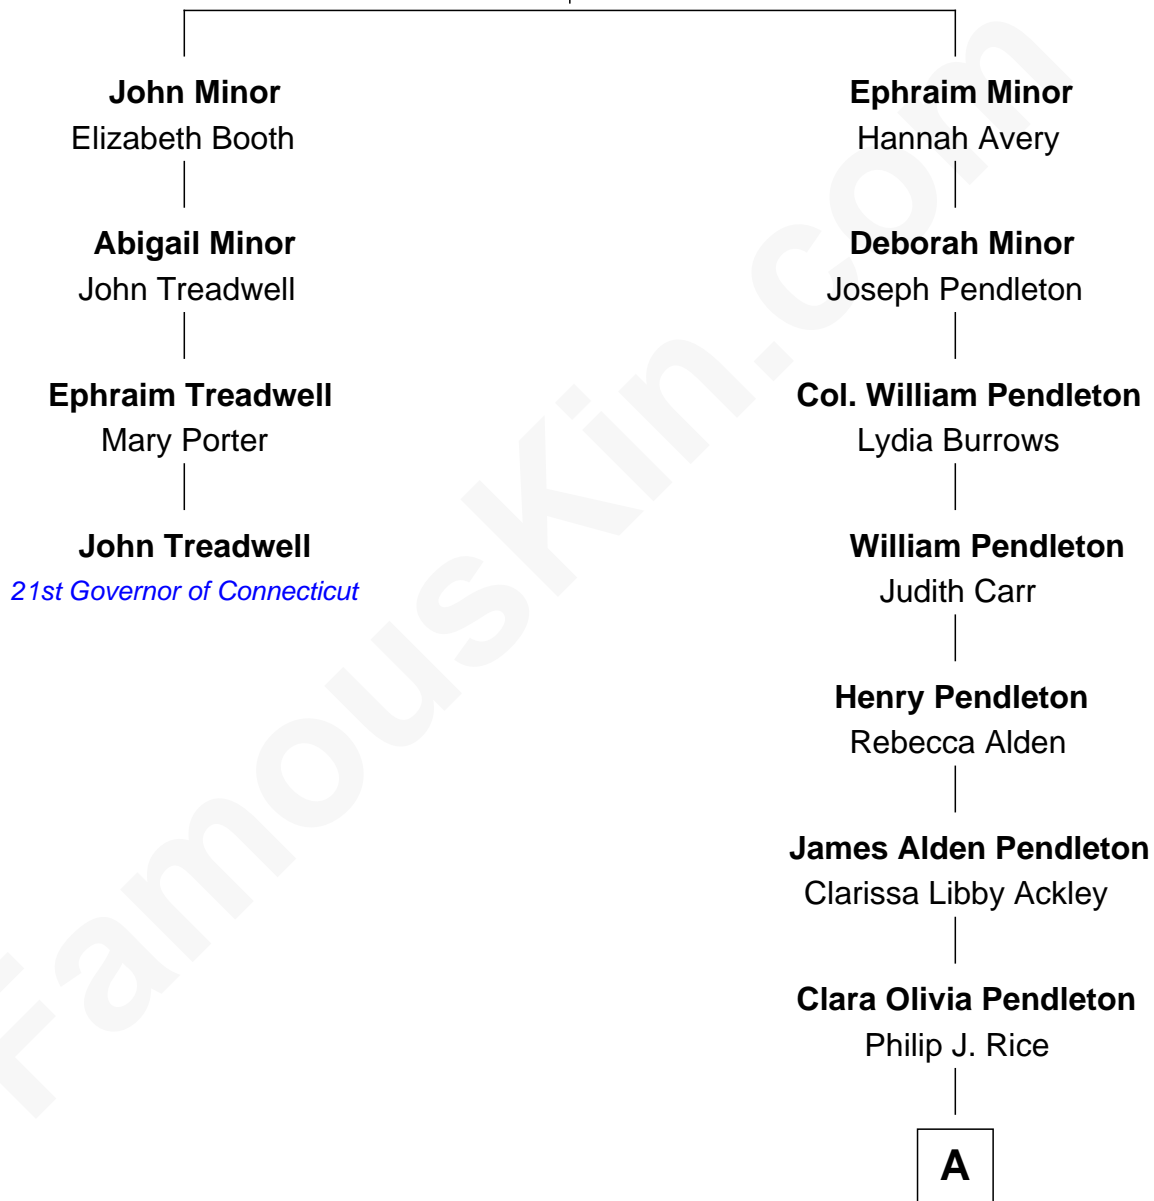

FamousKin.com Relationship Chart of

John Treadwell

21st Governor of Connecticut

3rd cousin 6 times removed of

Eva Marie Saint

TV and Movie Actress

Thomas Minor
Grace Palmer

A

William Martin Rice
Adelaide Louise Russell

Eva Marie Rice
John Merle Saint

Eva Marie Saint
TV and Movie Actress

FamousKin.com