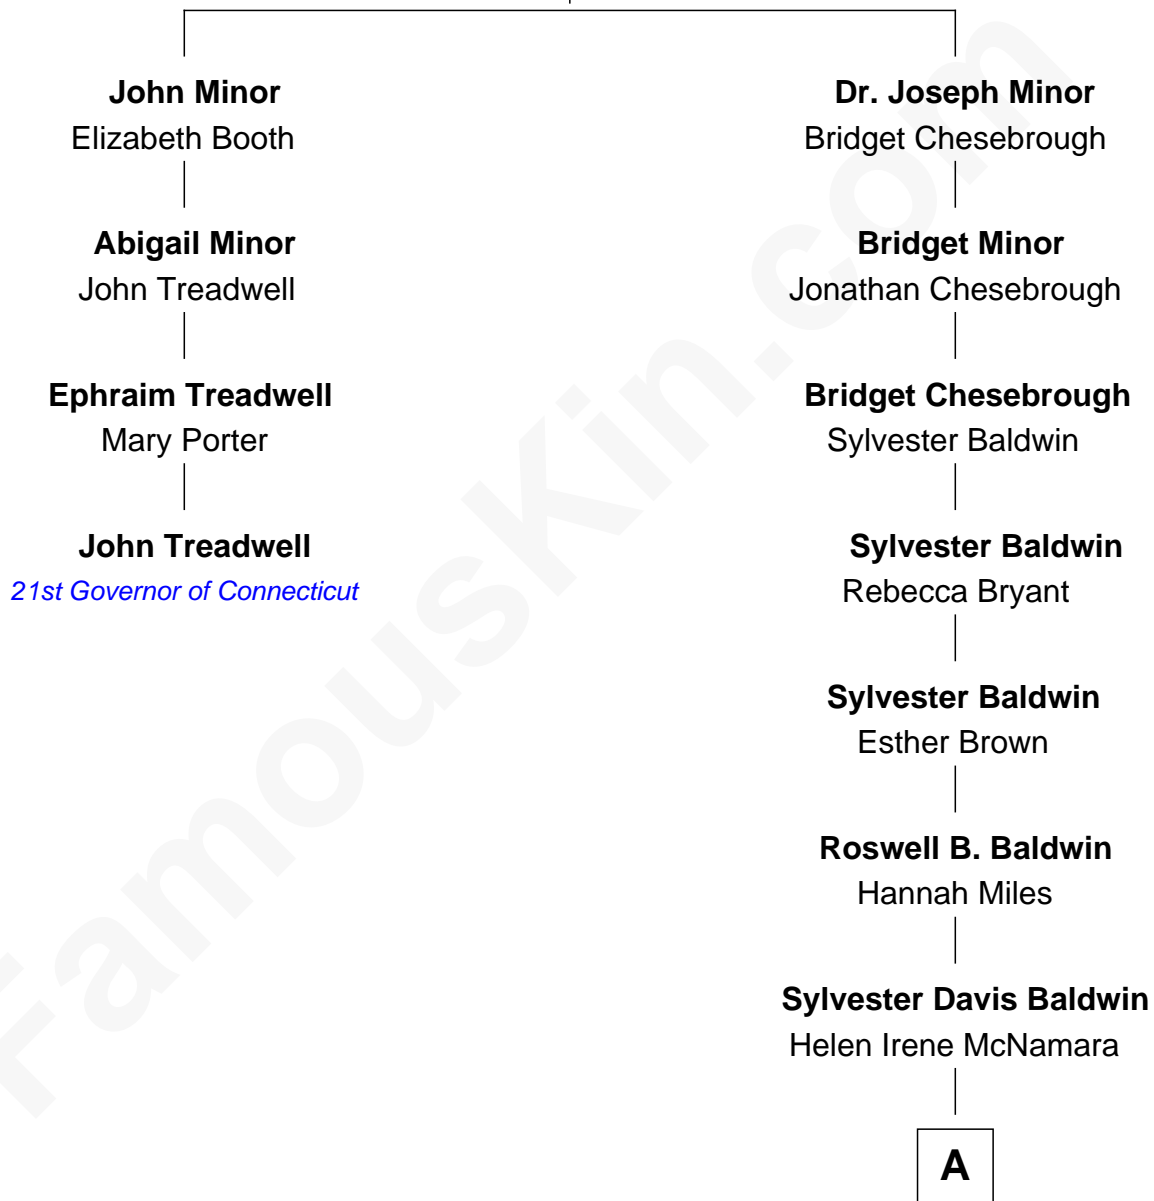

# FamousKin.com Relationship Chart of

**John Treadwell**

*21st Governor of Connecticut*

3rd cousin 6 times removed of

**Alec Baldwin**

*Television and Movie Actor*

**Thomas Minor**  
Grace Palmer

**A**

—  
**Alexander Rae Baldwin**

Ruth Mary Noble

—  
**Alexander Rae Baldwin**

Carol Newcomb Martineau

—  
**Alec Baldwin**

*Television and Movie Actor*

FamousKin.com