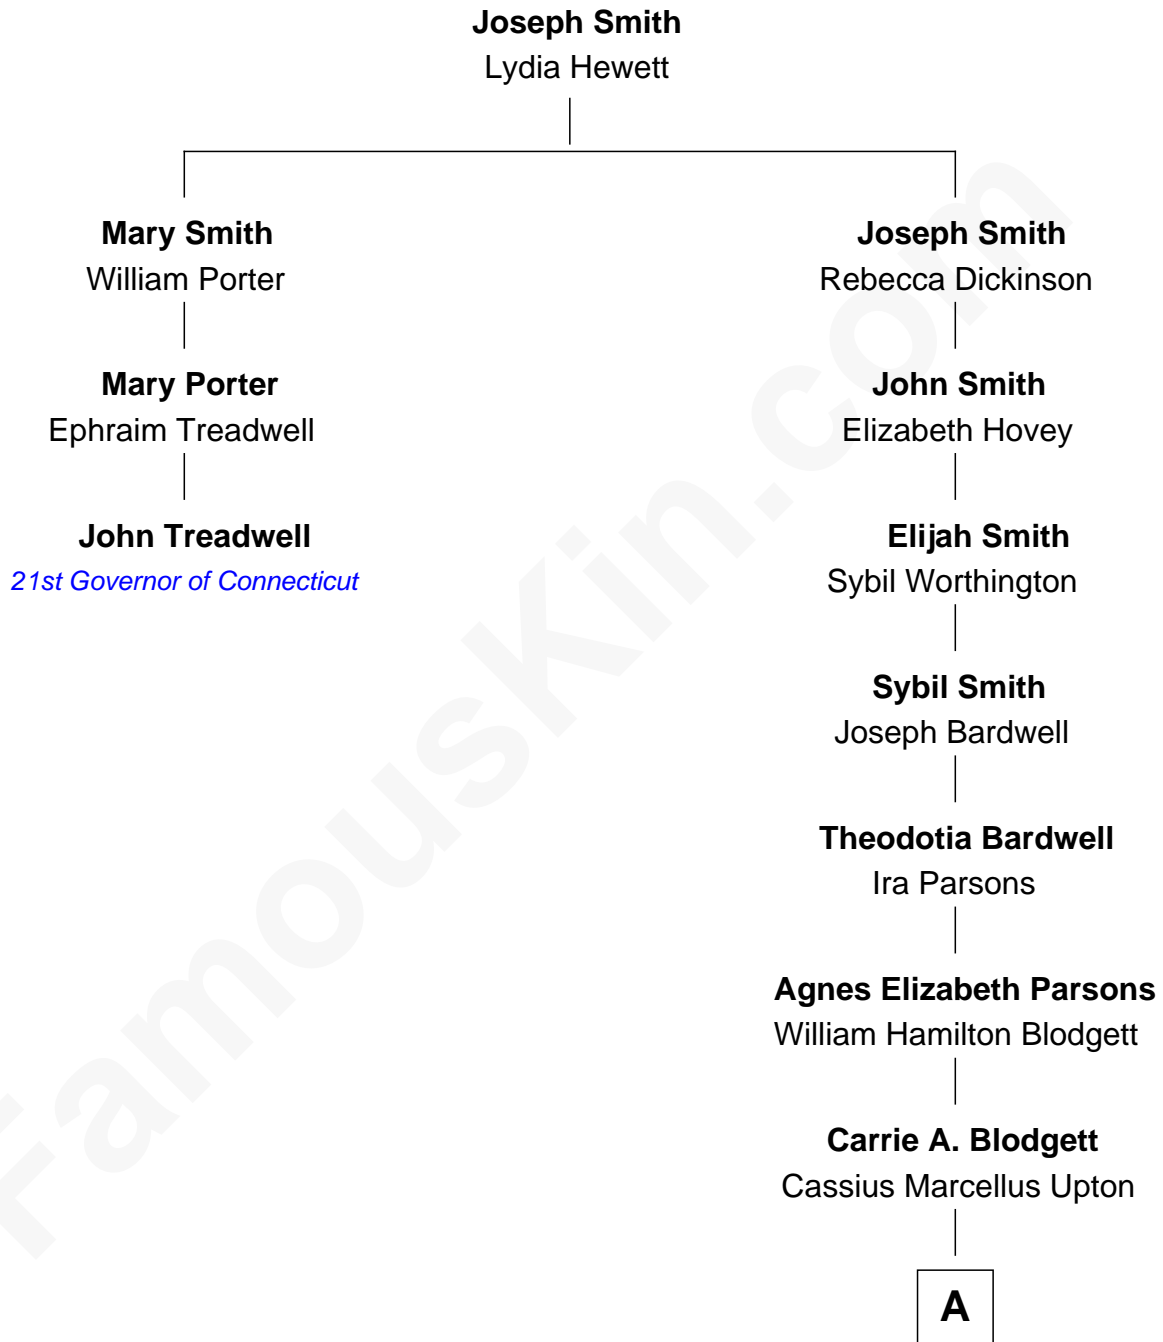

## Relationship Chart of

### John Treadwell

21st Governor of Connecticut

2nd cousin 8 times removed of

**Kate Upton**

Sports Illustrated Swimsuit Cover Model

**A**

Frederick Stanley Upton

Margaret M. Beckley