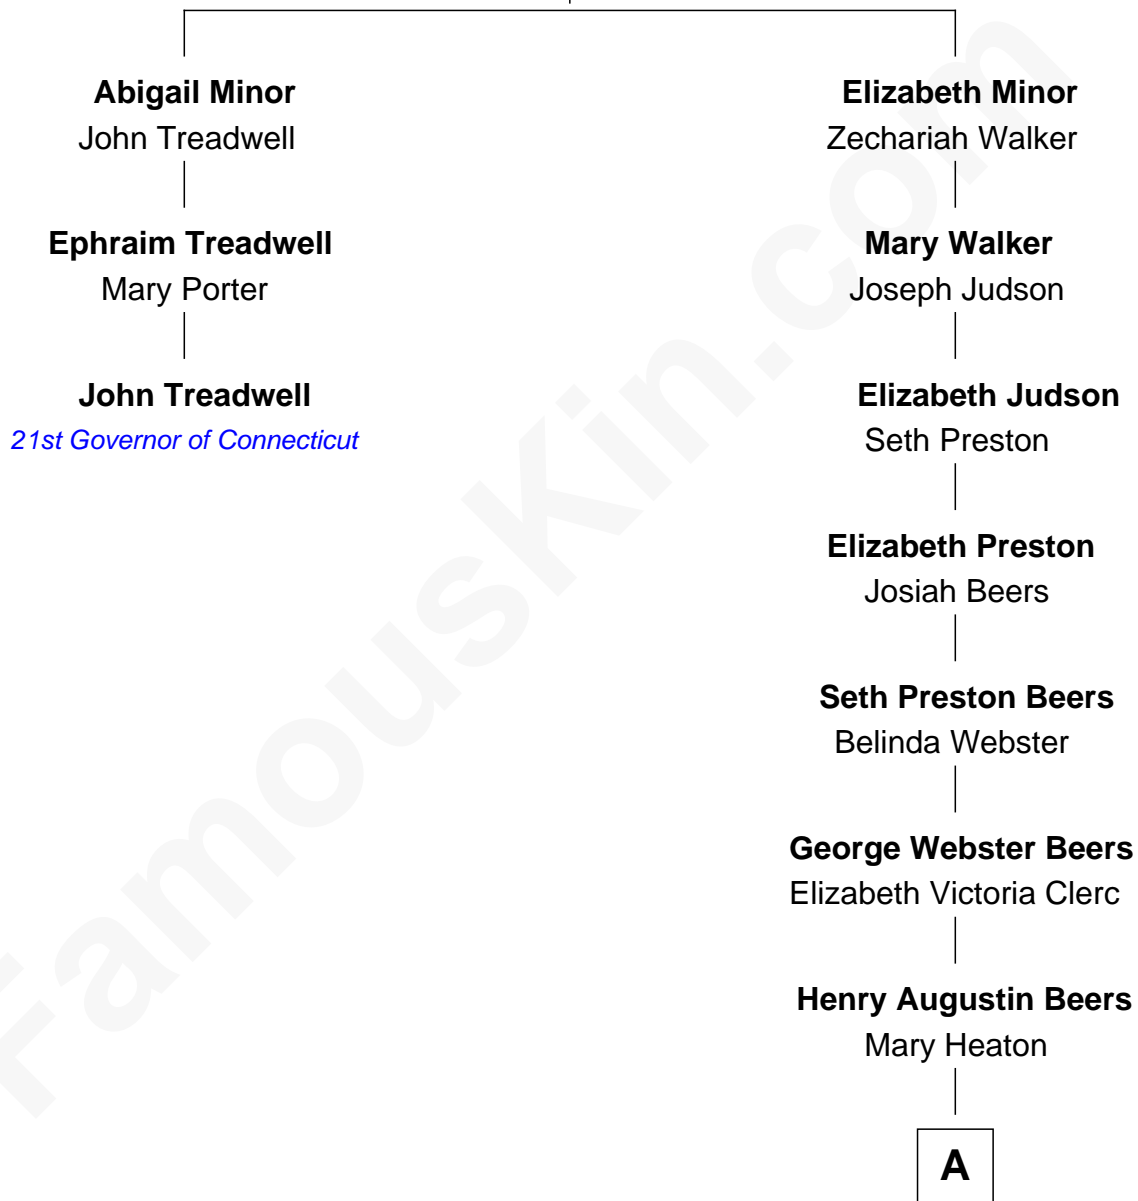

# FamousKin.com Relationship Chart of

**John Treadwell**

*21st Governor of Connecticut*

2nd cousin 7 times removed of

**James Spader**

*TV and Movie Actor*

**John Minor**  
Elizabeth Booth

A

**Mary Heaton Beers**

Vanderbilt Reginald Spader

**Stoddard Greenwood Spader**

Jean Fraser

**James Spader**

*TV and Movie Actor*

FamousKin.com