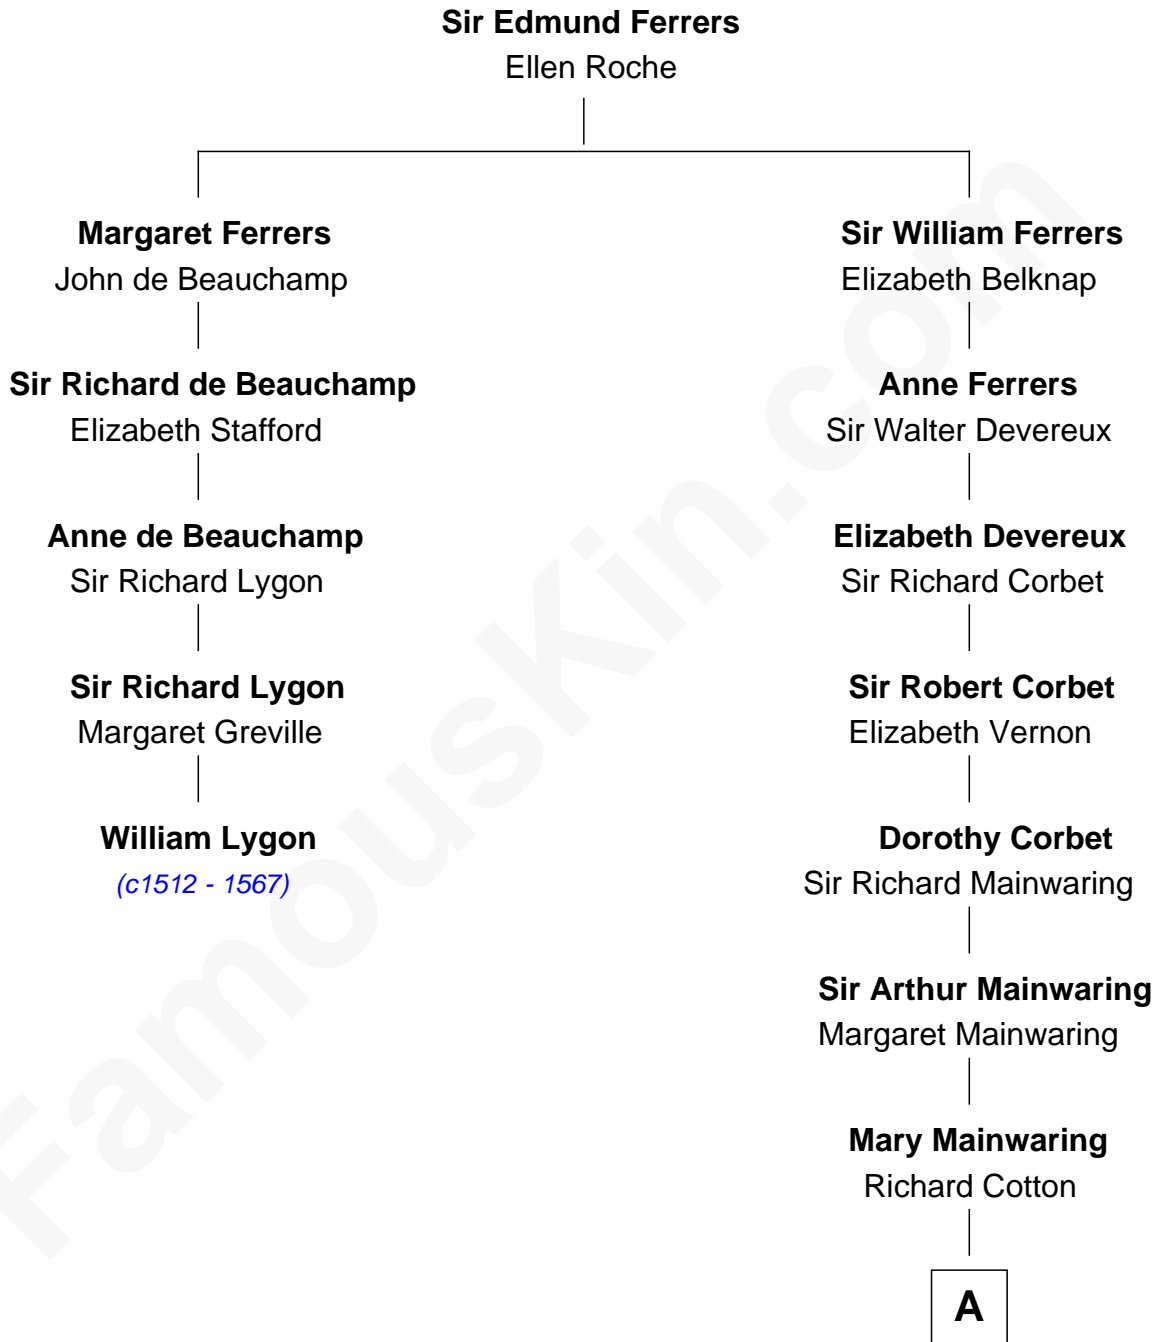

FamousKin.com
Relationship Chart of
William Lygon
(c1512 - 1567)

4th cousin 13 times removed of

Henry Sturgis Morgan
Co-Founder of Morgan Stanley

A

—
Frances Cotton

George Abell

—
Robert Abell

Joanna - - - - -

—
Caleb Abell

Margaret Post

—
Mary Abell

Joseph Tracy

—
Joseph Tracy

Anna Hinckley

—
Jared Tracy

Margaret Grant

—
William Gedney Tracy

Rachel Huntington

—
Charles F. Tracy

Louisa Kirkland

—
Frances Louisa Tracy

John Pierpont Morgan

—
John Pierpont Morgan

Jane Norton Grew