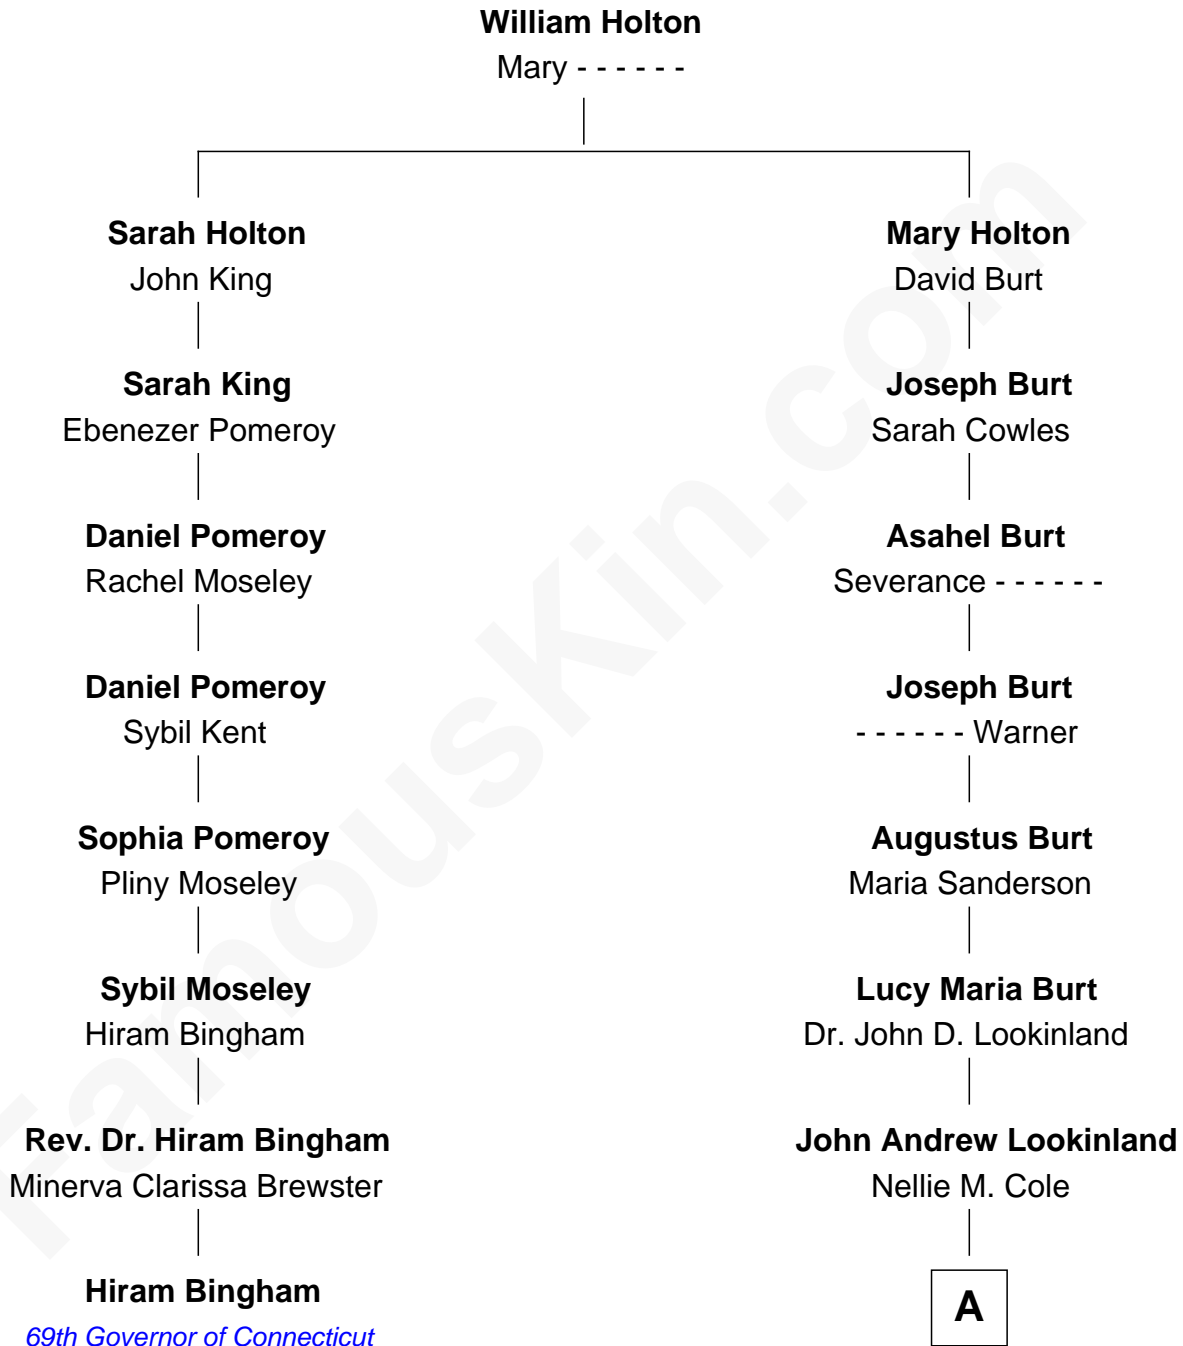

FamousKin.com

Relationship Chart of

Hiram Bingham

69th Governor of Connecticut

7th cousin 2 times removed of

Michael Lookinland

TV Actor

A

—
Orrin Paul Lookinland

Madeline Tait

—
Paul Russell Lookinland

Karen Ruth McKinney

—
Michael Lookinland

TV Actor

FamousKin.com