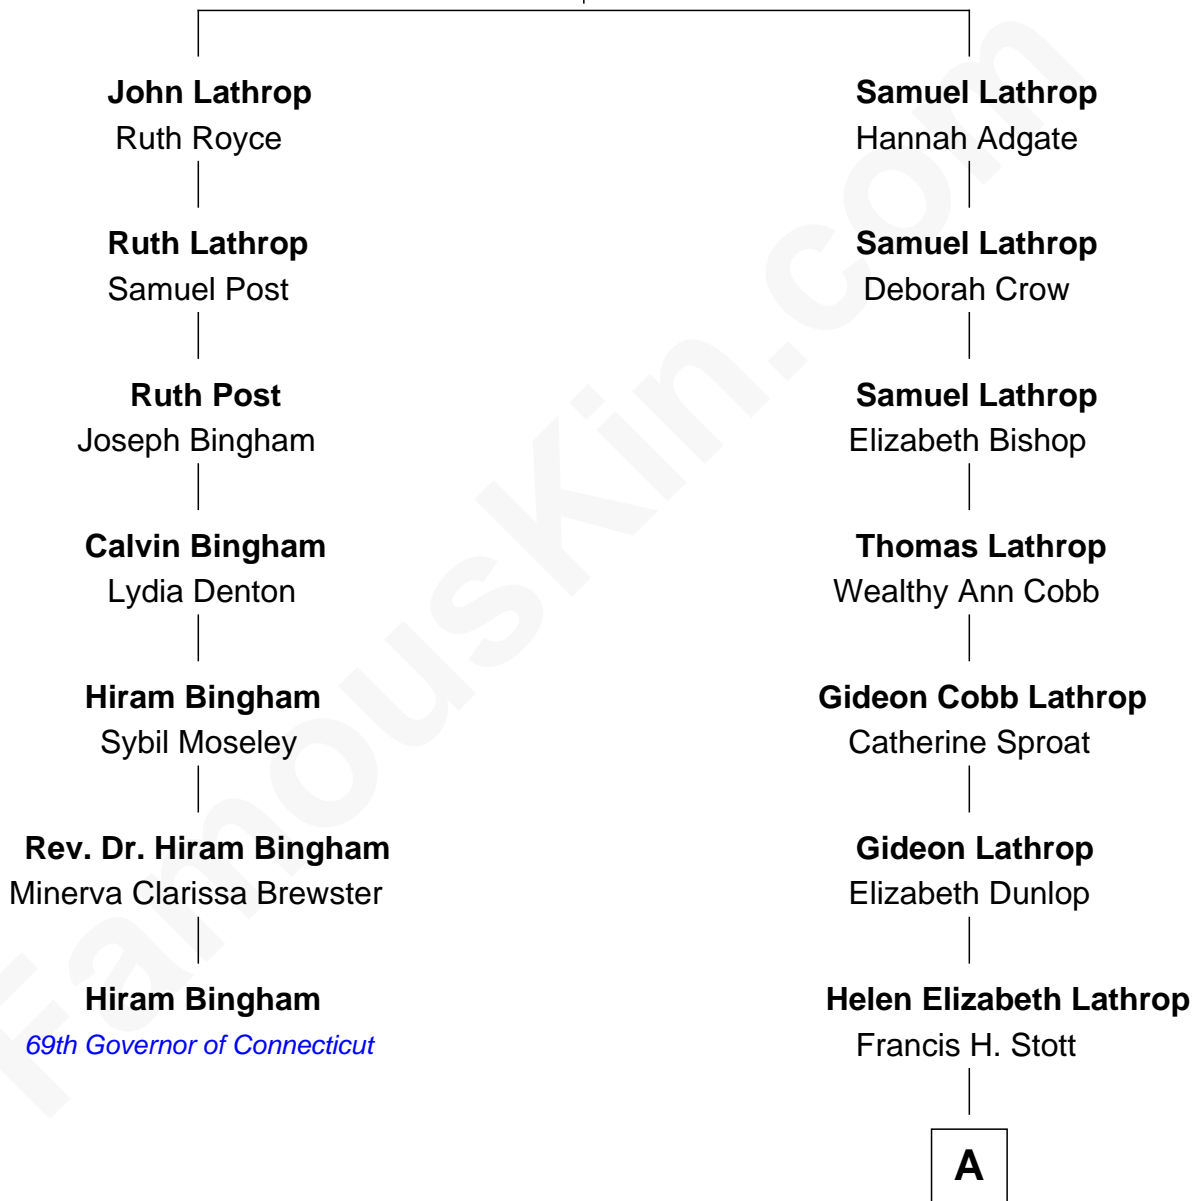

FamousKin.com

Relationship Chart of

Hiram Bingham

69th Governor of Connecticut

6th cousin 3 times removed of

Ann B. Davis

TV Actress

Samuel Lothrop
Elizabeth Scudder

A

—
Arthur Curtiss Stott

Harriet E. Evans

—
Marguerite Stott

Cassius Miles Davis

—
Ann B. Davis

TV Actress

FamousKin.com