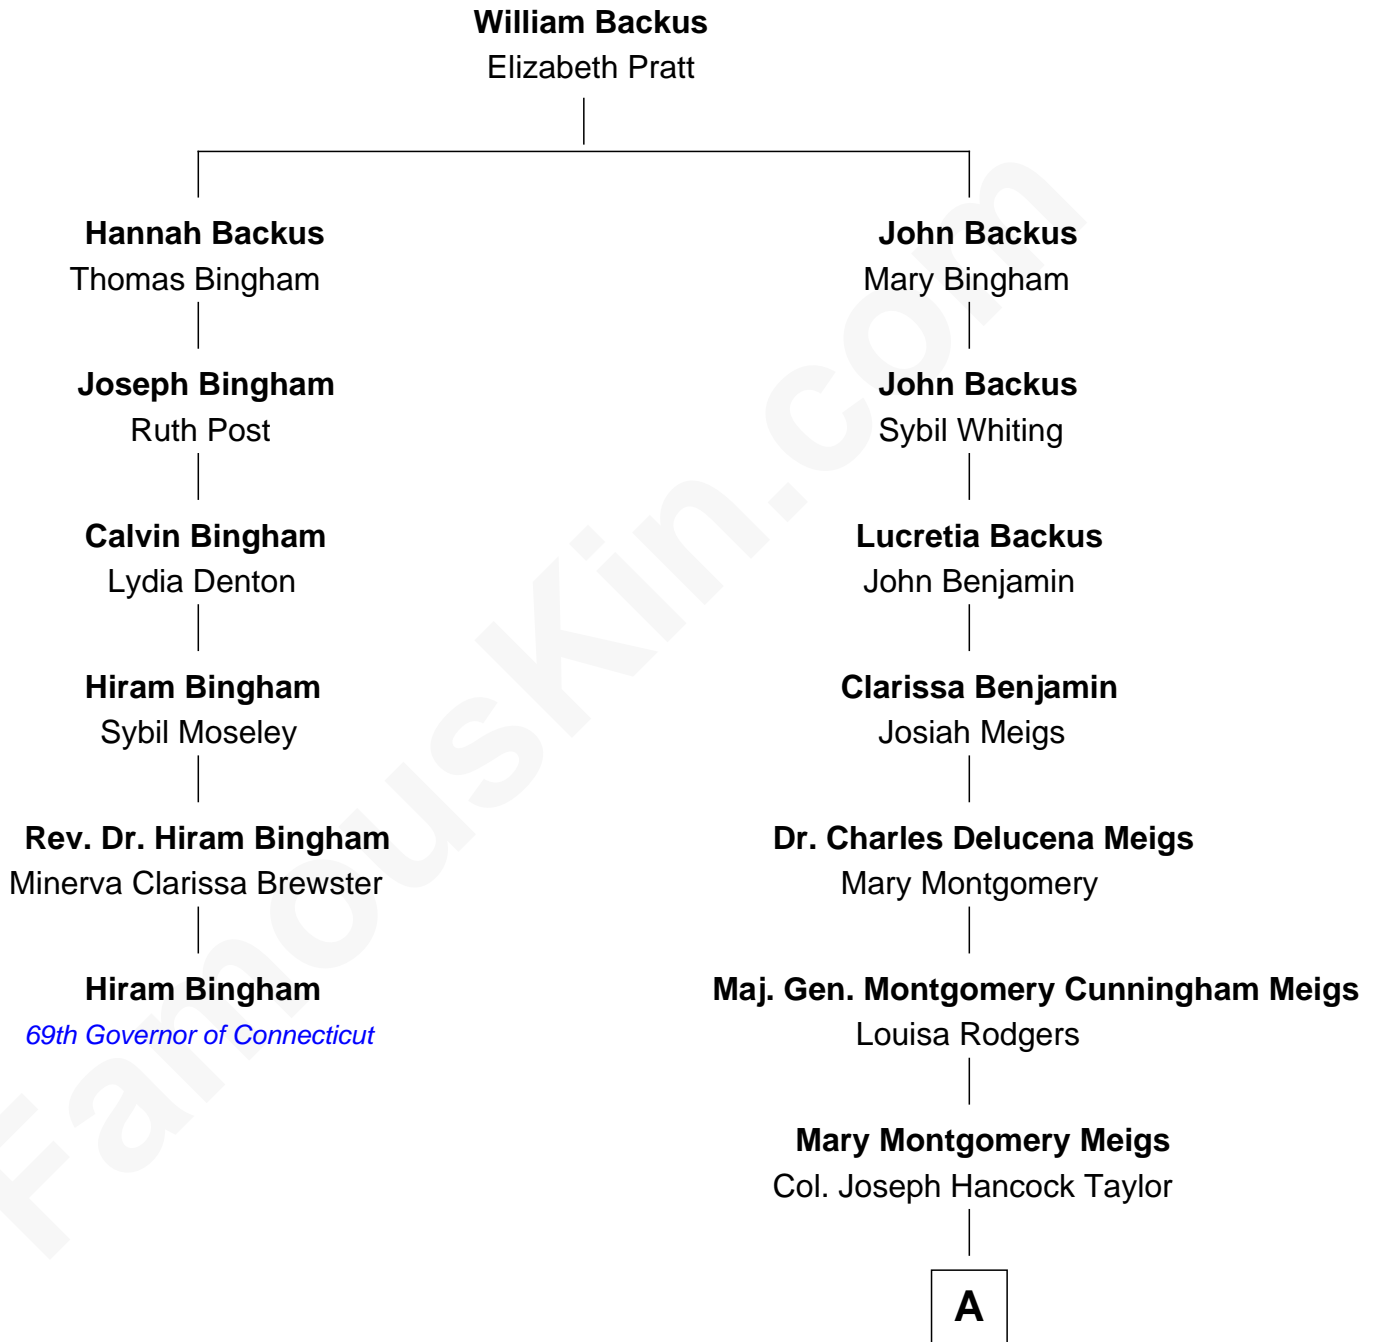

FamousKin.com

Relationship Chart of

Hiram Bingham

69th Governor of Connecticut

5th cousin 5 times removed of

Parker Stevenson

TV and Movie Actor

A

—
Evelyn Taylor

Eli Kirk Price

—
Philip Price

Sarah Meade Harrison

—
Sarah Meade Price

Richard Stevenson Parker

—
Parker Stevenson

TV and Movie Actor

FamousKin.com