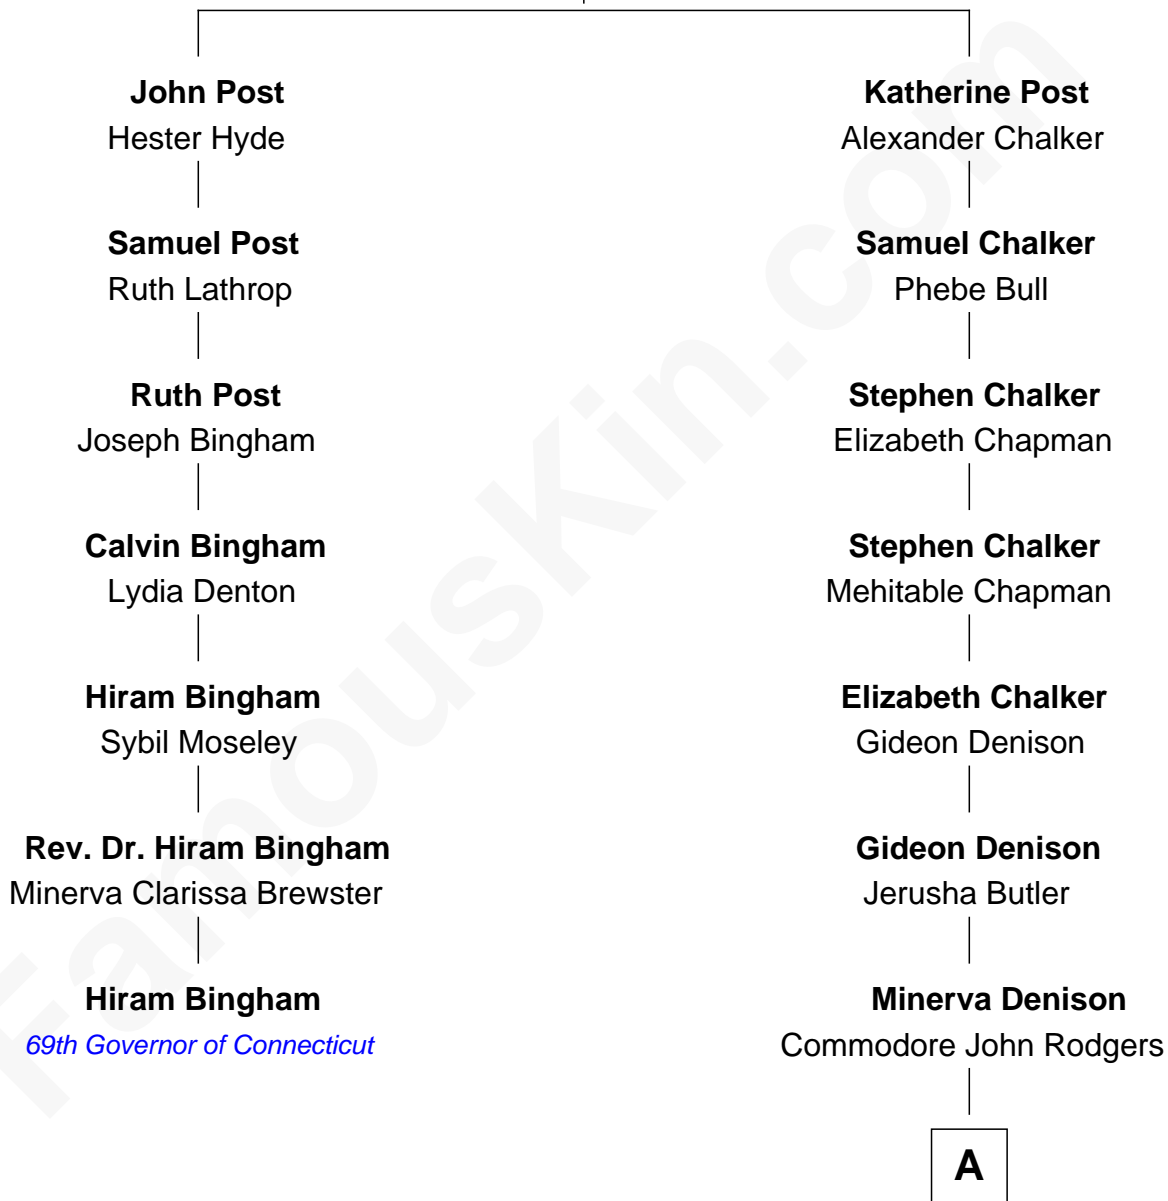

FamousKin.com

Relationship Chart of

Hiram Bingham

69th Governor of Connecticut

6th cousin 6 times removed of

Parker Stevenson

TV and Movie Actor

Stephen Post

Elinor Panton

A

Louisa Rodgers

Maj. Gen. Montgomery Cunningham Meigs

Mary Montgomery Meigs

Col. Joseph Hancock Taylor

Evelyn Taylor

Eli Kirk Price