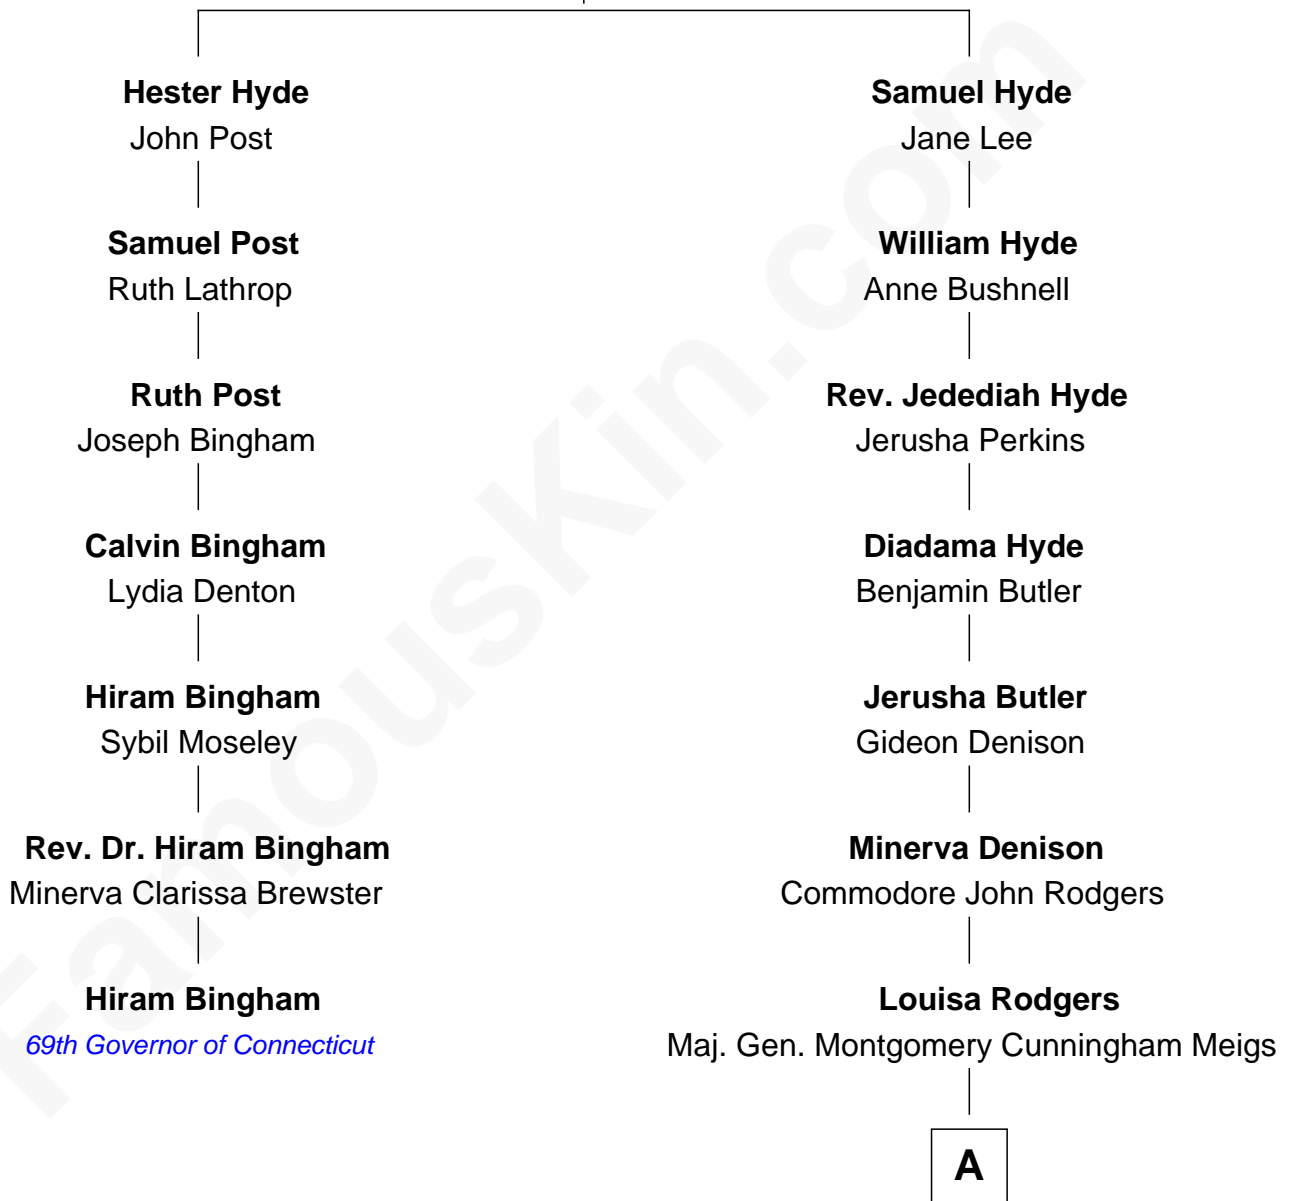

## Relationship Chart of

### Hiram Bingham

69th Governor of Connecticut

6th cousin 5 times removed of

**Parker Stevenson**

TV and Movie Actor

William Hyde

**A**

**Mary Montgomery Meigs**  
Col. Joseph Hancock Taylor

**Evelyn Taylor**  
Eli Kirk Price

**Philip Price**  
Sarah Meade Harrison

**Sarah Meade Price**  
Richard Stevenson Parker

**Parker Stevenson**  
*TV and Movie Actor*

FamousKin.com