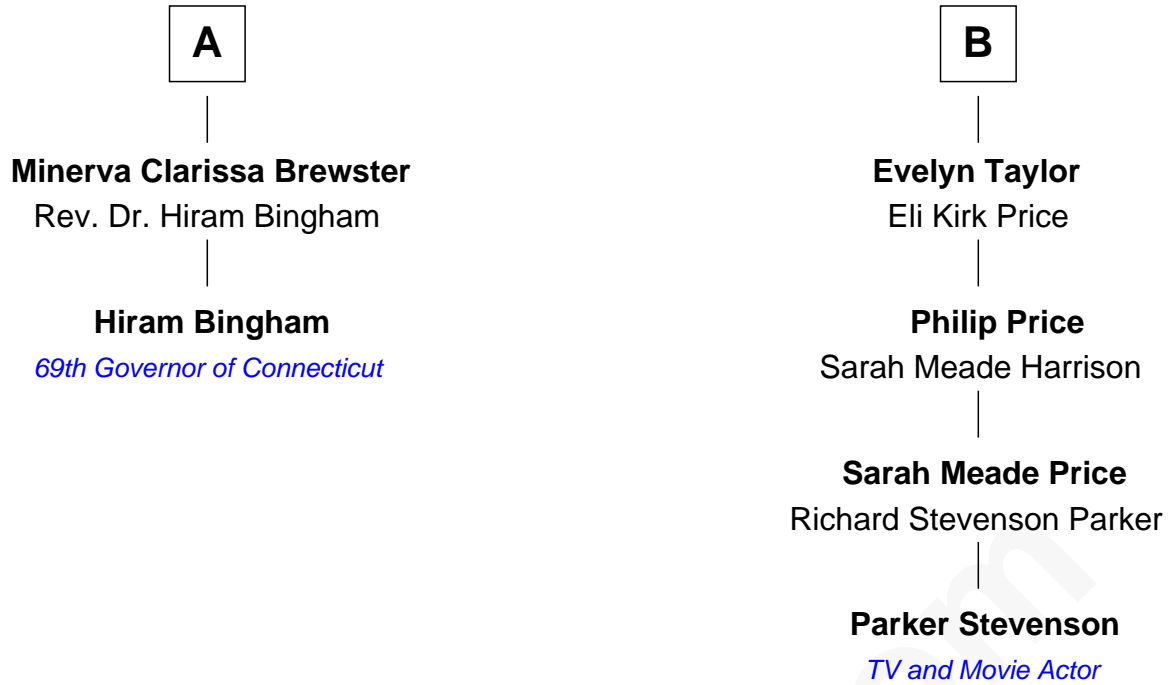

FamousKin.com

Relationship Chart of

Hiram Bingham

69th Governor of Connecticut

8th cousin 2 times removed of

Parker Stevenson

TV and Movie Actor

William Brewster

Fear Brewster

Isaac Allerton

Isaac Allerton

Elizabeth Willoughby

Sarah Elizabeth Allerton

Hancock Lee

Elizabeth Lee

Zachary Taylor

Col. Richard Taylor

Sarah Dabney Strother

Brig. Gen. Joseph Pannell Taylor

Evelyn Aurilla McLean

Col. Joseph Hancock Taylor

Mary Montgomery Meigs

B

FamousKin.com